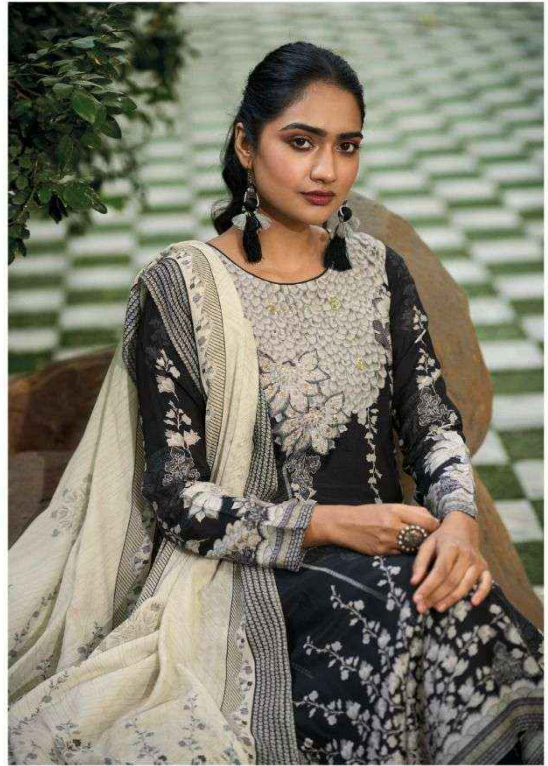

KILORY
Trends

BLACKBERRY

KILORY
Trends

BLACKBERRY

851

KILORY
TRENDS

854

856

KILRY
Trends

BLACKBERRY

TOP

PURE BEMBERG MUSLINE DIGITAL PRINT WITH
FANCY HANDWORK WORK

DUPATTA

PURE BEMBERG MUSLINE DIGITAL PRINT

BOTTOM

PURE BEMBERG MUSLIN