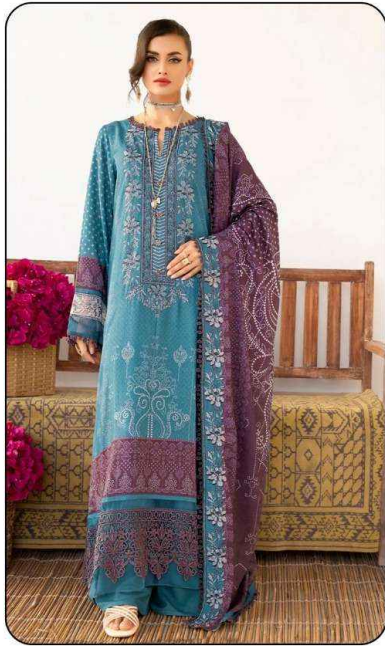

Madhav[®]
Fashion

AL-ZOHAIB
EXCLUSIVE LAWN COLLECTION

Madhav[®]
Fashion

AL-ZOHAIB
EXCLUSIVE LAWN COLLECTION

MF
Style
1001

1001

1002

1003

1004

1005

1006

<u>TOP</u>
Pure Lawn Cotton - (2.40 MTR APX.)
<u>DUPATTA</u>
Mal-Mal Cotton - (2.25 MTR APX.)
<u>BOTTOM</u>
Pure Lawn Cotton - (2.00 MTR APX.)

Madhav[®]
Fashion

AL-ZOHAIB^{VOL-01}
EXCLUSIVE LAWN COLLECTION