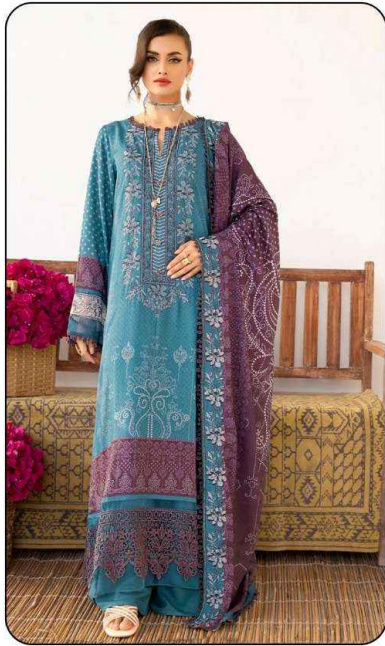

Madhav[®]
Fashion

AL-ZOHAIB
EXCLUSIVE LAWN COLLECTION

Madhav[®]
Fashion

AL-ZOHAIB
EXCLUSIVE LAWN COLLECTION

MF
Style
1001

1001

1002

1003

1004

1005

1006

<u>TOP</u>
Pure Lawn Cotton - (2.40 MTR APX.)
<u>DUPATTA</u>
Mal-Mal Cotton - (2.25 MTR APX.)
<u>BOTTOM</u>
Pure Lawn Cotton - (2.00 MTR APX.)

Madhav[®]
Fashion

AL-ZOHAI^B
VOL-01
EXCLUSIVE LAWN COLLECTION