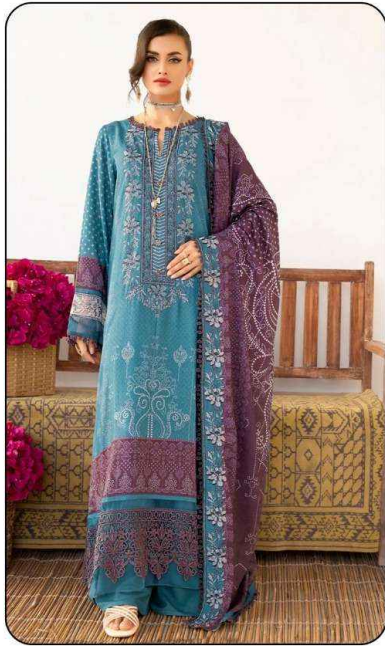

Madhav[®]
Fashion

AL-ZOHAIB
EXCLUSIVE LAWN COLLECTION

Style
1005

Madhav[®]
Fashion

AL-ZOHAIB
EXCLUSIVE LAWN COLLECTION

MF
Style
1001

1001

1002

1003

1004

1005

1006

<u>TOP</u>
Pure Lawn Cotton - (2.40 MTR APX.)
<u>DUPATTA</u>
Mal-Mal Cotton - (2.25 MTR APX.)
<u>BOTTOM</u>
Pure Lawn Cotton - (2.00 MTR APX.)

Madhav[®]
Fashion

AL-ZOHAI[®]
EXCLUSIVE LAWN COLLECTION