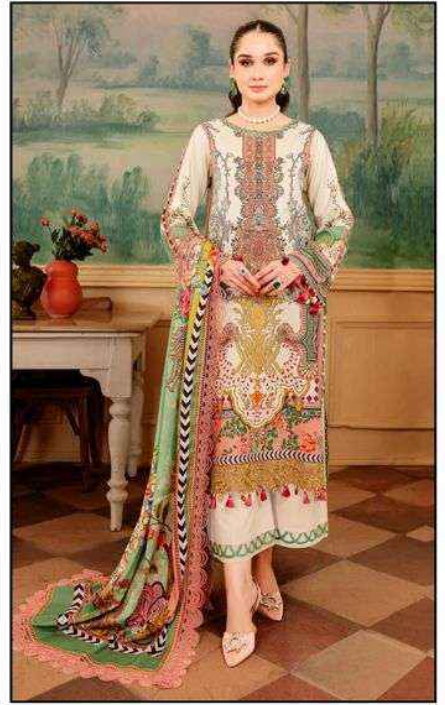

Gull Ahmed ORIGINAL LAWN
LAWN COLLECTION

Riwayat

Luxury Fasive Lawn

D.No.5003

Gul Ahmed ORIGINAL LAWN
LAWN COLLECTION

Riwayat

Luxury Fasive Lawn

Gul Ahmed ORIGINAL LAWNTM
LAWN COLLECTION

Riwayat

Luxury Fasive Lawn

Kul Ahmed ORIGINAL LAWN
LAWN COLLECTION

Riwayat

Luxury Fasive Lawn

Gull Ahmed ORIGINAL LAWN
LAWN COLLECTION

Riwayat

Luxury Fasive Lawn

D.No.5005

5001

5002

5003

5004

5005

5006

 **Gull AHMED** ORIGINAL LAWNTM
LAWN COLLECTION