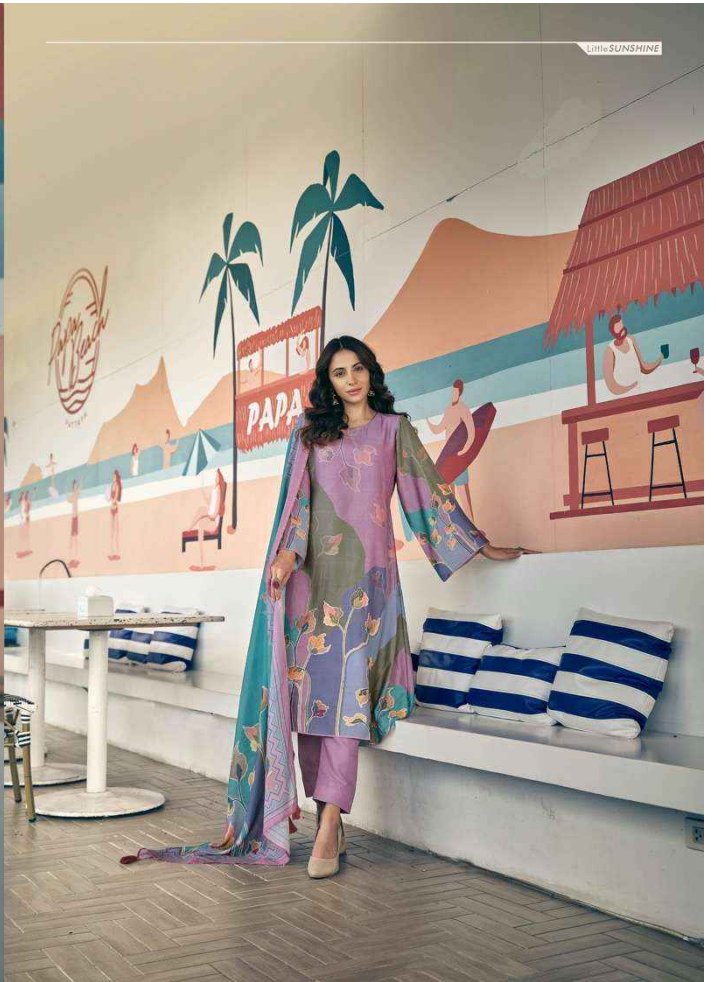

# ANAHAAT

EVENING SERENITY

Comfortable Style

Dress yourself not to impress but for  
comfort and style!

10058

Dress Best

Dress your Best; stand  
out from the rest with PRM.

10059