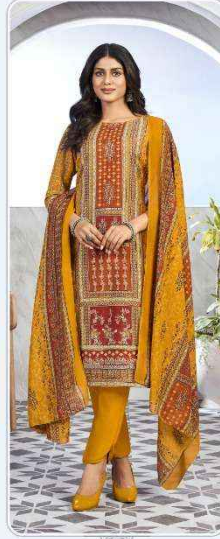

JASMINE

Top: Magic Bottom: Rayon Dupatta: Indo

1004