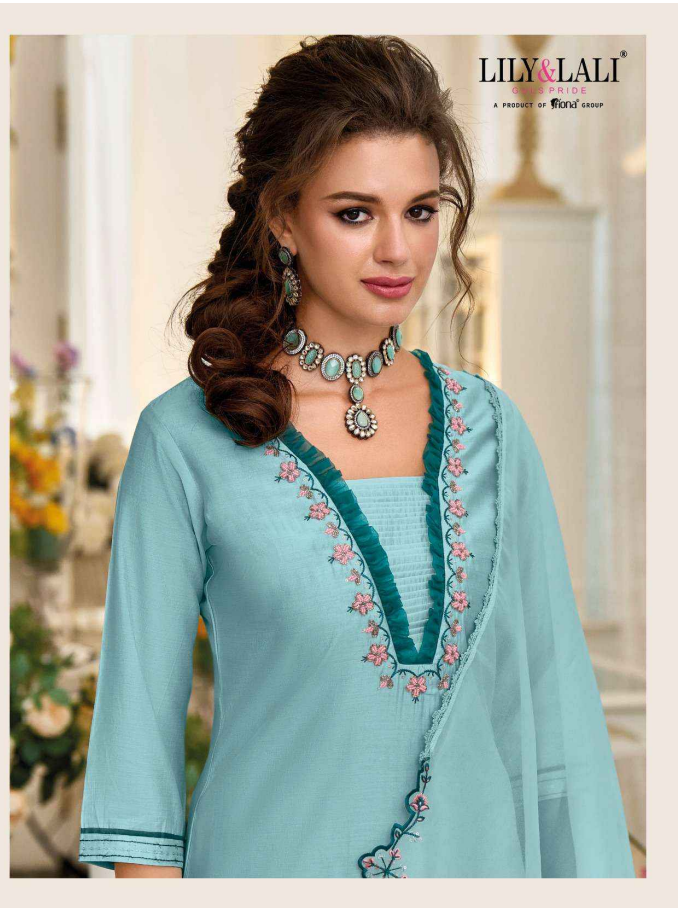

LILY & LALI®
CLASSY PRIDE
A PRODUCT OF VICTORIA GROUP