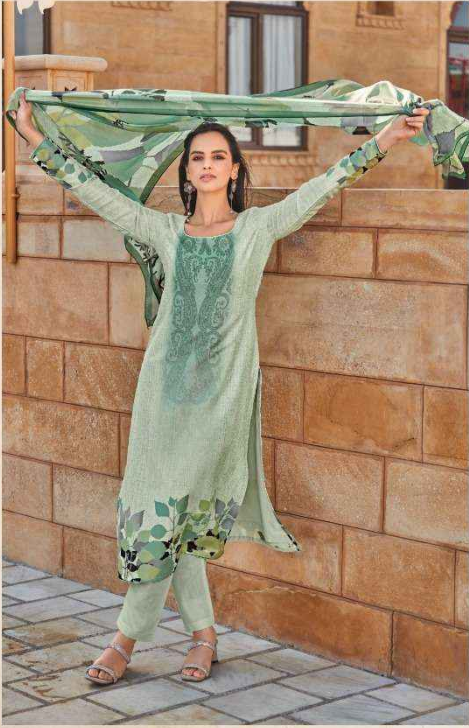

# SHYLAH

1004\*\* ++ *boho chic* Flours. Little black essential.

**Fida**  
A Brand by I.C.T.M

Fida  
A Brand by LCTM

++ sleek minimalist look. Cutting-edge runway fashion.

1001™

++ *rumay aram garde* Vintage chic, timeless allure

1002™

++ vintage charm resonates. Vintage charm captivates with nostalgia.

1005™

Fida  
A Brand by L'CTM

\*\*\* Neck, cuffs and hems are finished with quality stitching with care. 100%

100%

**Fida**  
A Brand by LCTM