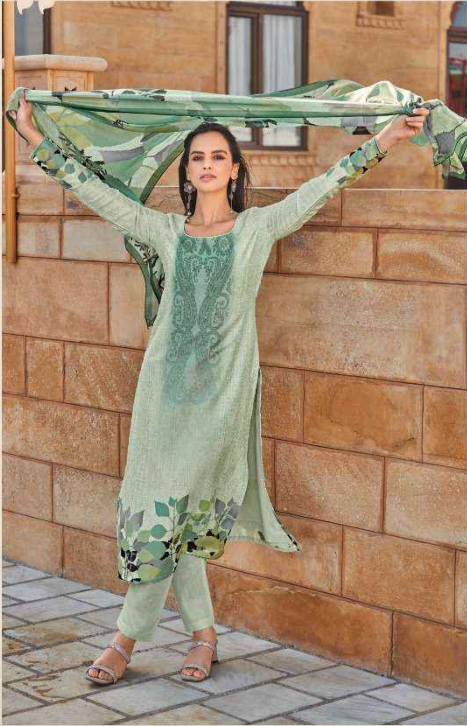

# SHYLAH

1004\*\* ++ *boho chic* Flours. Little black essential.

**Fida**  
A Brand by I.C.T.M

Fida  
A Brand by LCTM

++ sleek minimalist look. Cutting-edge runway fashion.

1001™

++ *rumay aram garde* Vintage chic, timeless allure

1002™

Fida  
A Brand by L'ECTM

++ vintage charm resonates. Vintage charm captivates with nostalgia.

1005™

Fida  
A Brand by L'CTM

\*\*\* Neck, cuffs and hems are finished with gold embroidery. \*\*\*

100%

**Fida**  
A Brand by LCTM