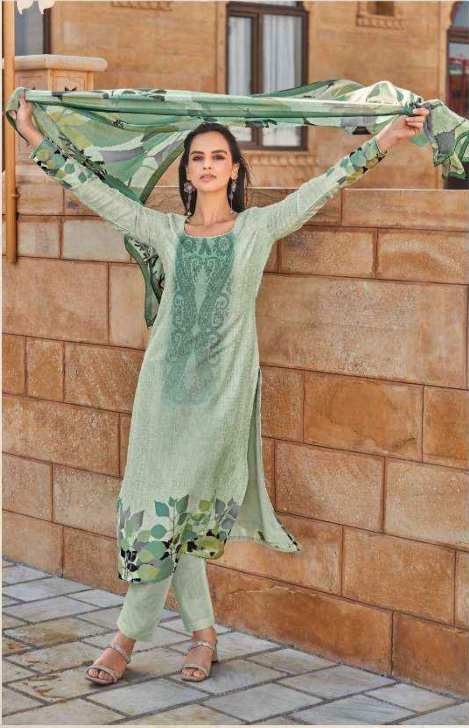

Fida
A Brand by LCTM

SHYLAH

1004** ++ *boho chic* Flours. Little black essential.

Fida
A Brand by I.C.T.M

Fida
A Brand by LCTM

++ sleek minimalist look. Cutting-edge runway fashion.

1001™

++ *rumay aram garde* Vintage chic, timeless allure

1002™

++ vintage charm resonates. Vintage charm captivates with nostalgia.

1005™

Fida
A Brand by L'CTM

*** Neck, cuffs and hems are finished with quality stitching with care. 100%

100%

Fida
A Brand by LCTM

SHYLAH