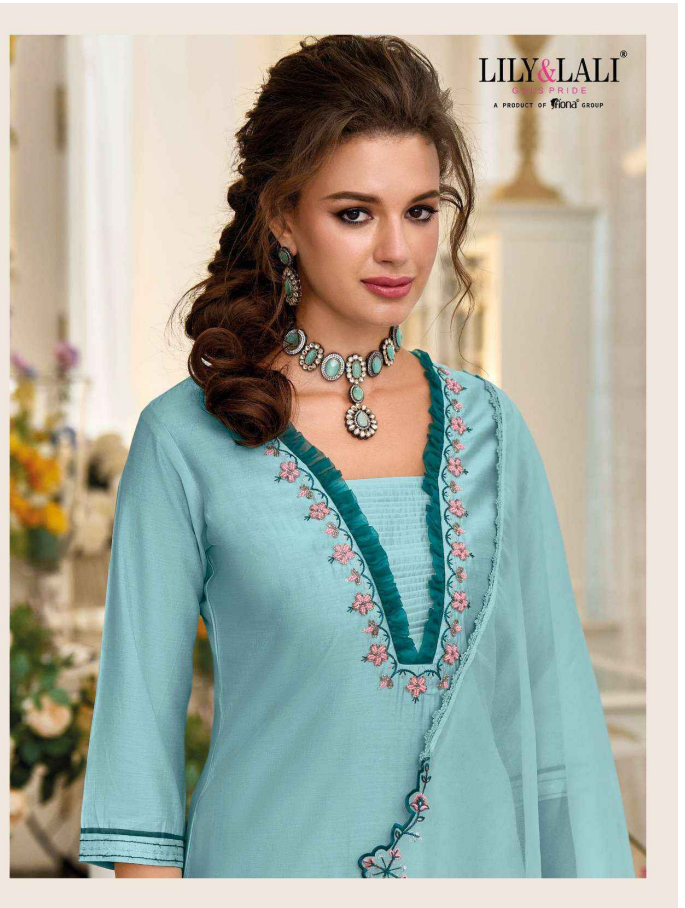

MELANGE

make yourself
a priority.

LILY & LALI[®]
GULS PRIDE
A PRODUCT OF **fiona** GROUP

LILY LALI
A PRODUCT OF BRAND GROUP

17104

17103

LILY & LALI
CLASSY PRIDE
A PRODUCT OF VICTORIA GROUP

17101

LILY&LALI®
GULS PRIDE
A PRODUCT OF MIRA GROUP

MELANGE

17101

17102

17103

17104

17105

17106

LILY&LALI®
GULS PRIDE
A PRODUCT OF friona® GROUP

MELANGE

FABRICS DETAILS

: TOP :

EMBROIDERY AND HANDWORK ON MILAN SILK
WITH COTTON LINING

: BOTTOM :

EMBROIDERY ON MILAN SILK PANT WITH POCKET

: DUPATTA :

CUTWORK EMBROIDERY ON ORGANZA WITH FANCY
LACE AND TUSSEL

SIZE : M,L,XL,XXL,3XL

NOTE : POCKET IN SIDE THE PANT

MELANGE

make yourself
a priority.

LILY & LALI[®]
GULS PRIDE
A PRODUCT OF **fiona** GROUP