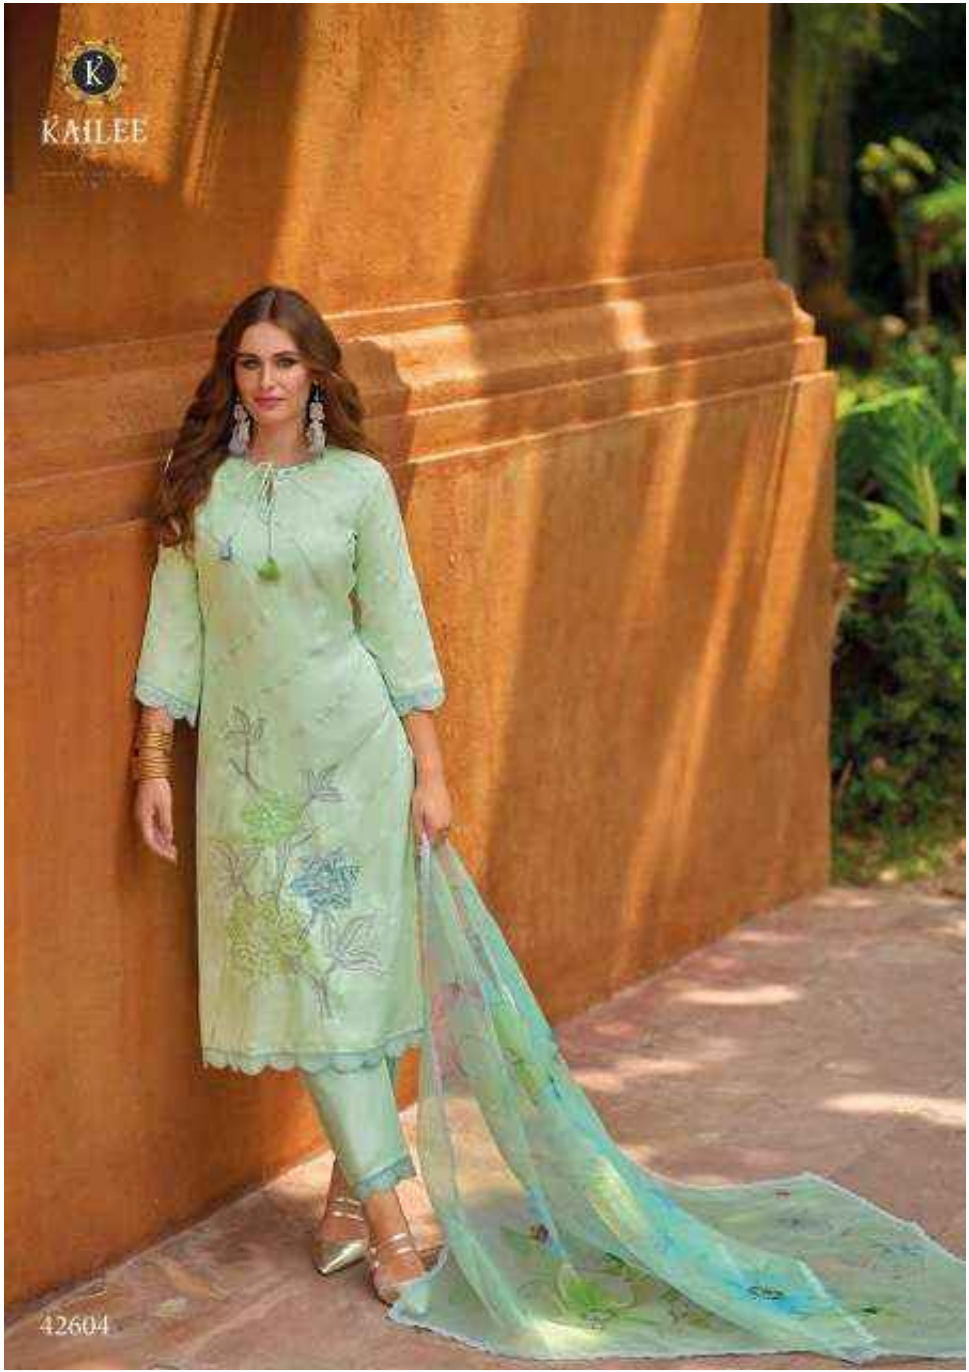

# Gul-E-BAHAR

KAILEE™

ORIGINAL FASHION OF PAK

# Gul-E-BAHAR

42601

K  
KAILEE

42604

KAILEE

*fashion*

INDIAN & GLOBAL WEAR

42606