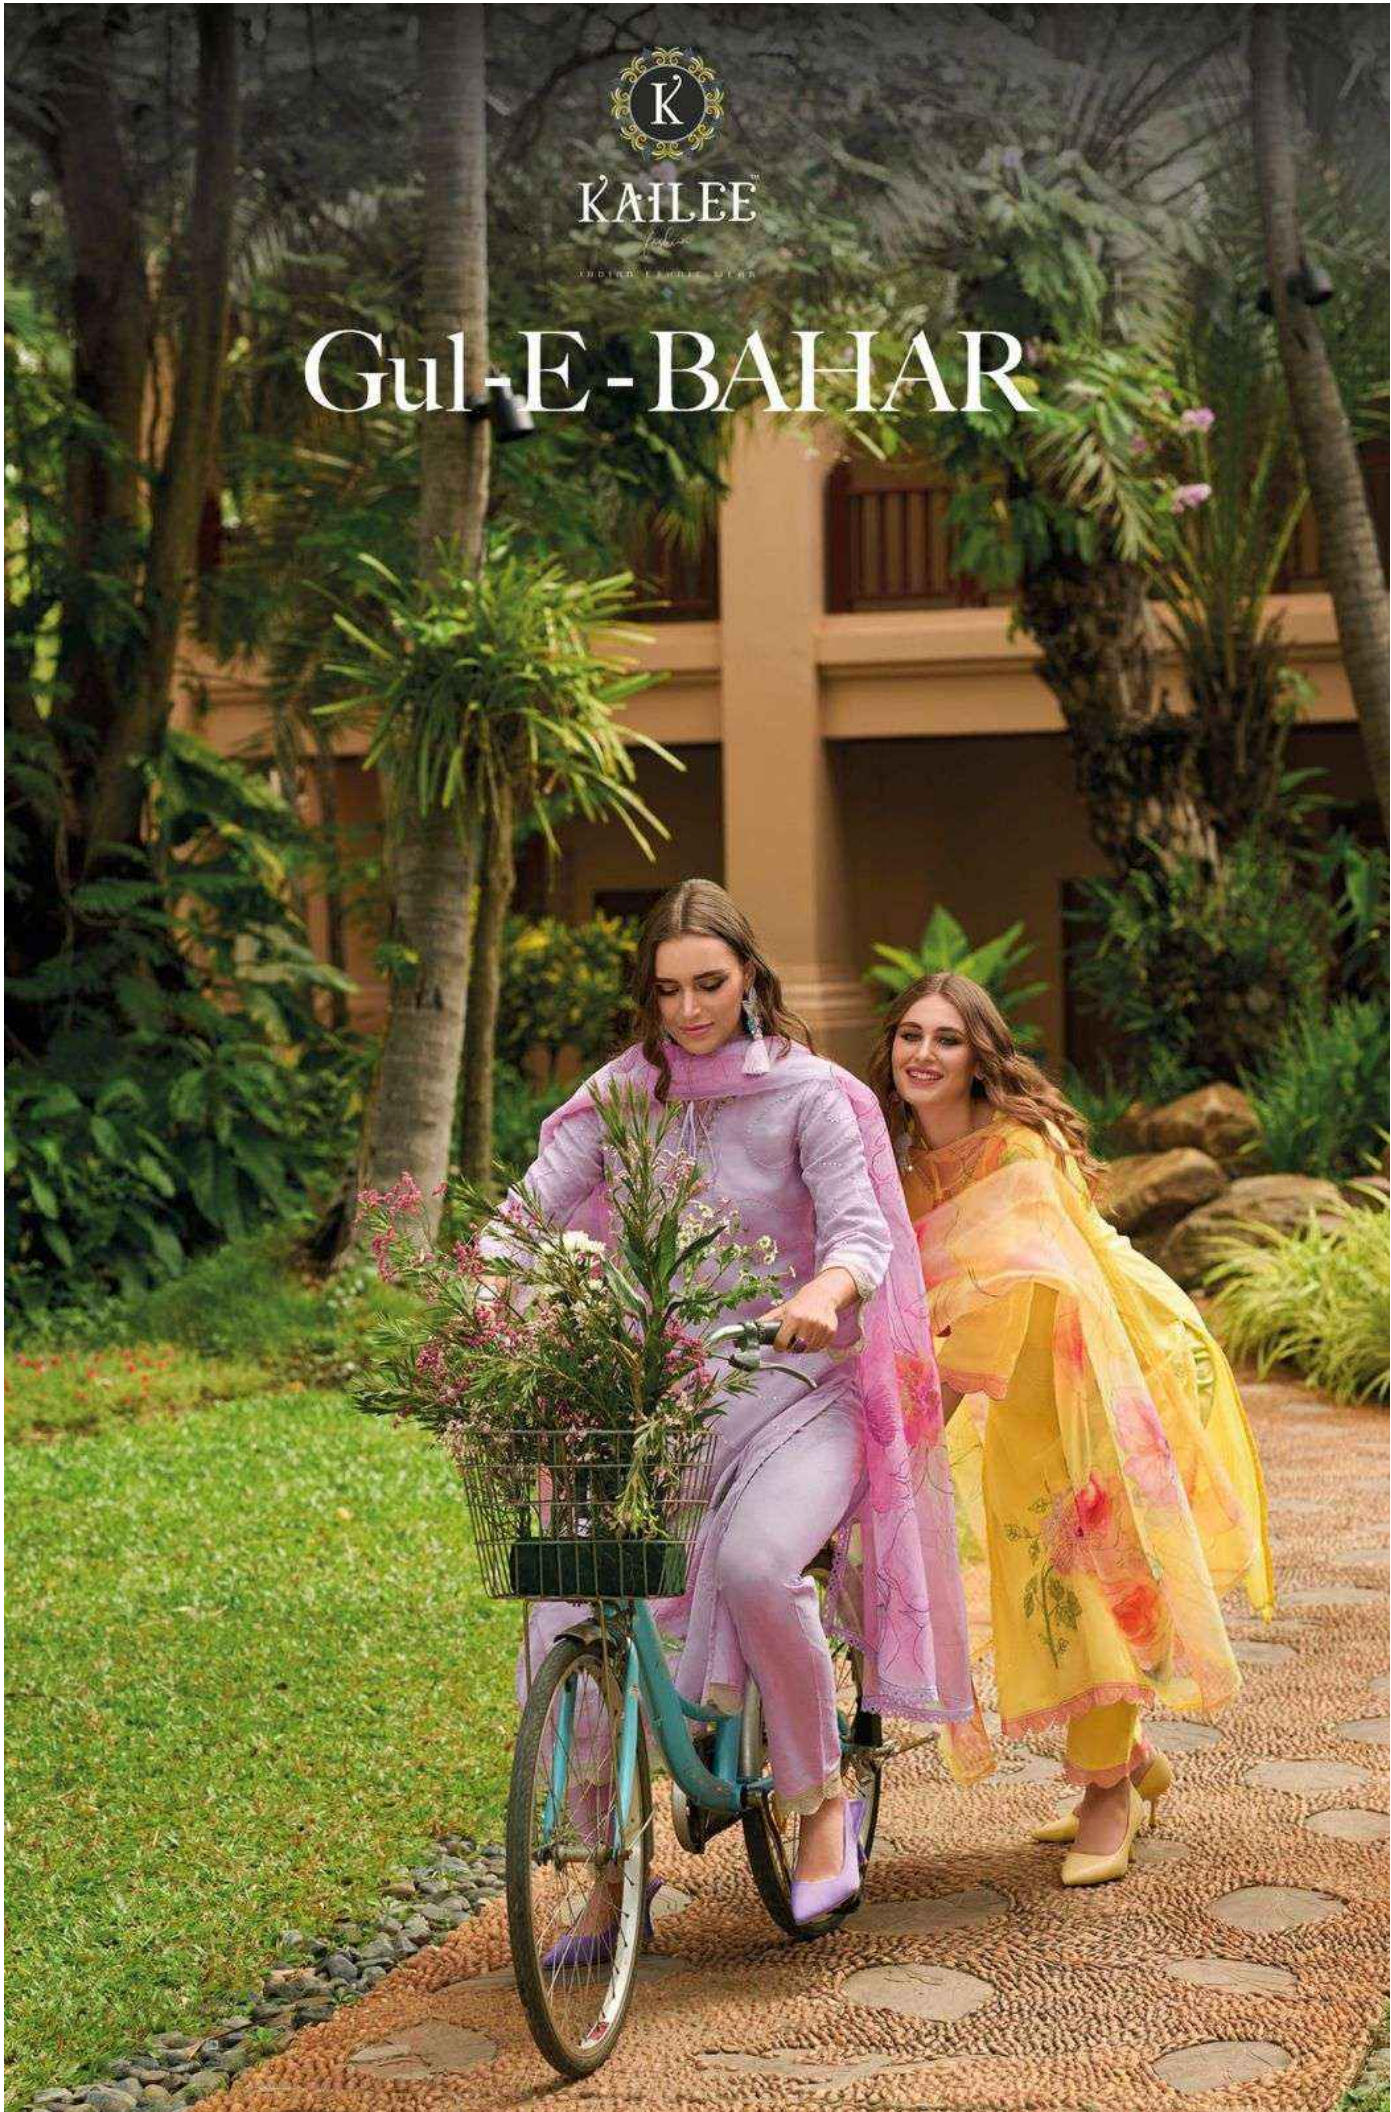

KAILEE™

ORIGINAL FASHION OF PAK

# Gul-E-BAHAR

KAILEE™

ORIGINAL FASHION OF PAK

# Gul-E-BAHAR

42601

K  
KAILEE

42604

KAILEE

*fashion*

INDIAN & GLOBAL WEAR

42606