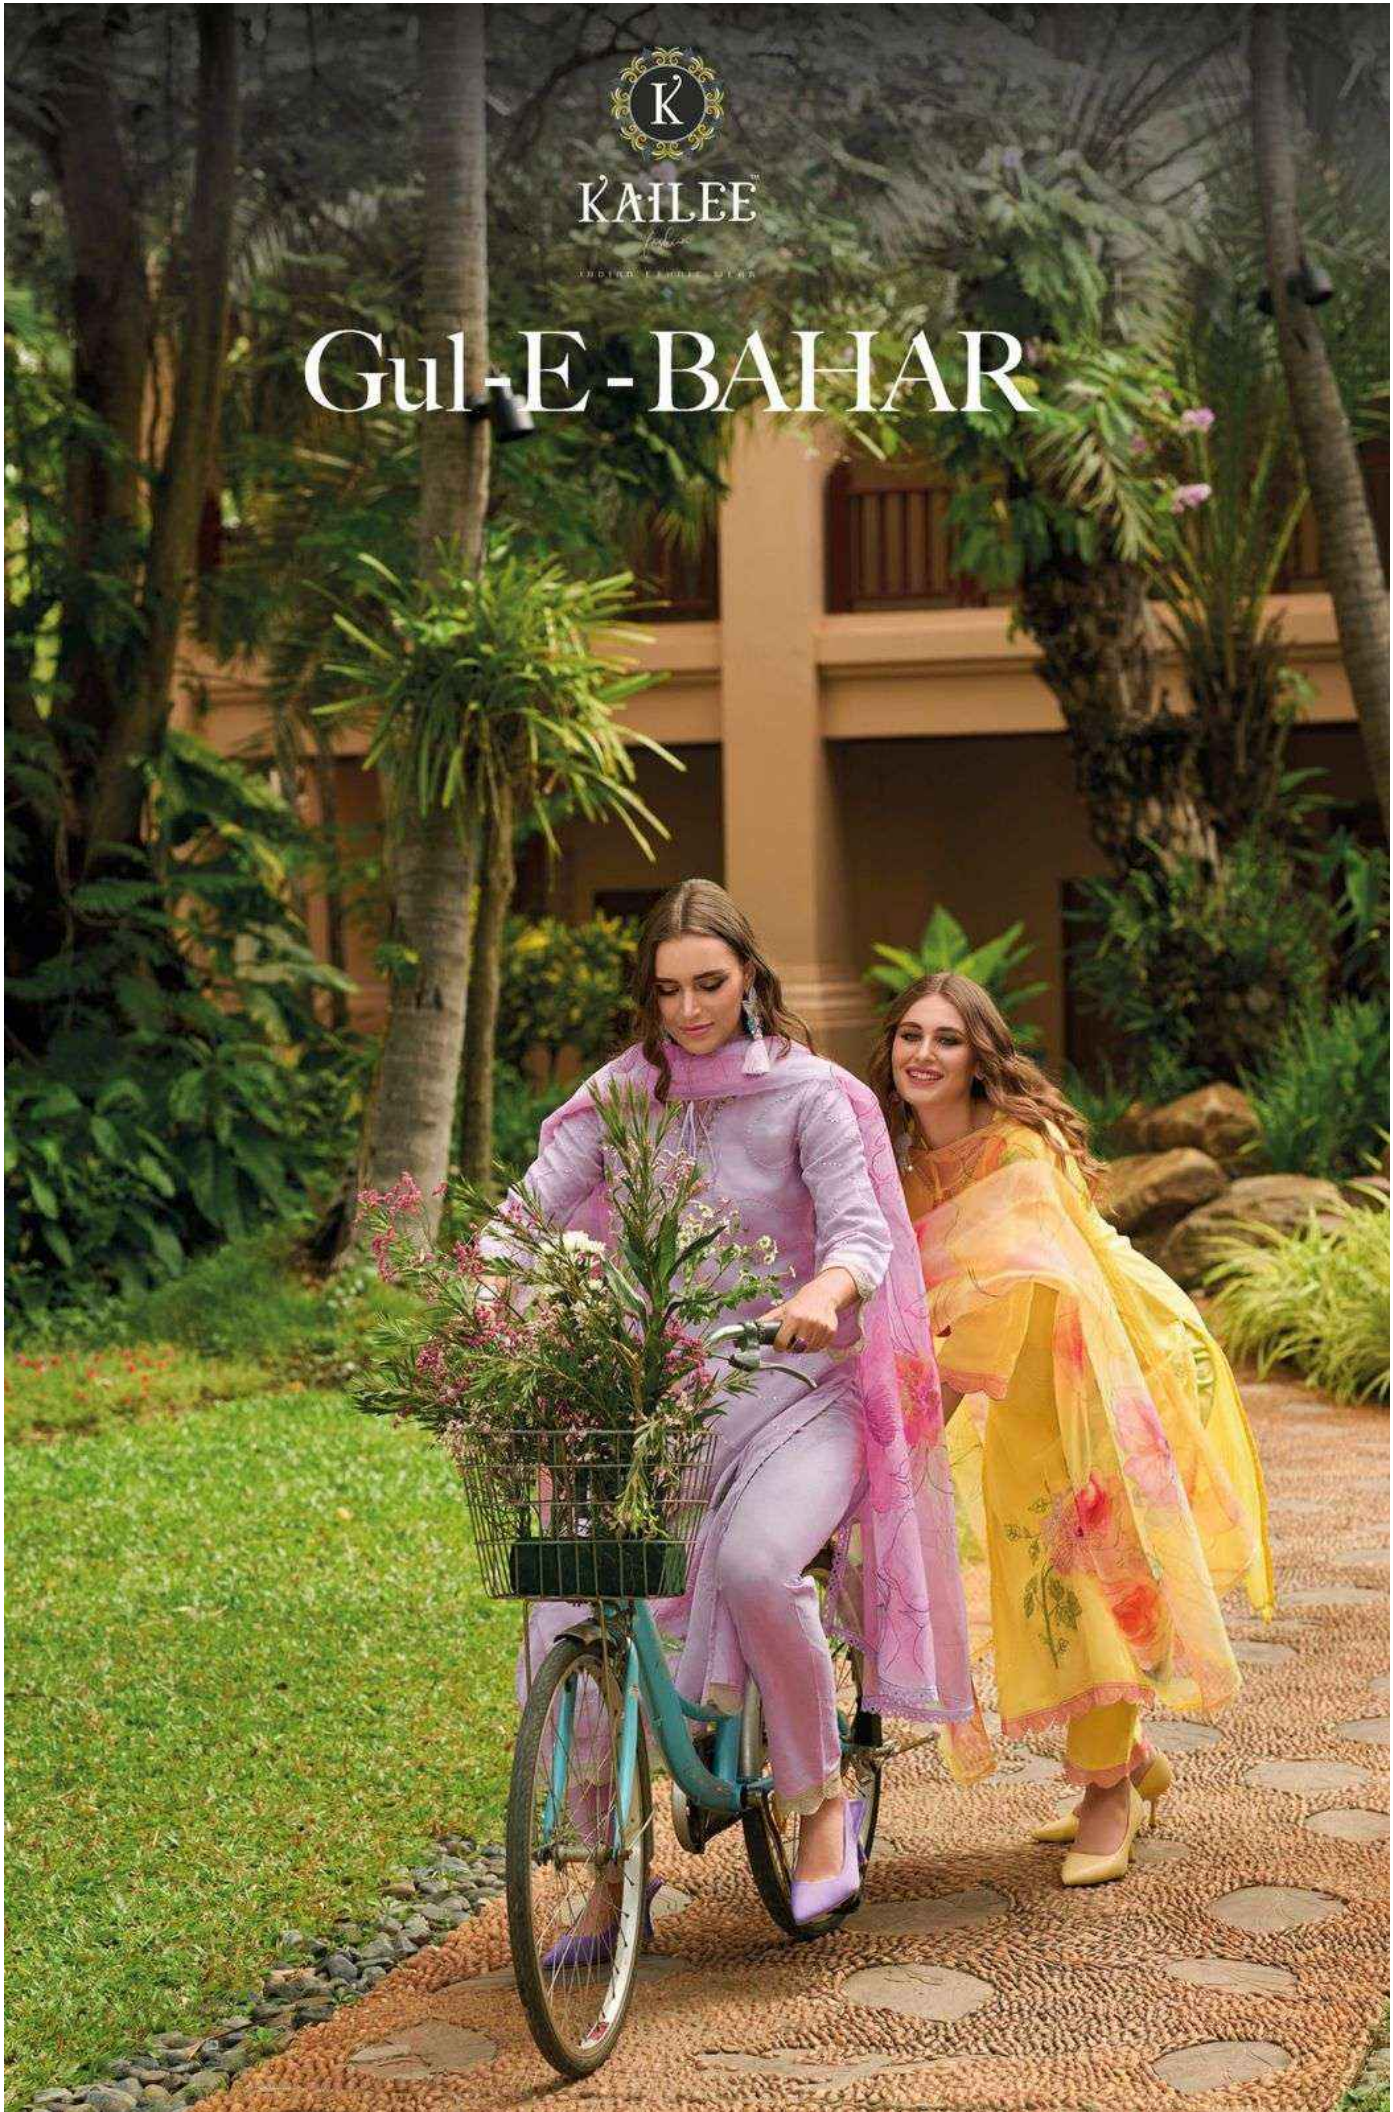

KAILEE™

ORIGINAL FASHION OF PAK

# Gul-E-BAHAR

KAILEE™

ORIGINAL FASHION OF PAK

# Gul-E-BAHAR

42601

K  
KAILEE

42604

KAILEE

*fashion*

INDIAN & GLOBAL WEAR

42606