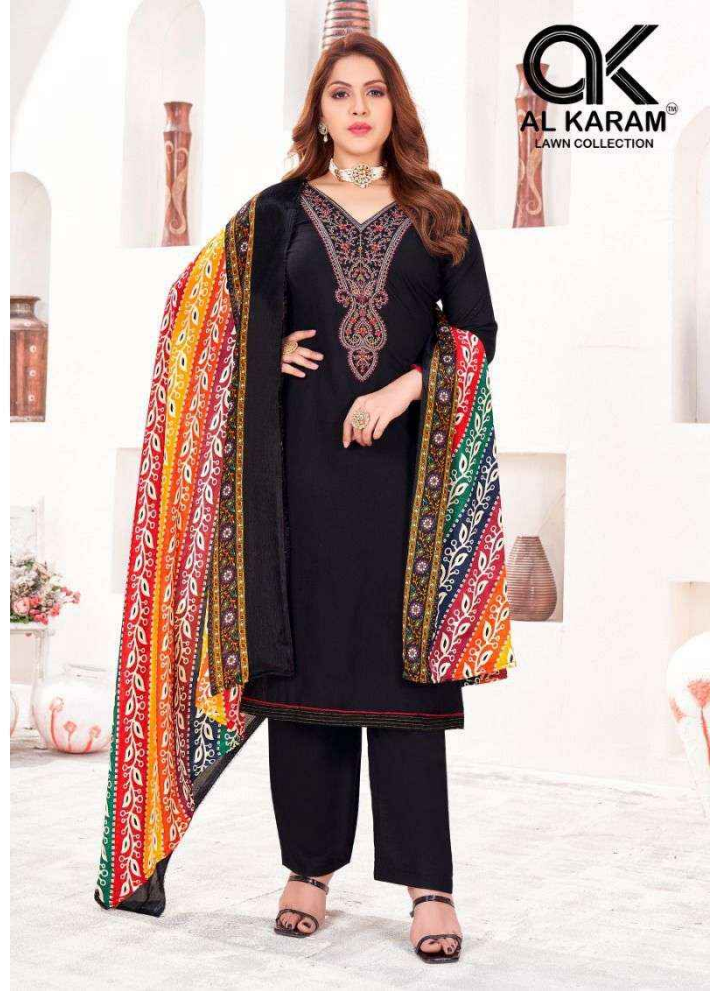

NIGAR

Exclusive Embroidery Collection..

: TOP :

**Pure Reyon Slub
With Embroidery & Swarovski
Diamond Work
(Cut 2.50 Mtr Approx)**

: BOTTOM :

**Pure Reyon Solid
(Cut 2.30.00 Mtr Approx)**

: DUPATTA :

**Pure Designer Bandhej
Crush Dupatta
(Cut 2.25 Mtr Approx)**

❖ D.No.1001 ❖