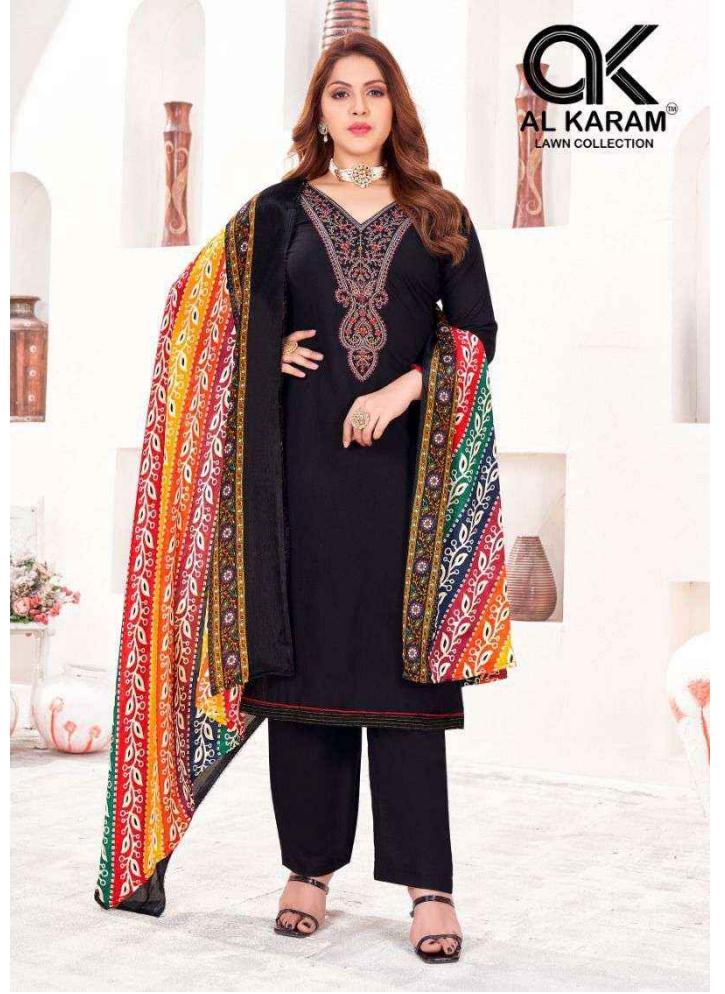

NIGAR

Exclusive Embroidery Collection..

: TOP :

**Pure Reyon Slub
With Embroidery & Swarovski
Diamond Work
(Cut 2.50 Mtr Approx)**

: BOTTOM :

**Pure Reyon Solid
(Cut 2.30.00 Mtr Approx)**

: DUPATTA :

**Pure Designer Bandhej
Crush Dupatta
(Cut 2.25 Mtr Approx)**

❖ D.No.1001 ❖