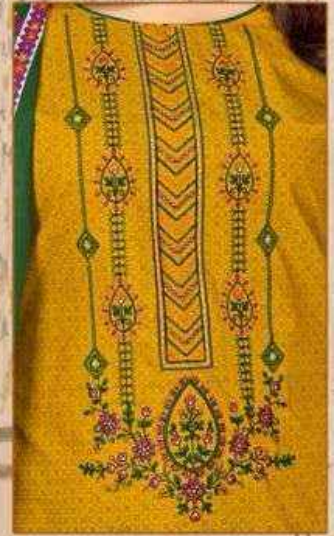

BALAJI™

Cotton
Designer Saree Suit

Raspberry

1506