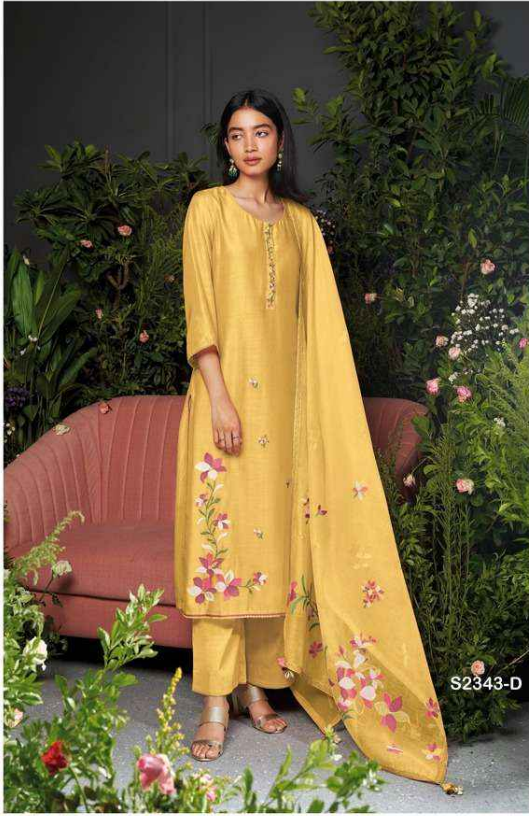

Ganga®
JOANNE
S2343

S2343-A

S2343-B

S2343-C

S2343-D

Ganga®
JOANNE
S2343- A/B/C/D

S2343-D

PRODUCT NAME	JOANNE
D.NO.	S2343
DESCRIPTION	<p>TOP PREMIUM BEMBERG SILK DYED WITH EMBROIDERY AND COTTON LACE ON DAMAN</p> <p>BOTTOM PREMIUM COTTON SOLID COLOUR</p> <p>DUPATTA FINEST WOVEN JACQUARD WITH FOUR SIDE EMBROIDERY LACE AND TASSEL</p>
HSN CODE	540834
WHOLESALE PRICE	2210/- EACH+GST(EXTRA)