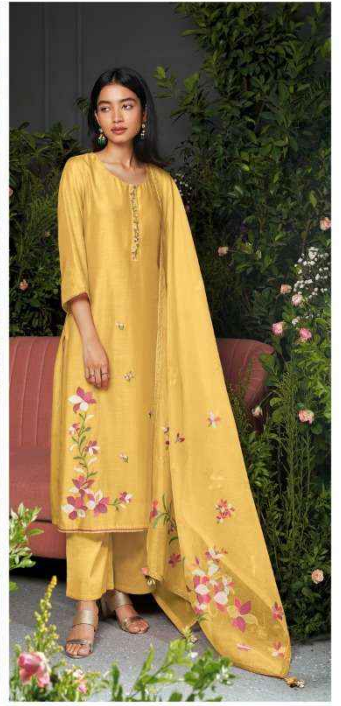

Ganga®
JOANNE
S2343

S2343-A

S2343-B

S2343-C

S2343-D

Ganga®
JOANNE
S2343- A/B/C/D

S2343-D

PRODUCT NAME	JOANNE
D.NO.	S2343
DESCRIPTION	<p>TOP PREMIUM BEMBERG SILK DYED WITH EMBROIDERY AND COTTON LACE ON DAMAN</p> <p>BOTTOM PREMIUM COTTON SOLID COLOUR</p> <p>DUPATTA FINEST WOVEN JACQUARD WITH FOUR SIDE EMBROIDERY LACE AND TASSEL</p>
HSN CODE	540834
WHOLESALE PRICE	2210/- EACH+GST(EXTRA)