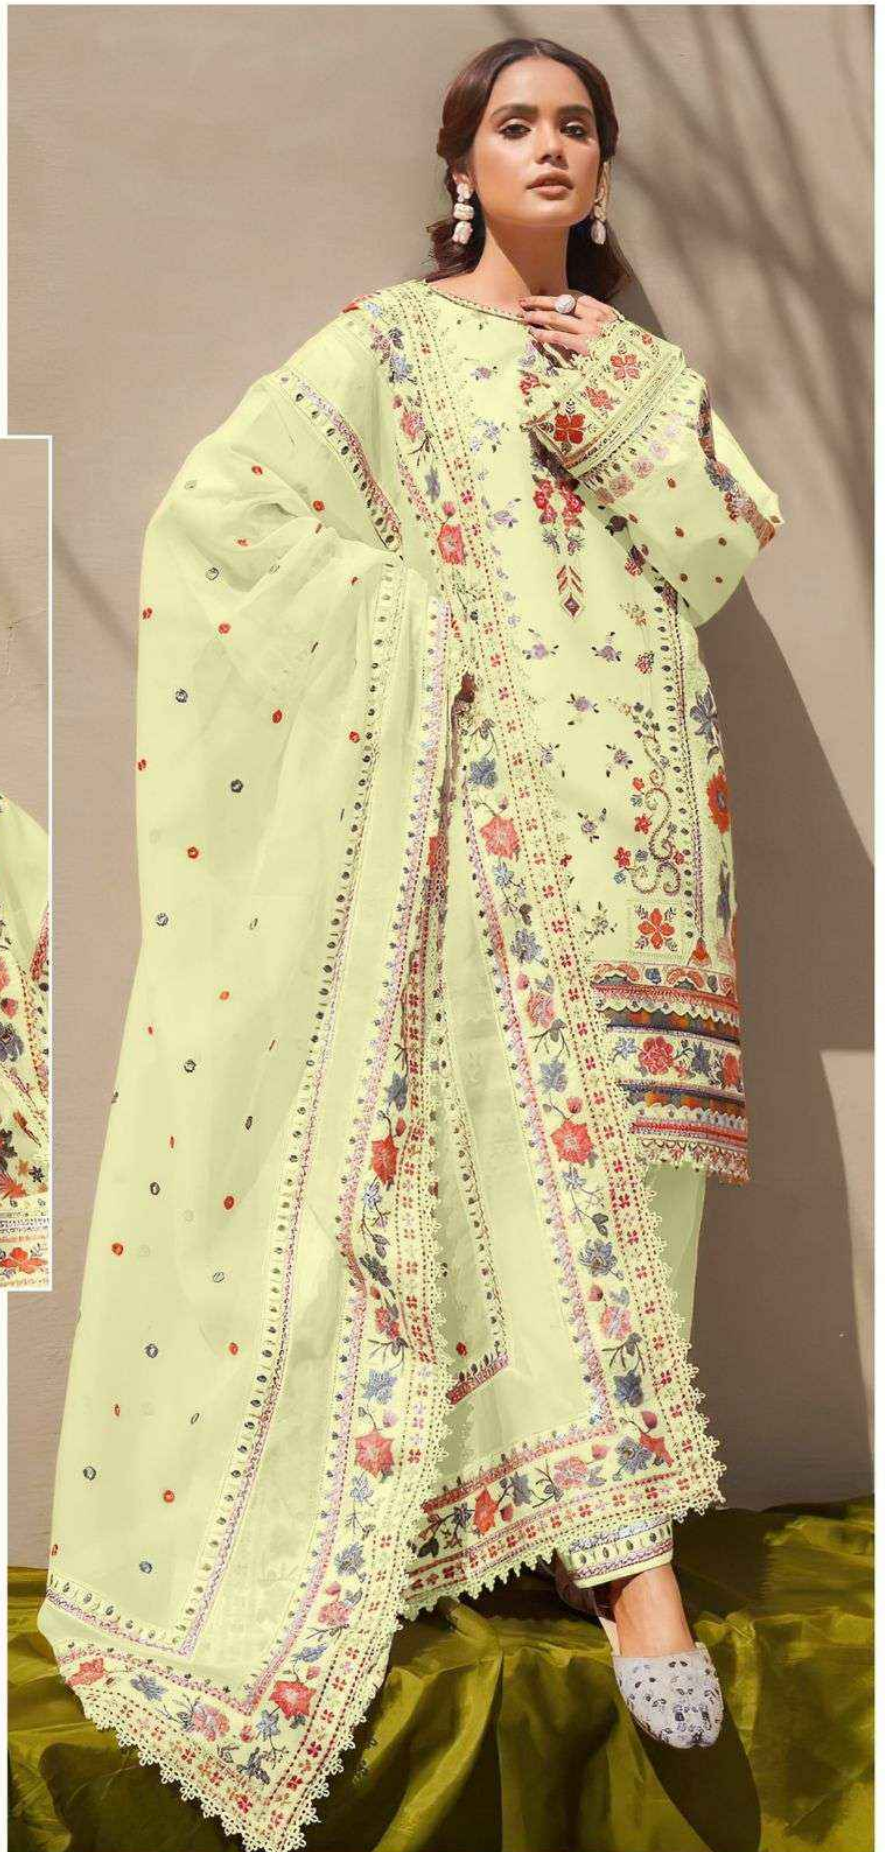

ALK[®]

AL KHUSHBU[®]

MUSHQ
VOL-4

MUSHQ
VOL-4

ALK D.No.5085-D

TOP

Cambric Cotton With
Heavy Embroidery Work

BOTTOM-INNER

Semi Lawn

DUPATTA

Butterfly Net with
Heavy Embroidery

MUSHQ
VOL-4

ALK D.No.5085-C

TOP

Cambric Cotton With
Heavy Embroidery Work

BOTTOM-INNER

Semi Lawn

DUPATTA

Butterfly Net with
Heavy Embroidery

MUSHQ
VOL-4

ALK D.No.5085-B

TOP

Cambric Cotton With
Heavy Embroidery Work

BOTTOM-INNER

Semi Lawn

DUPATTA

Butterfly Net with
Heavy Embroidery

MUSHQ
VOL-4

ALK D.No.5085-A

TOP

Cambric Cotton With
Heavy Embroidery Work

BOTTOM-INNER