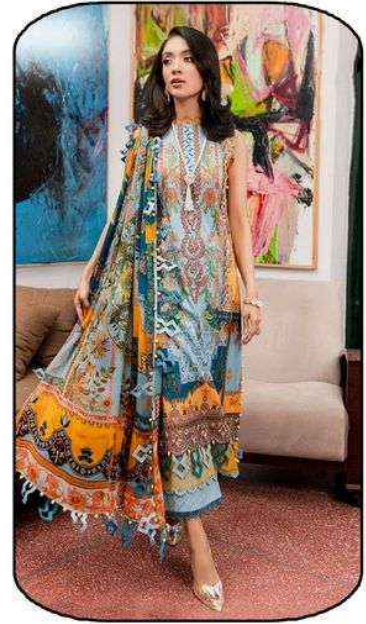

Madhav[®]
Fashion
Riwaaz
LAWN COLLECTION

MF
Style
8002

Madhav[®]
Fashion
Riwaaz
LAWN COLLECTION

MFI
Style
8005

Madhav[®]
Fashion
Riwaaz
LAWN COLLECTION

Style
8004

Madhav[®]
Fashion
Riwaaz
LAWN COLLECTION

M
Style
8006

Madhav[®]
Fashion
Riwaaz
LAWN COLLECTION

ME
Style
8001

Style.8001

Style.8002

Style.8003

Style.8004

Style.8005

Style.8006

<u>TOP</u>
Pure Lawn cotton - (2.40 MTR APX.)
<u>DUPATTA</u>
Mal-Mal cotton - (2.25 MTR APX.)
<u>BOTTOM</u>
Pure Lawn cotton - (2.00 MTR APX.)

Madhav[®]
Fashion

Riwaaz
LAWN COLLECTION Vol.08