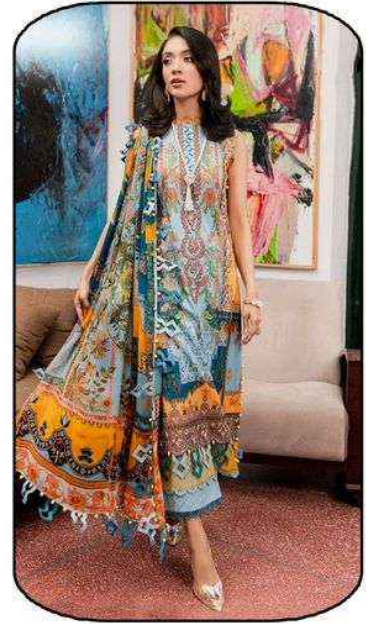

MF
Style
8002

Madhav[®]
Fashion
Riwaaz
LAWN COLLECTION

ME
Style
8005

Madhav[®]
Fashion
Riwaaz
LAWN COLLECTION

MAI
Style
8004

Madhav[®]
Fashion
Riwaaz
LAWN COLLECTION

M
Style
8006

Madhav[®]
Fashion
Riwaaz
LAWN COLLECTION

ME
Style
8001

Style.8001

Style.8002

Style.8003

Style.8004

Style.8005

Style.8006

<u>TOP</u>
Pure Lawn cotton - (2.40 MTR APX.)
<u>DUPATTA</u>
Mal-Mal cotton - (2.25 MTR APX.)
<u>BOTTOM</u>
Pure Lawn cotton - (2.00 MTR APX.)