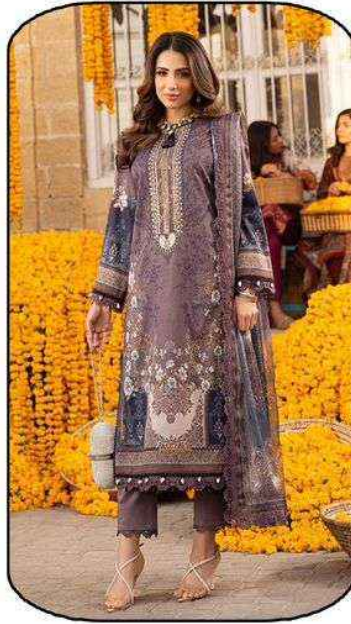

MF
Style
8002

Madhav[®]
Fashion
Riwaaz
LAWN COLLECTION

ME
Style
8005

Madhav[®]
Fashion
Riwaaz
LAWN COLLECTION

MAI
Style
8004

Madhav[®]
Fashion
Riwaaz
LAWN COLLECTION

M
Style
8006

Madhav[®]
Fashion
Riwaaz
LAWN COLLECTION

ME
Style
8001

Style.8001

Style.8002

Style.8003

Style.8004

Style.8005

Style.8006

<u>TOP</u>
Pure Lawn cotton - (2.40 MTR APX.)
<u>DUPATTA</u>
Mal-Mal cotton - (2.25 MTR APX.)
<u>BOTTOM</u>
Pure Lawn cotton - (2.00 MTR APX.)