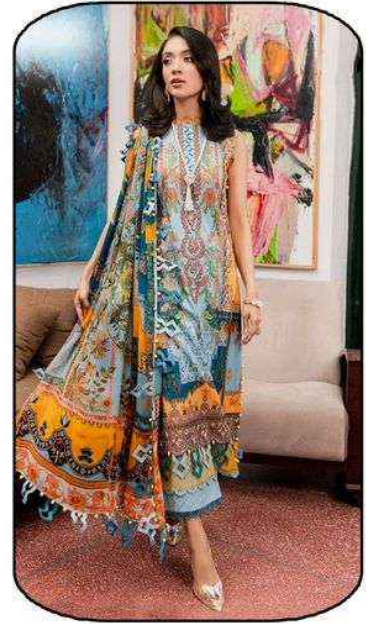

Madhav[®]
Fashion
Riwaaz
LAWN COLLECTION

MAF
Style
8002

Madhav[®]
Fashion
Riwaaz
LAWN COLLECTION

ME
Style
8005

Madhav[®]
Fashion
Riwaaz
LAWN COLLECTION

MAI
Style
8004

Madhav[®]
Fashion
Riwaaz
LAWN COLLECTION

M
Style
8006

Madhav[®]
Fashion
Riwaaz
LAWN COLLECTION

ME
Style
8001

Style.8001

Style.8002

Style.8003

Style.8004

Style.8005

Style.8006

<u>TOP</u>
Pure Lawn cotton - (2.40 MTR APX.)
<u>DUPATTA</u>
Mal-Mal cotton - (2.25 MTR APX.)
<u>BOTTOM</u>
Pure Lawn cotton - (2.00 MTR APX.)

Madhav[®]
Fashion

Riwaaz
LAWN COLLECTION Vol.08