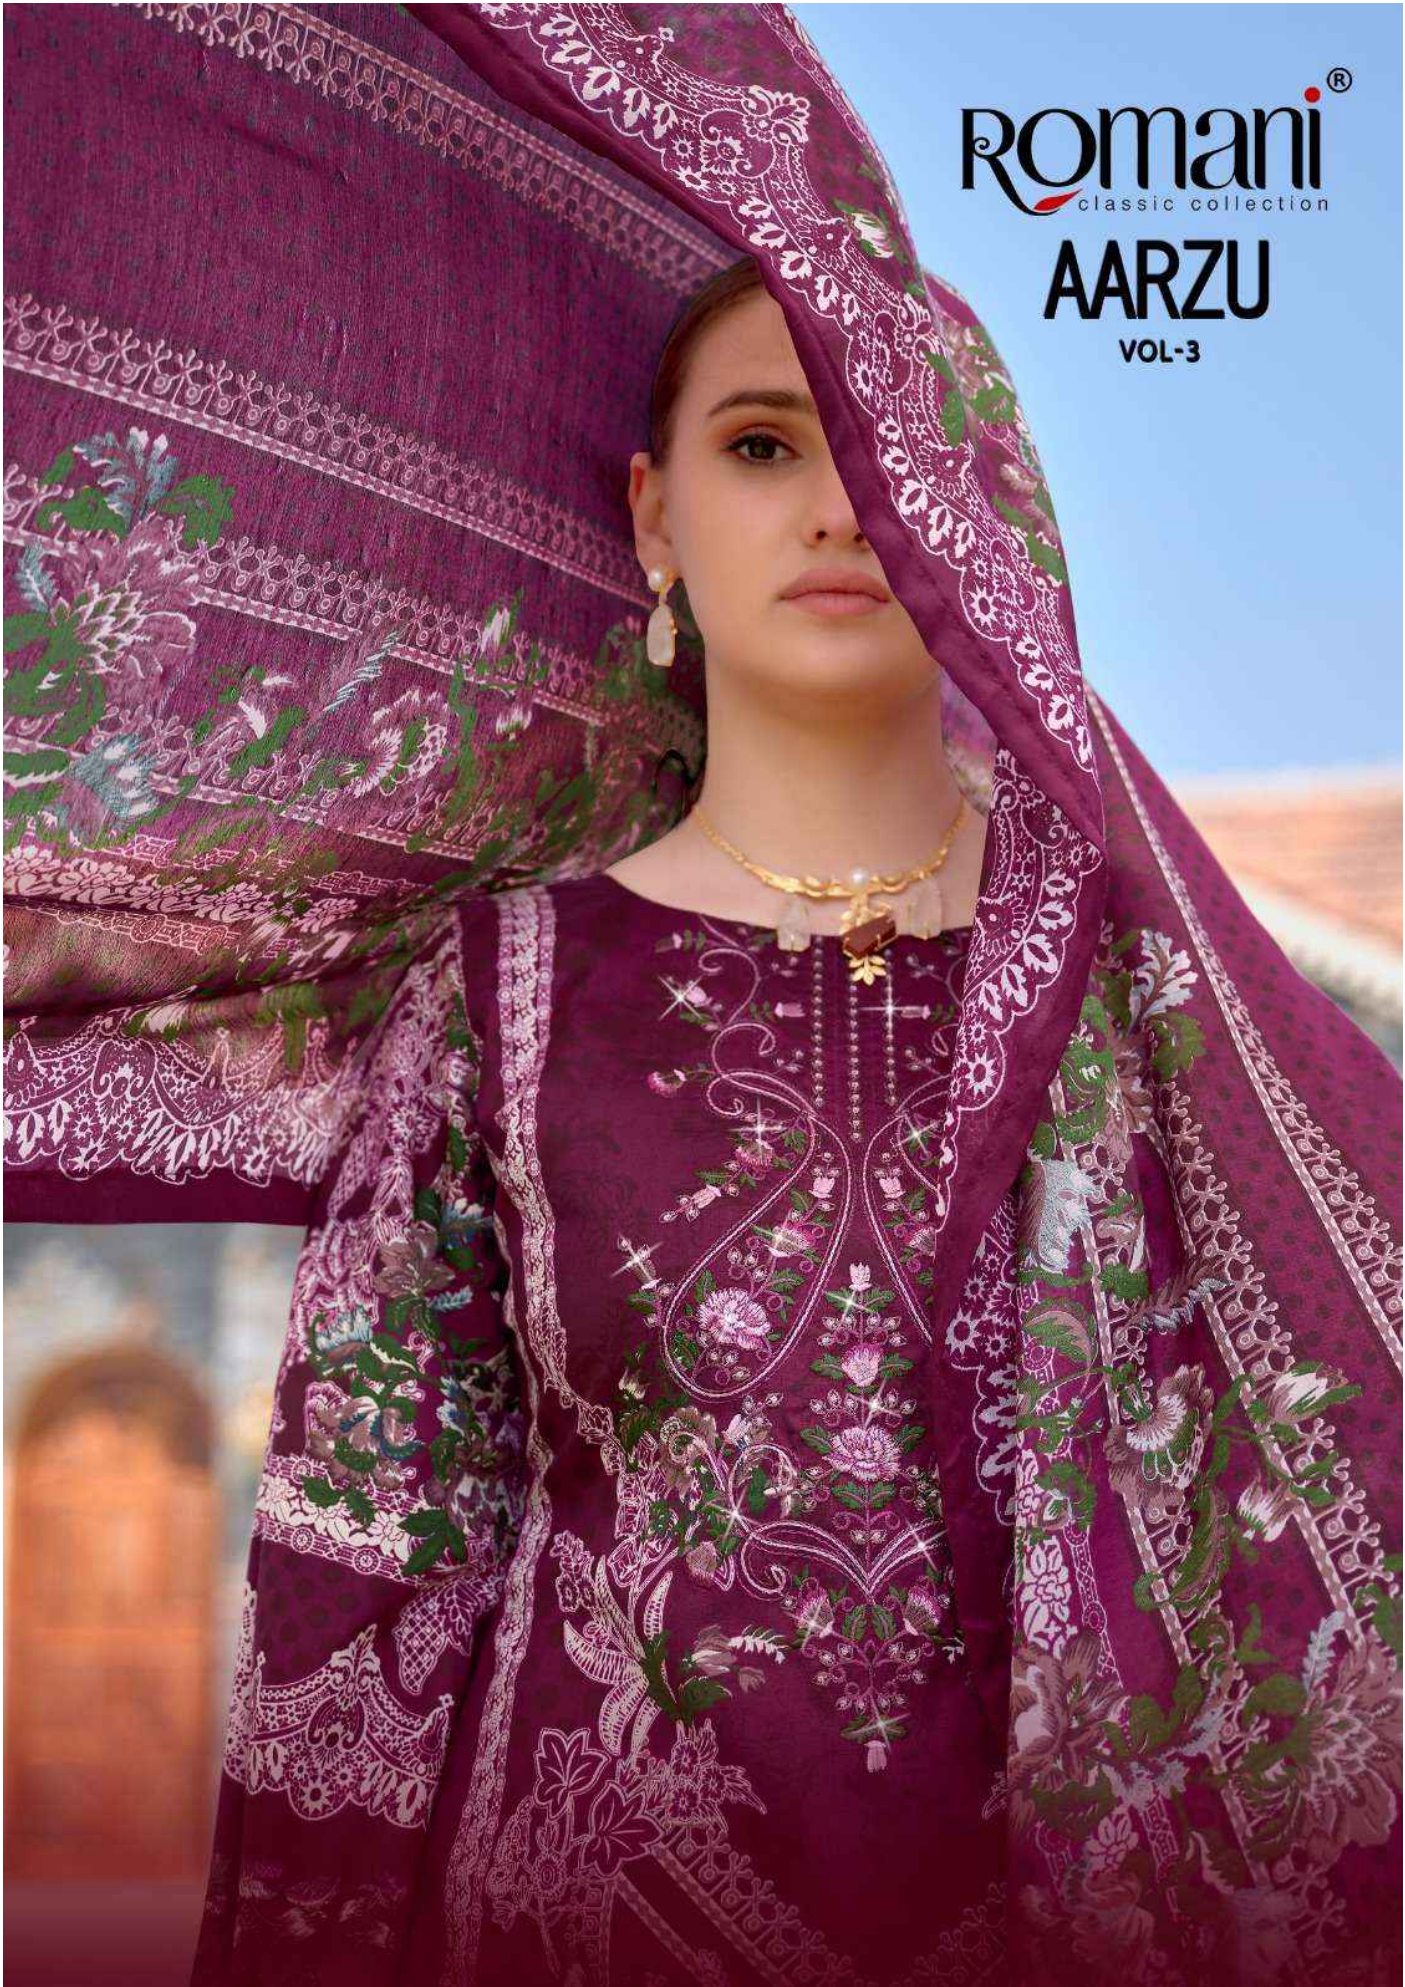

ROMANI®
classic collection

AARZU

VOL-3