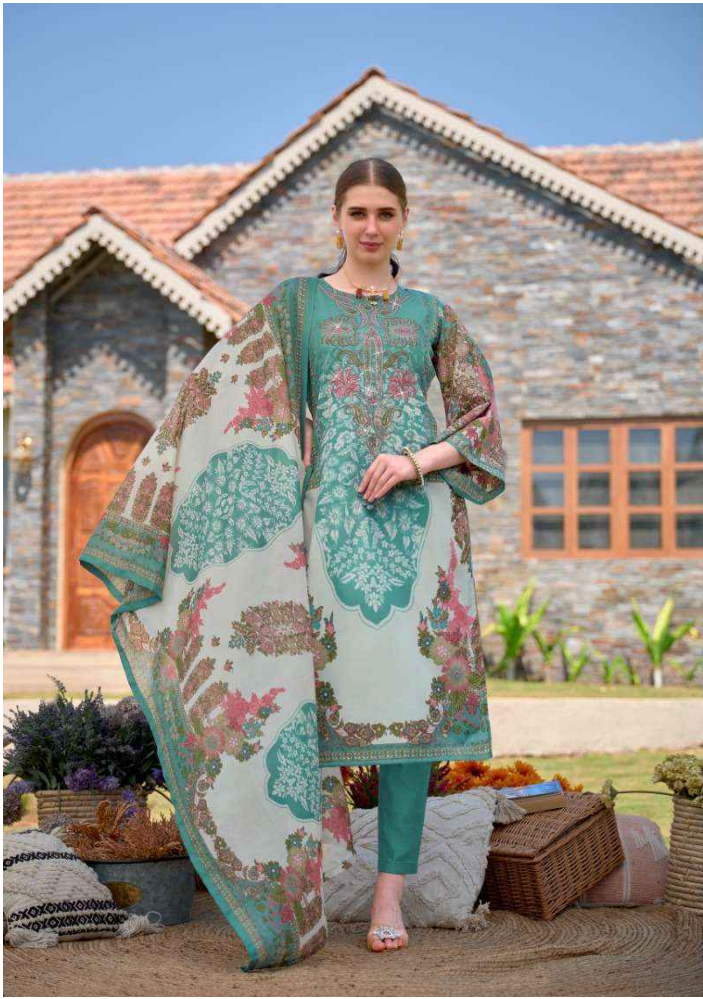

Romani®
classic collection

1086-002

ETHEREAL COUTURE