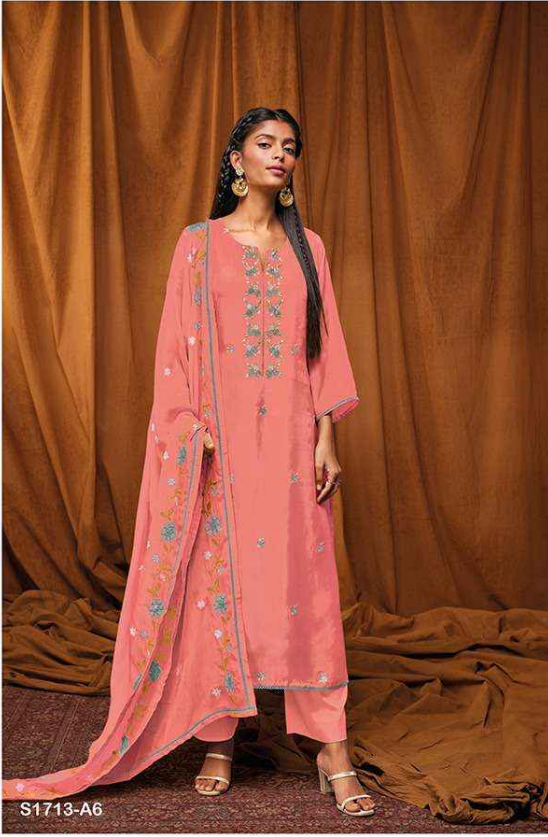

S1713-A8

S/22018

S1713-A5

S1713-A6

S1713-A7

S1713-A8

Ganga®
Yahvi
S1713- A5/A6/A7/A8

S1713-A6

PRODUCT NAME	YAHVI
D.NO.	S1713- A
DESCRIPTION	<p>TOP PREMIUM BEMBERG SILK HABUTAI WITH EMBROIDERY & HAND WORK AND LACE</p> <p>BOTTOM PREMIUM COTTON SATIN SOLID COLOR</p> <p>DUPATTA FINEST ORGANZA SOLID WITH EMBROIDERY AND PRINT AND FOURE SIDE LACE</p>
HSN CODE	540834
WHOLESALE PRICE	2380/- EACH+GST(EXTRA)