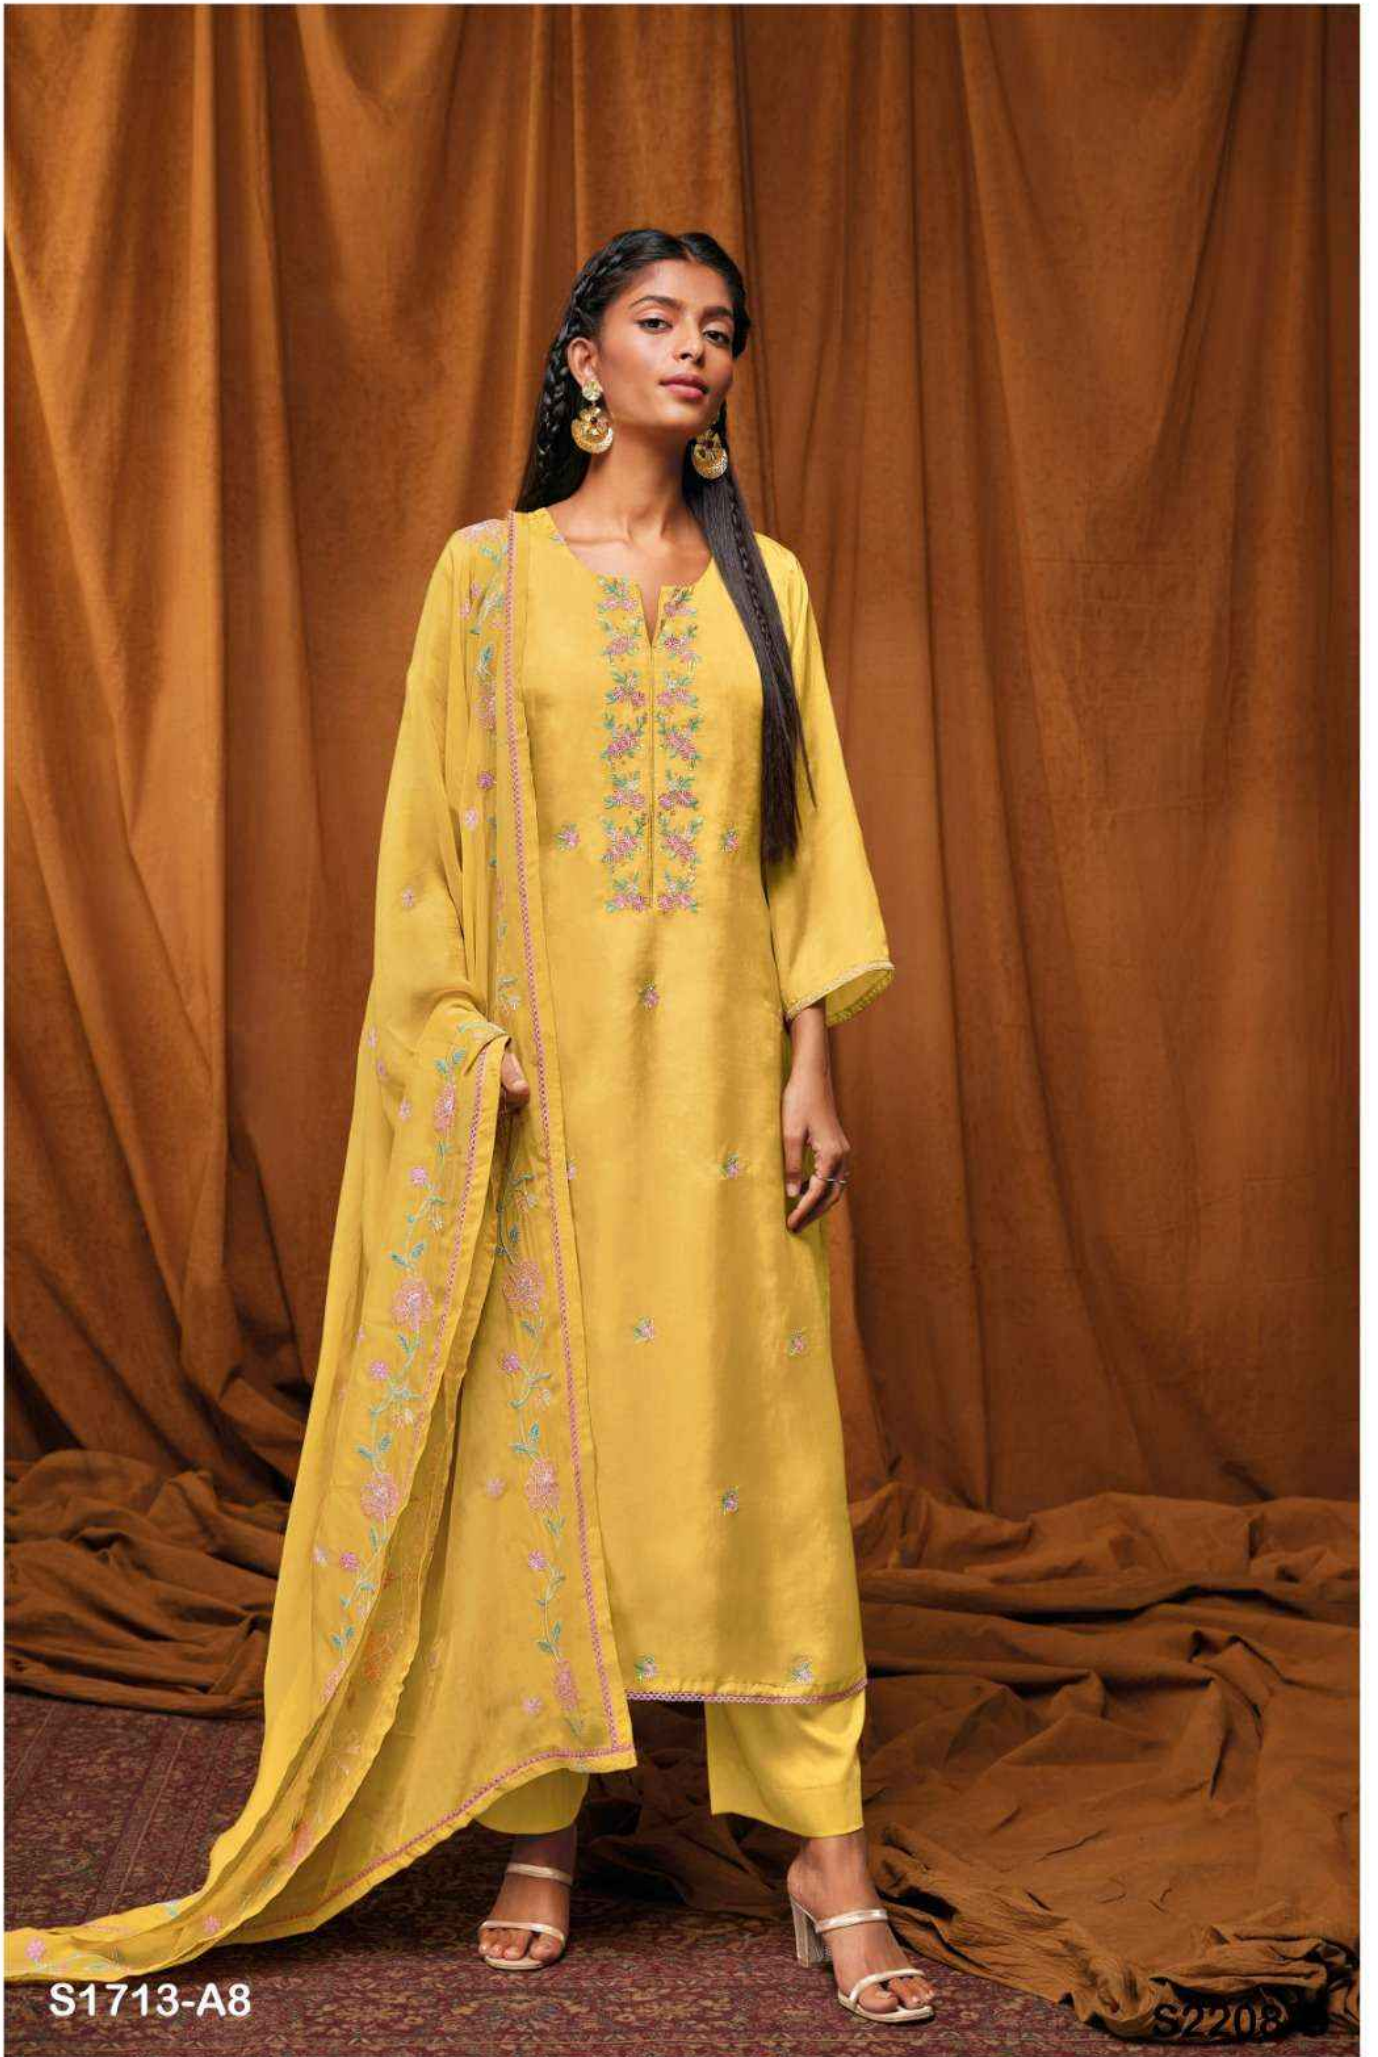

S1713-A8

S/22018