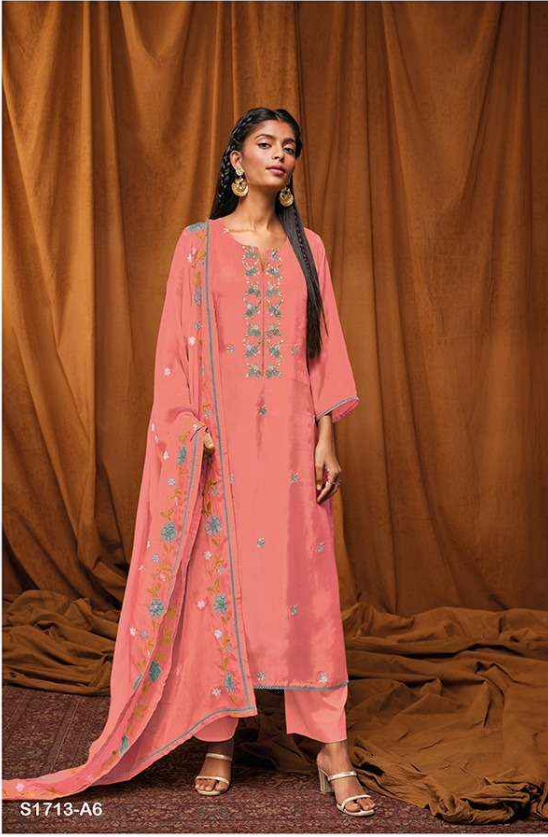

S1713-A8

S22018

S1713-A5

S1713-A6

S1713-A7

S1713-A8

Ganga®  
**Yahvi**  
S1713- A5/A6/A7/A8

S1713-A6

PRODUCT NAME	<b>YAHVI</b>
D.NO.	S1713- A
DESCRIPTION	<p><b>TOP</b> PREMIUM BEMBERG SILK HABUTAI WITH EMBROIDERY &amp; HAND WORK AND LACE</p> <p><b>BOTTOM</b> PREMIUM COTTON SATIN SOLID COLOR</p> <p><b>DUPATTA</b> FINEST ORGANZA SOLID WITH EMBROIDERY AND PRINT AND FOURE SIDE LACE</p>
HSN CODE	<b>540834</b>
WHOLESALE PRICE	<b>2380/- EACH+GST(EXTRA)</b>