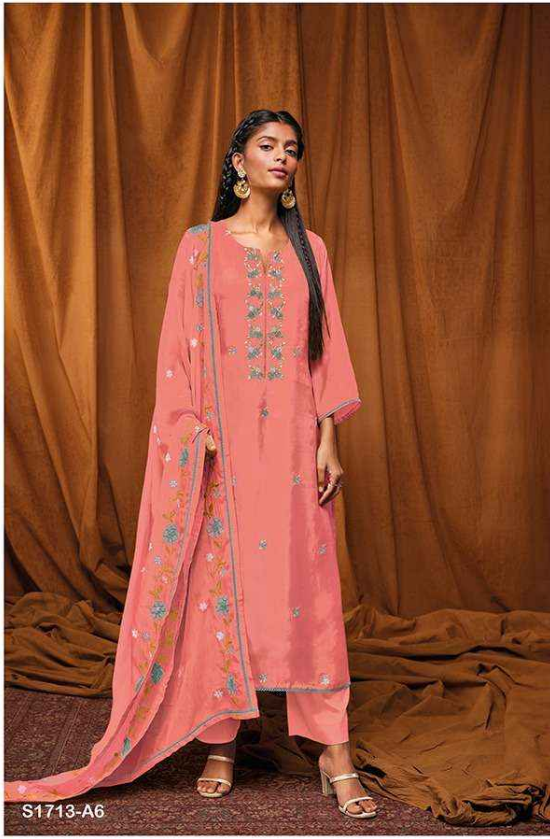

S1713-A8

S2208

S1713-A5

S1713-A6

S1713-A7

S1713-A8

Ganga®
Yahvi
S1713- A5/A6/A7/A8

S1713-A6

PRODUCT NAME	YAHVI
D.NO.	S1713- A
DESCRIPTION	<p>TOP PREMIUM BEMBERG SILK HABUTAI WITH EMBROIDERY & HAND WORK AND LACE</p> <p>BOTTOM PREMIUM COTTON SATIN SOLID COLOR</p> <p>DUPATTA FINEST ORGANZA SOLID WITH EMBROIDERY AND PRINT AND FOURE SIDE LACE</p>
HSN CODE	540834
WHOLESALE PRICE	2380/- EACH+GST(EXTRA)