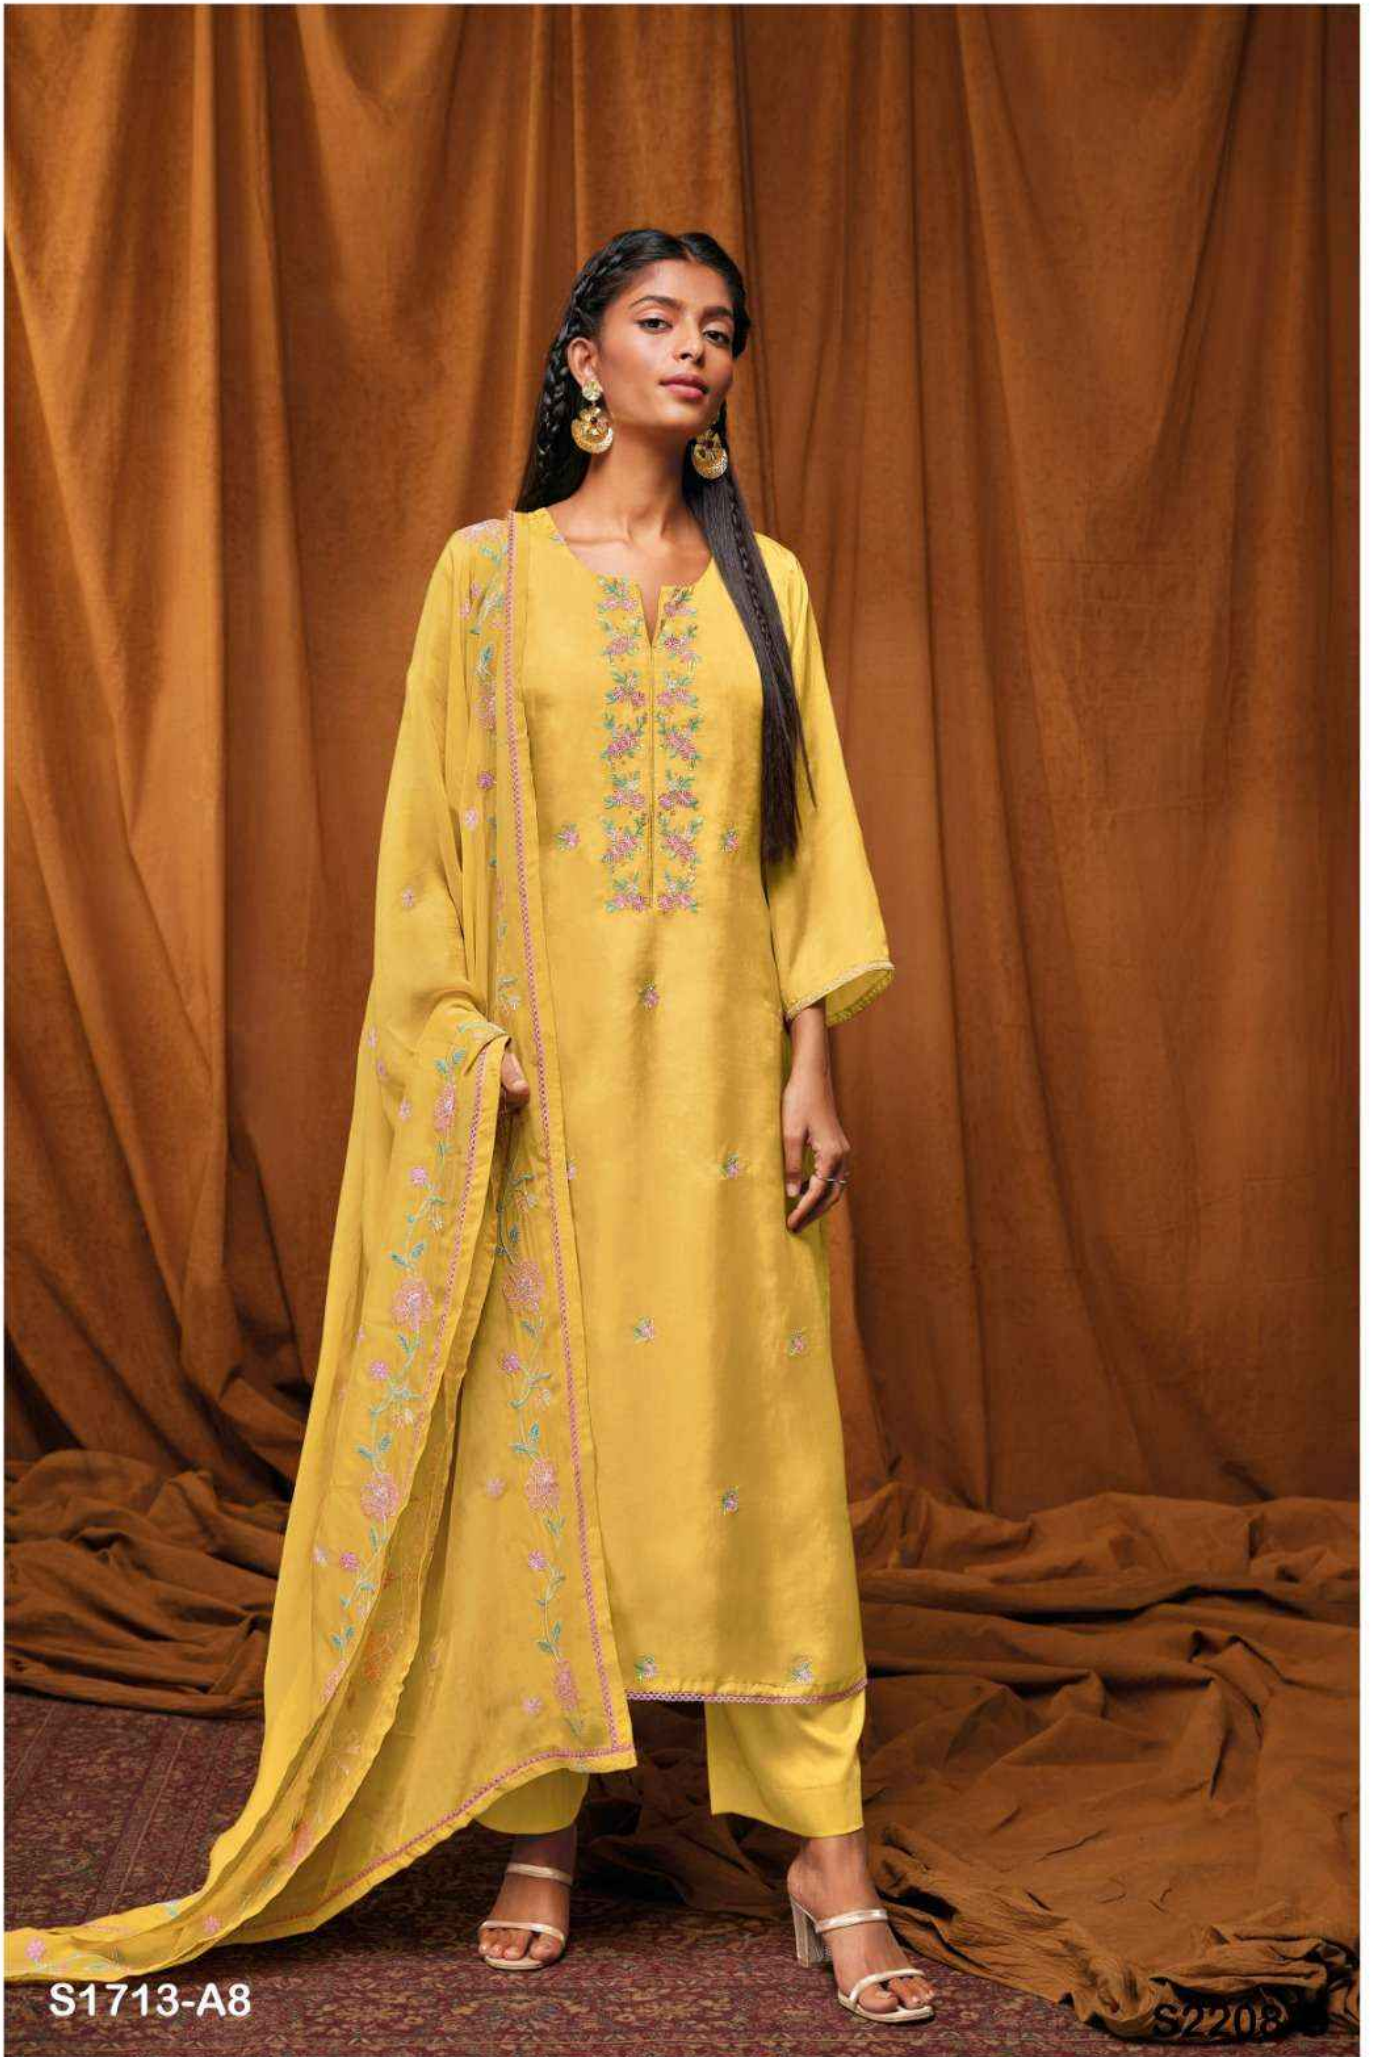

S1713-A8

S2208