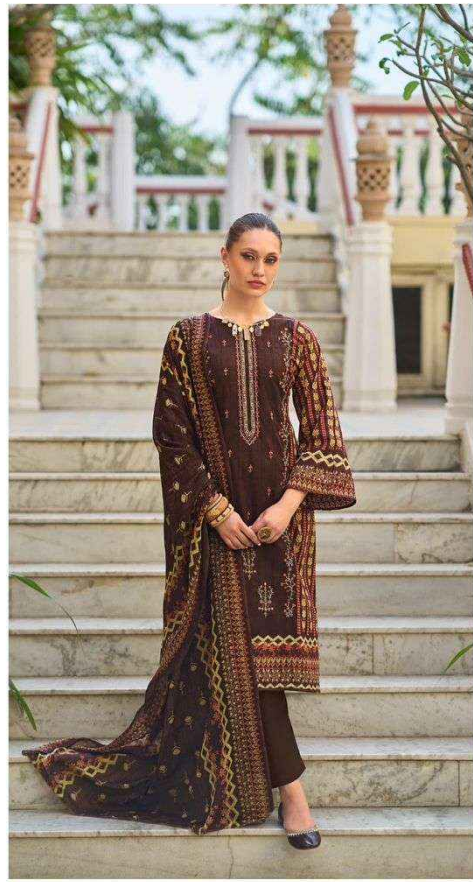

shraddha
DESIGNER

SD
SHRADDHA
DESIGNER
LAKSHI COLLECTION
2014

D NO. 9002

CONTENTS

1 Kurta
1 Shawl

Material: 100% Cotton

Color: White, Red, Black, Gold

9003