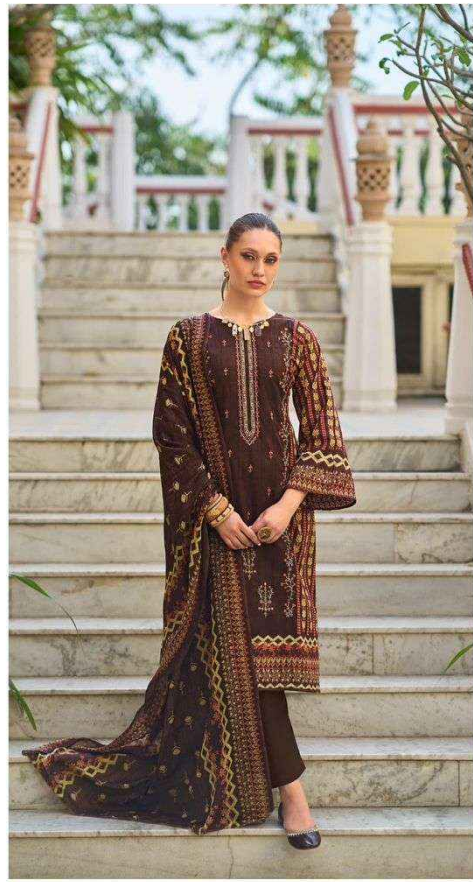

**shraddha**  
DESIGNER

**BIN SAEED**  
**LAWN COLLECTION**  
Vol-9

**BIN SAEED**  
**LAWN COLLECTION**  
Vol-9

9001

9002

9003

9004

9004

shraddha  
DESIGNER

**SD**  
SHRADDHA  
DESIGNER  
LADY'S COLLECTION  
2014

D NO. 9002

**CONTENTS**

1 Kurta  
1 Shawl

Material: 100% Cotton

Color: White, Red, Black, Gold

9003