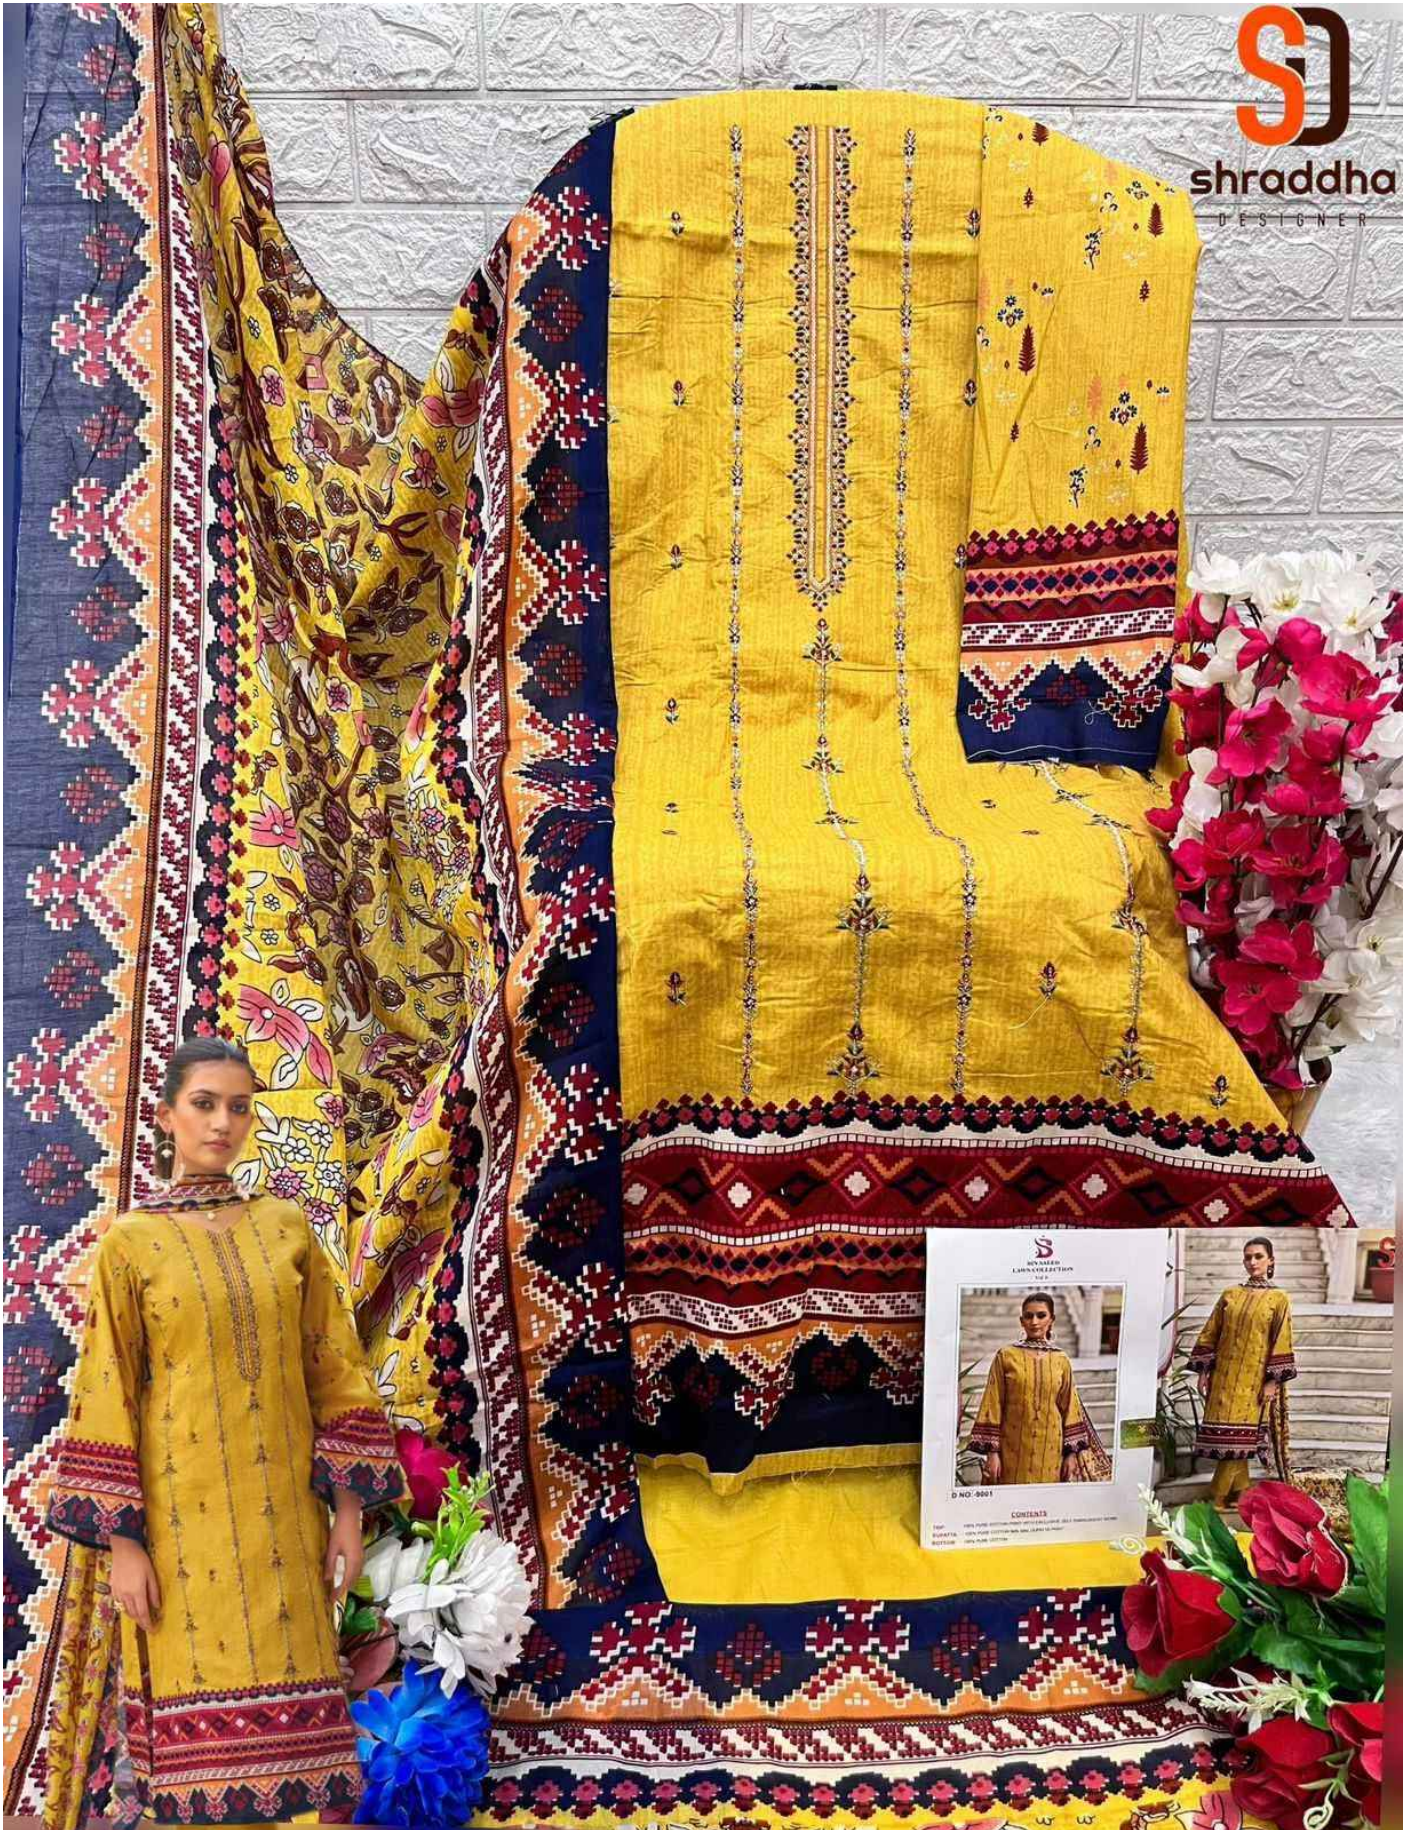

shraddha  
DESIGNER

**SD**  
SHRADDHA  
DESIGNER  
LADY'S COLLECTION  
2014

D NO. 9002

**CONTENTS**

1 Kurta  
1 Shawl

Material: 100% Cotton

Color: White, Red, Black, Gold

9003

shraddha  
DESIGNER

9002

shraddha  
DESIGNER

9001  
**SJ**

shraddha  
DESIGNER

**shraddha**  
DESIGNER

**BIN SAEED**  
**LAWN COLLECTION**  
Vol-9