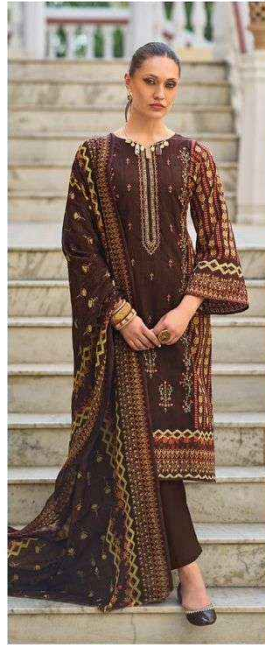

shraddha
DESIGNER

BIN SAEED
LAWN COLLECTION
Vol-9

BIN SAEED
LAWN COLLECTION
Vol-9

9001

9002

9003

9004

9004

shraddha
DESIGNER

D NO. 9002
CONTENTS

D NO. 9002

CONTENTS

1. White Embroidered Kurta
2. White Embroidered Shawl
3. Brown Shawl

9003

shraddha
DESIGNER

9002