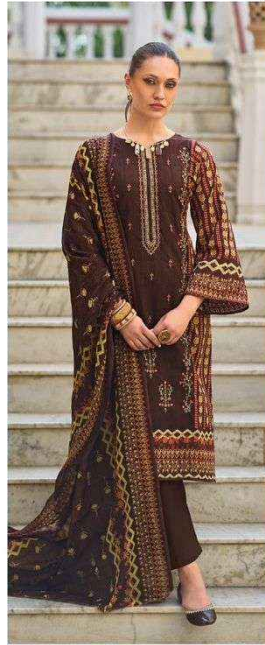

shraddha
DESIGNER

BIN SAEED
LAWN COLLECTION
Vol-9

BIN SAEED
LAWN COLLECTION
Vol-9

9001

9002

9003

9004

9004

shraddha
DESIGNER

SD
SHRADDHA
DESIGNER
LAKSHI COLLECTION
2014

D NO. 9002

CONTENTS

1 Kurta
1 Shawl

Material: 100% Cotton

Color: White, Red, Black, Gold

9003