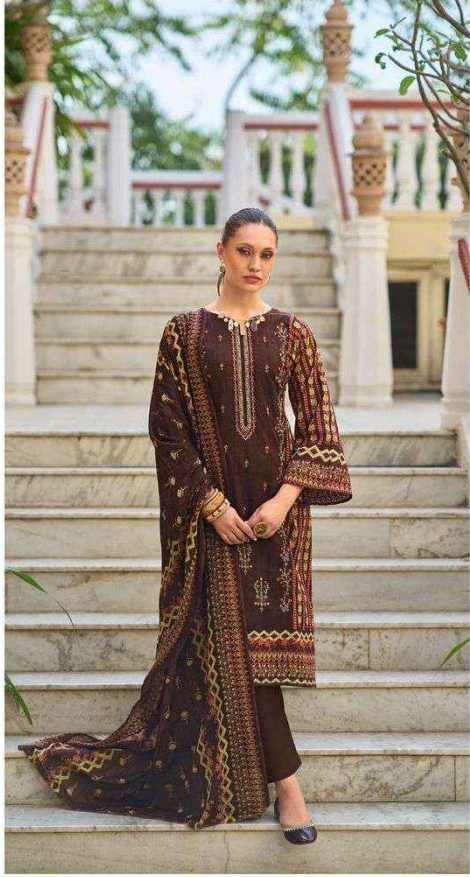

shraddha
DESIGNER

BIN SAEED
LAWN COLLECTION
Vol-9

BIN SAEED
LAWN COLLECTION
Vol-9

9001

9002

9003

9004

9004

shraddha
DESIGNER

D NO. 9002
CONTENTS

D NO. 9002

CONTENTS

1. White Embroidered Kurta
2. White Embroidered Shawl
3. Brown Shawl

9003

shraddha
DESIGNER

9002