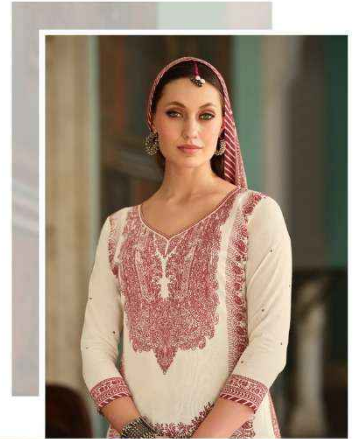

Zulfat
Designs by Zulfa

547-002