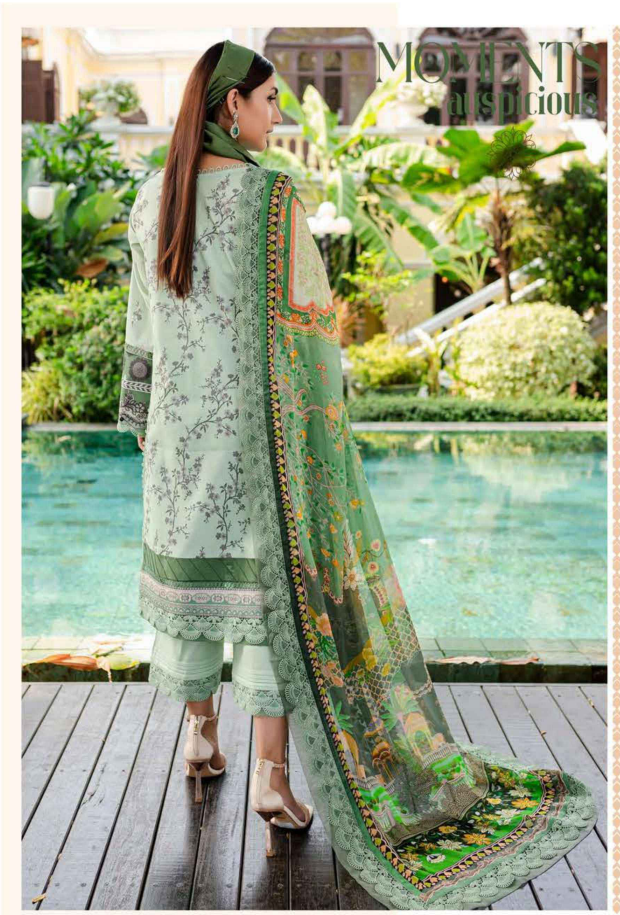

SANA SAFINA VOL-02

LUXURY COTTON COLLECTION

SANA SAFINA VOL-02

LUXURY COTTON COLLECTION

201

QUEEN

SANA SAFINA
LUXURY PERSON COLLECTION

203

THE SUPPLE ROSE

Their patterns have been designed to the smallest detail to rival their features- perfect to the smallest degree. Some consider them illusions, judging from their perfection. And when they realize that these damasks do truly exist, they marvel upon the richness of existence.