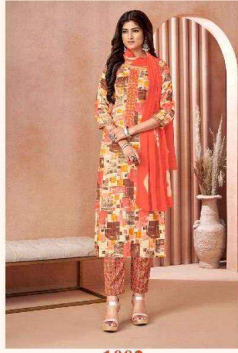

1001

1002

1005

1006

1003

1004

1007

1008