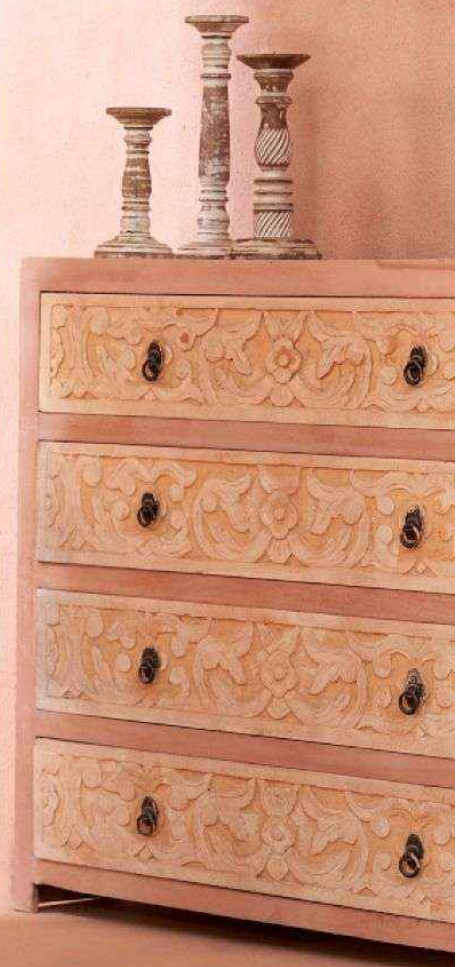

BALAJI™
Cotton
Designer Gehwar Suit
Sreeleela
1006