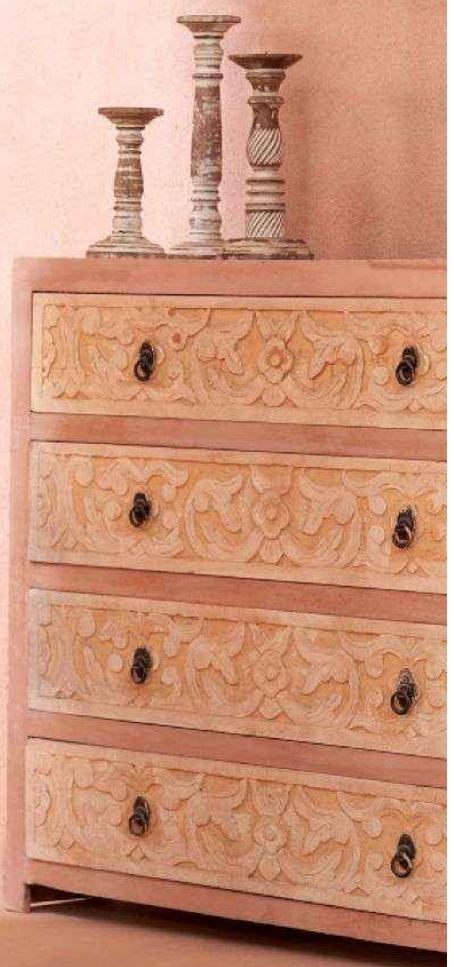

BALAJI™
Cotton
Designer Gehwar Suit
Sreeleela
1006