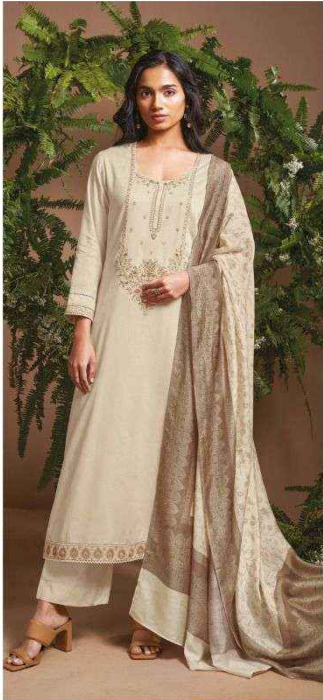

Ganga®
Eloraina

S2451

Ganga®
Eloraina

S2451

Ganga®

S2451-A

Ganga®

S2451-A

S2451-B

Ganga®
Eloraina
S2451- A/B

S2451-B

PRODUCT NAME	<i>ELORAINA</i>
D.NO.	S2451
DESCRIPTION	TOP PREMIUM COTTON PATTERN SOLID WITH NECK & DAMAN EMBROIDERY WITH LACE BOTTOM PREMIUM COTTON SOLID COLOUR DUPATTA FINEST BEMBERG LAWN PRINTED
HSN CODE	520851
WHOLESALE PRICE	1910/- EACH+GST(EXTRA)