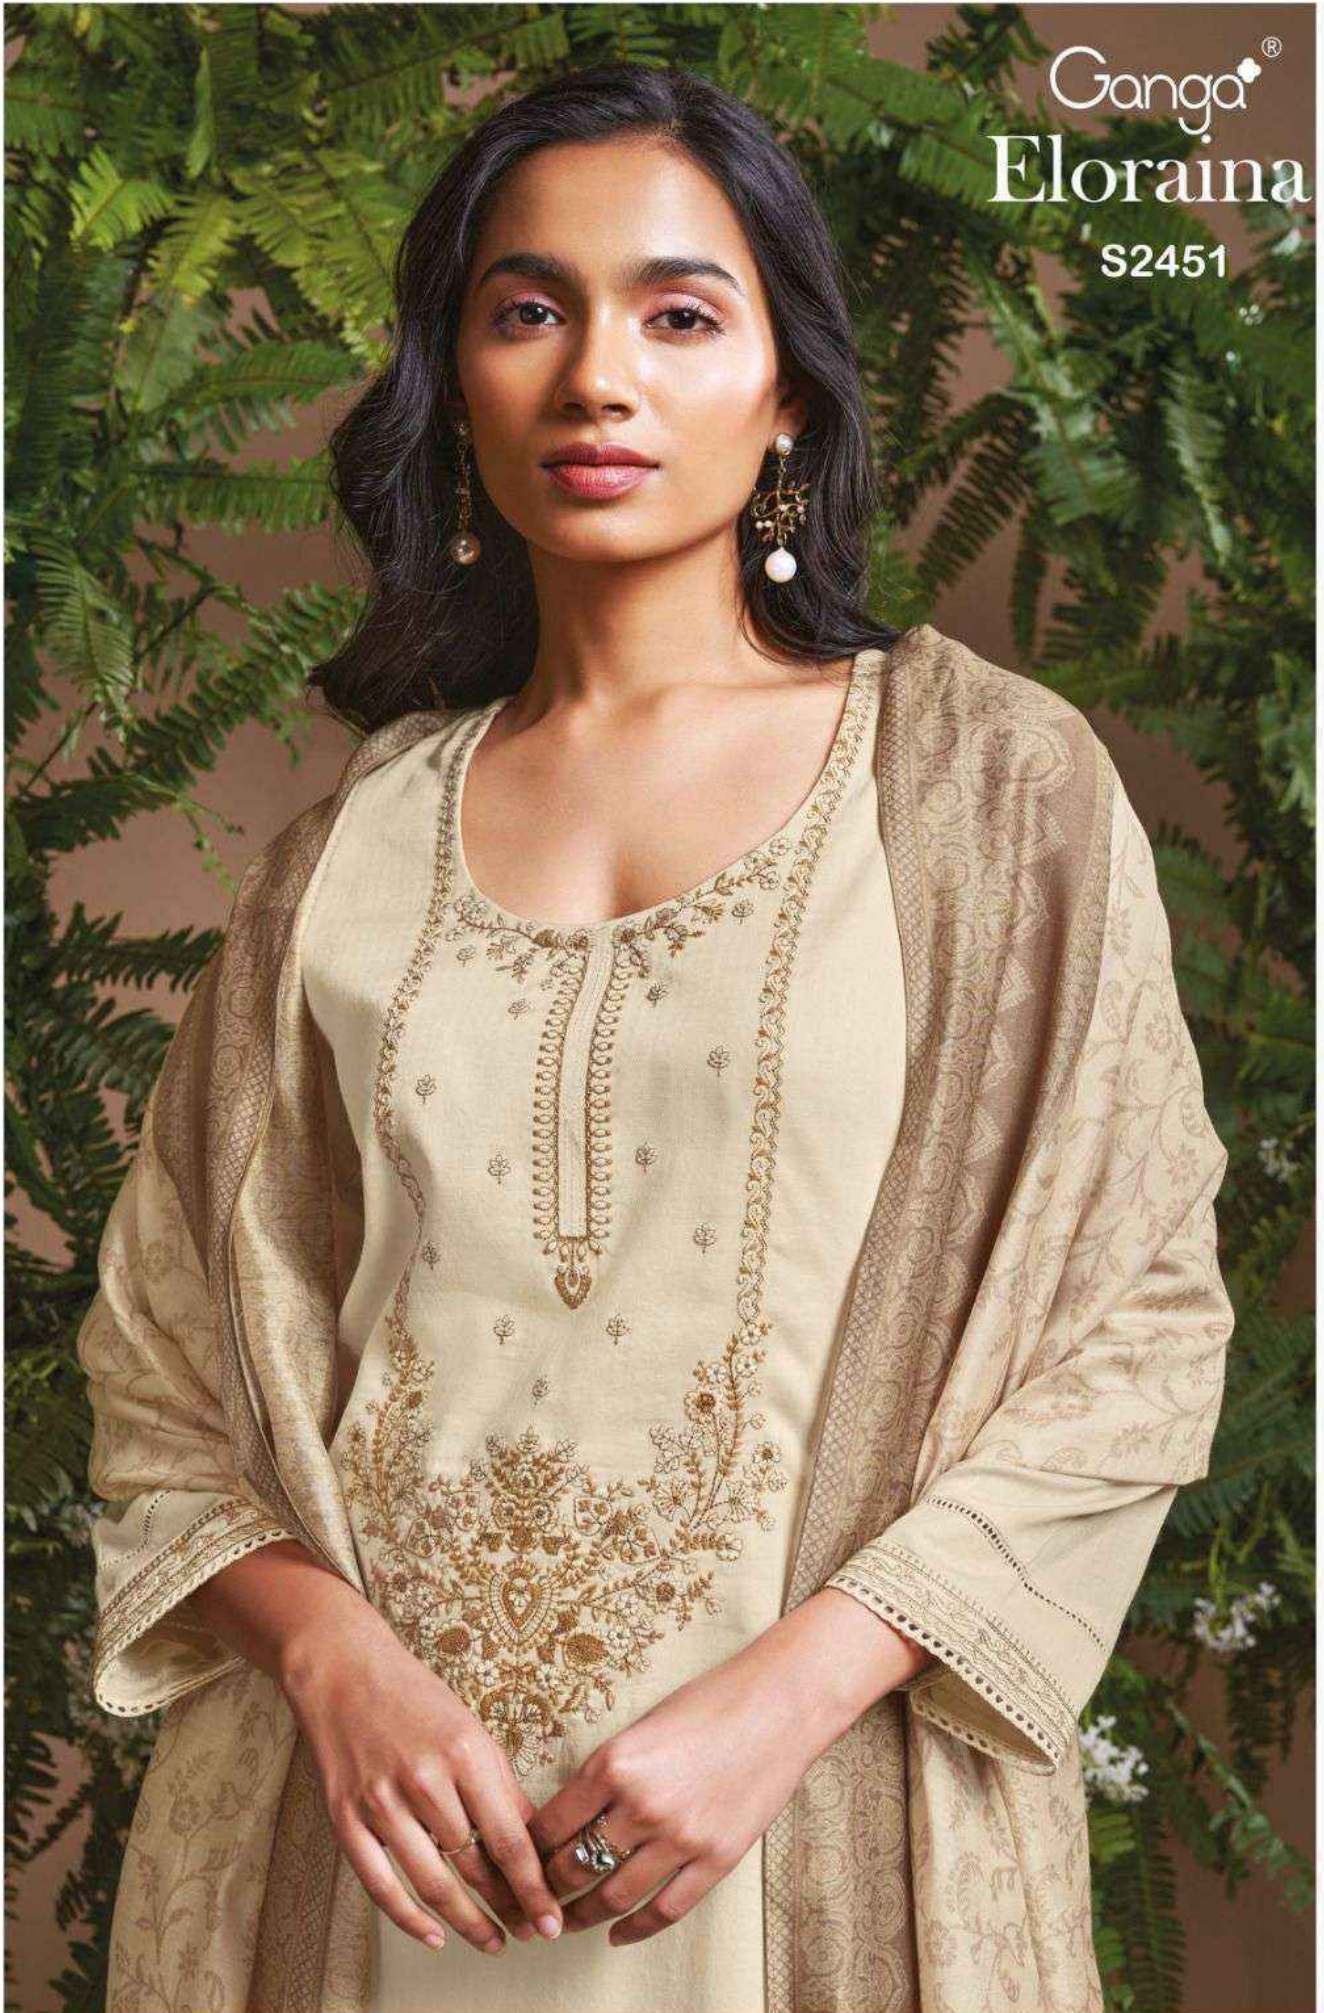

Ganga®
Eloraina

S2451

Ganga®
Eloraina

S2451

Ganga®

S2451-A

Ganga®

S2451-A

S2451-B

Ganga®
Eloraina
S2451- A/B

S2451-B

PRODUCT NAME	<i>ELORAINA</i>
D.NO.	S2451
DESCRIPTION	TOP PREMIUM COTTON PATTERN SOLID WITH NECK & DAMAN EMBROIDERY WITH LACE BOTTOM PREMIUM COTTON SOLID COLOUR DUPATTA FINEST BEMBERG LAWN PRINTED
HSN CODE	520851
WHOLESALE PRICE	1910/- EACH+GST(EXTRA)