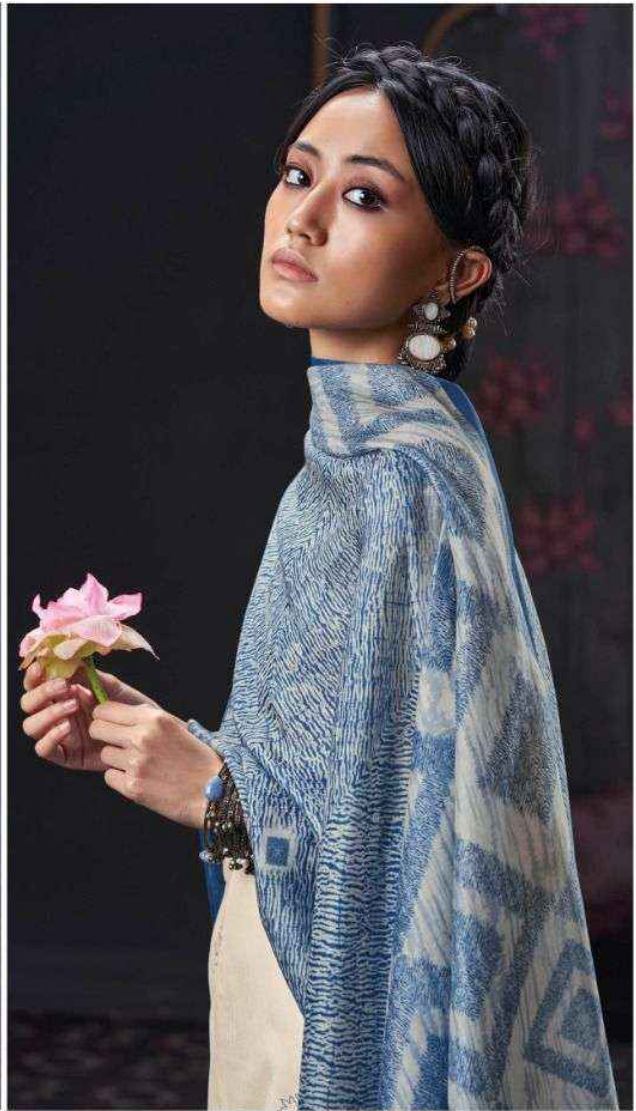

Ganga®

IZARA

PRODUCT NAME	<i>IZARA</i>
D.NO.	C1813 TO C1818
DESCRIPTION	<p>TOP PREMIUM COTTON PATTERN SOLID COLOUR WITH EMBROIDERY, PRINTED PACTH WORK, HAND WORK AND COTTON LACE</p> <p>BOTTOM PREMIUM COTTON SOLID COLOUR</p> <p>DUPATTA PREMIUM BEMBERG LAWN PRINTED WITH TASSEL</p>
HSN CODE	520831
WHOLESALE PRICE	1695/- EACH+GST(EXTRA)

Ganga®

C1813

Ganga®

IZARA

Ganga®

C1814

Ganga®

C1815