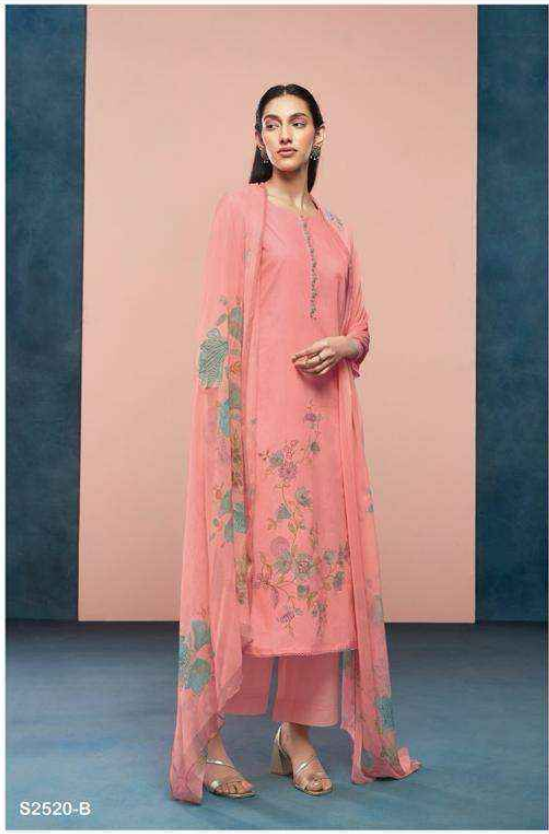

Ganga®

Havishaa

S2520

Ganga®

Havishaa

S2520

S2520-A

Ganga®

Ganga®

Ganga®

Ganga®

S2520-C

S2520-A

S2520-B

S2520-C

S2520-D

Ganga®
Havishaa
S2520- A/B/C/D

S2520-D

S2520-B

PRODUCT NAME	HAVISHAA
D.NO.	S2520
DESCRIPTION	TOP PREMIUM COTTON PRINTED WITH EMBROIDERY AND COTTON LACE ON DAMAN BOTTOM PREMIUM COTTON SOLID COLOUR DUPATTA PREMIUM PURE CHIFFON PRINTED
HSN CODE	520851
WHOLESALE PRICE	1290/- EACH+GST(EXTRA)