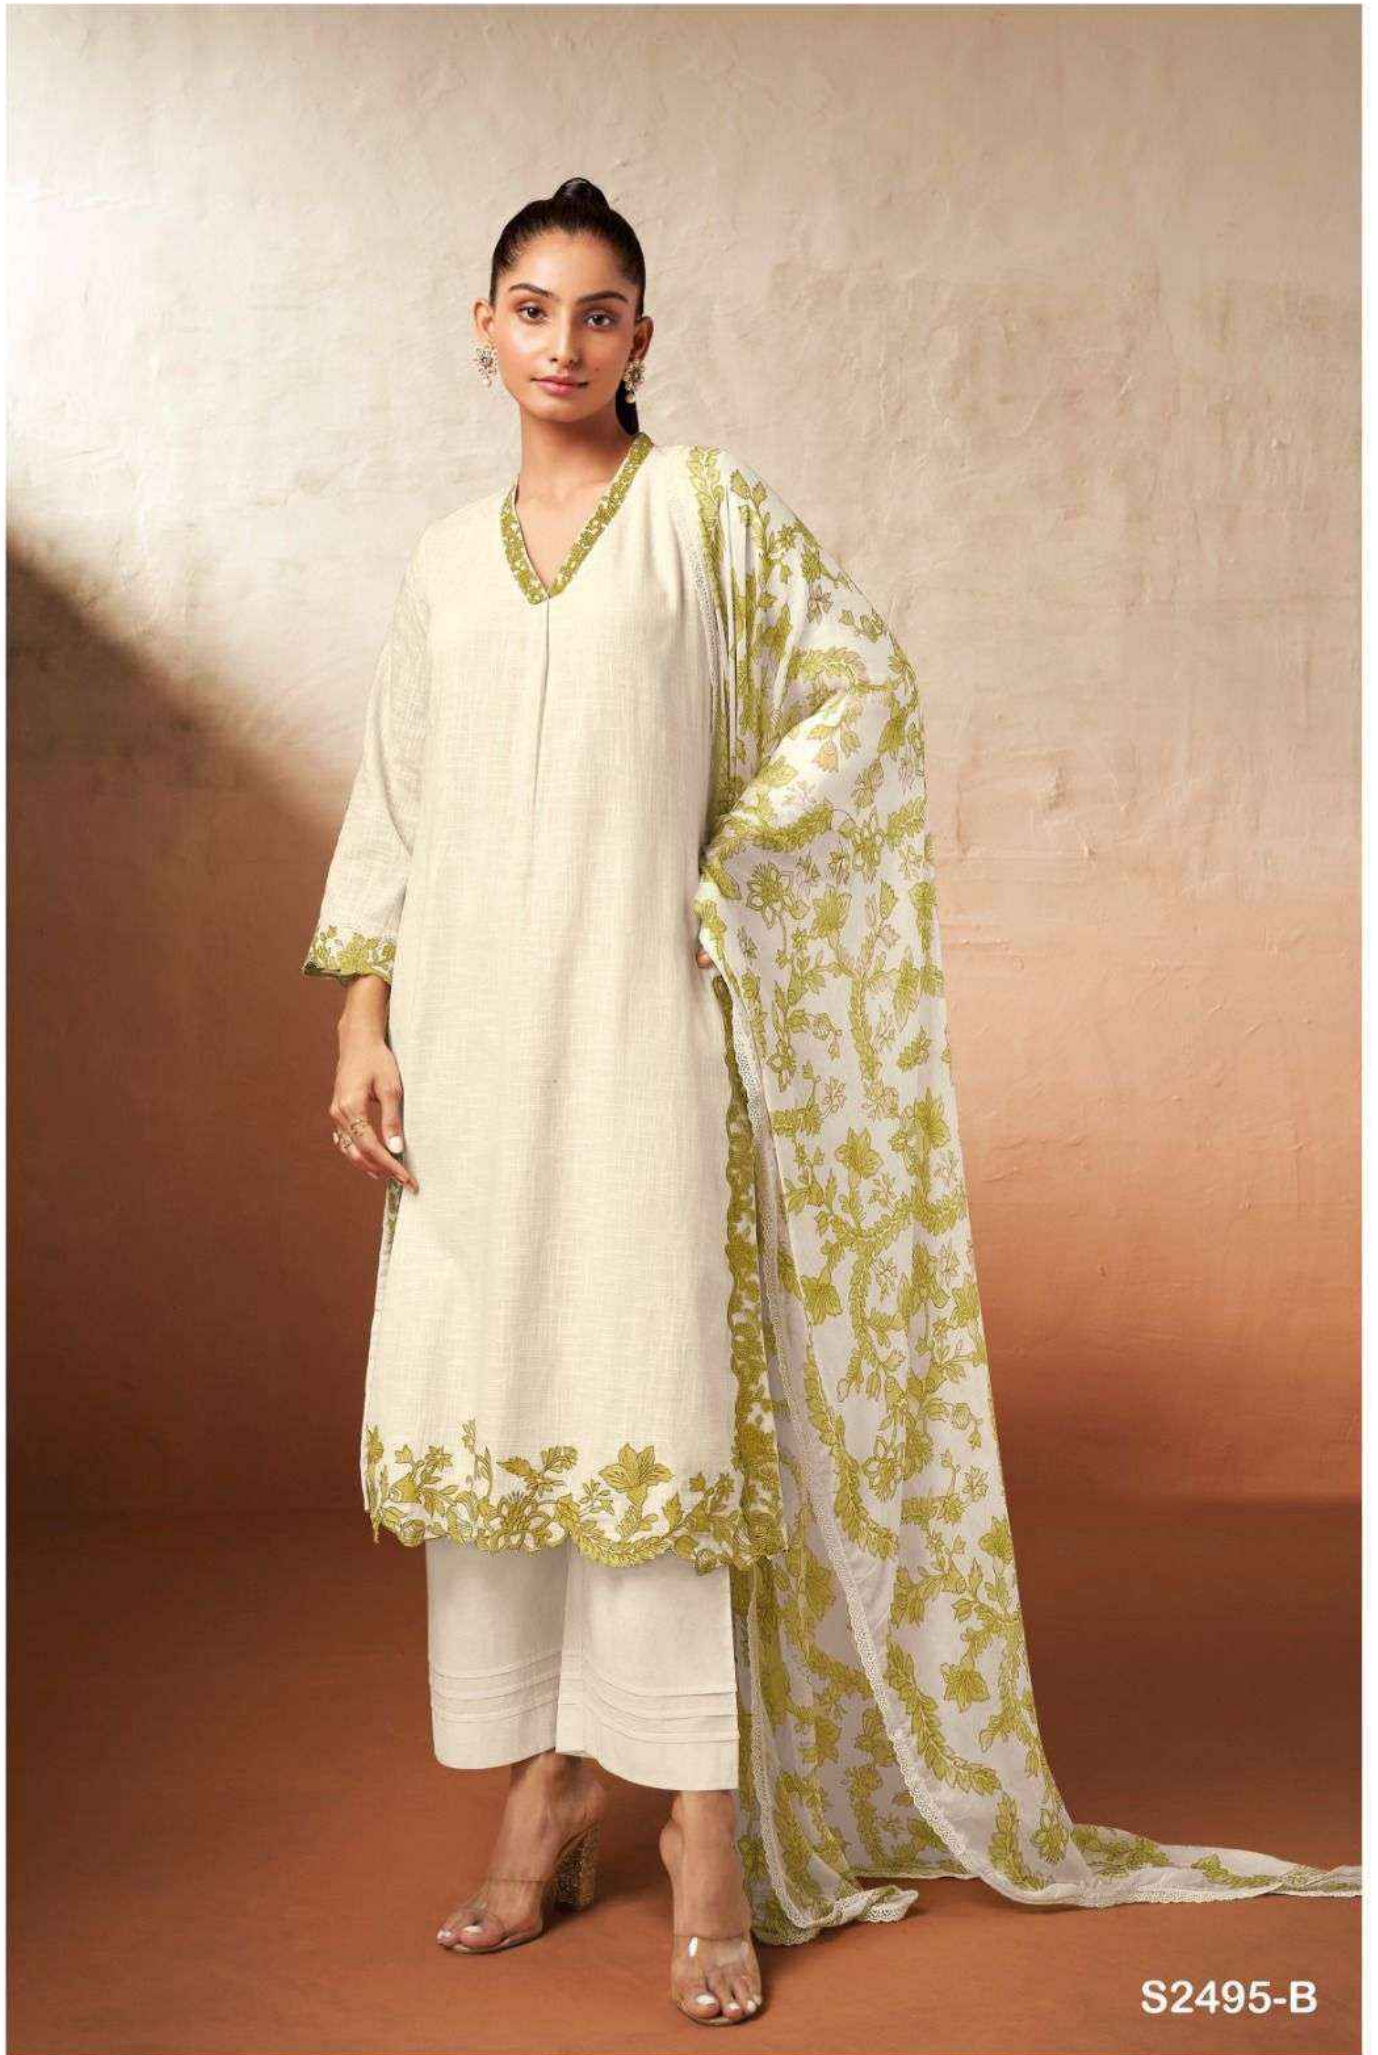

Ganga®
Jessi
S2495

S2495-A

S2495-A

PRODUCT NAME	JESSI
D.NO.	S2495
DESCRIPTION	<p>TOP PREMIUM COTTON LINEN SOLID WITH EMBROIDERY ON DAMAN, SLEEVE AND FRONT</p> <p>BOTTOM PREMIUM COTTON SOLID COLOUR</p> <p>DUPATTA PURE CHIFFON PRINTED WITH EMBROIDERY LACE</p>
HSN CODE	520831
WHOLESALE PRICE	1790/- EACH+GST(EXTRA)

Ganga®
Jessi
S2495

S2495-B

Ganga®

S2495-A

S2495-B

Ganga®
Jessi
S2495- A/B