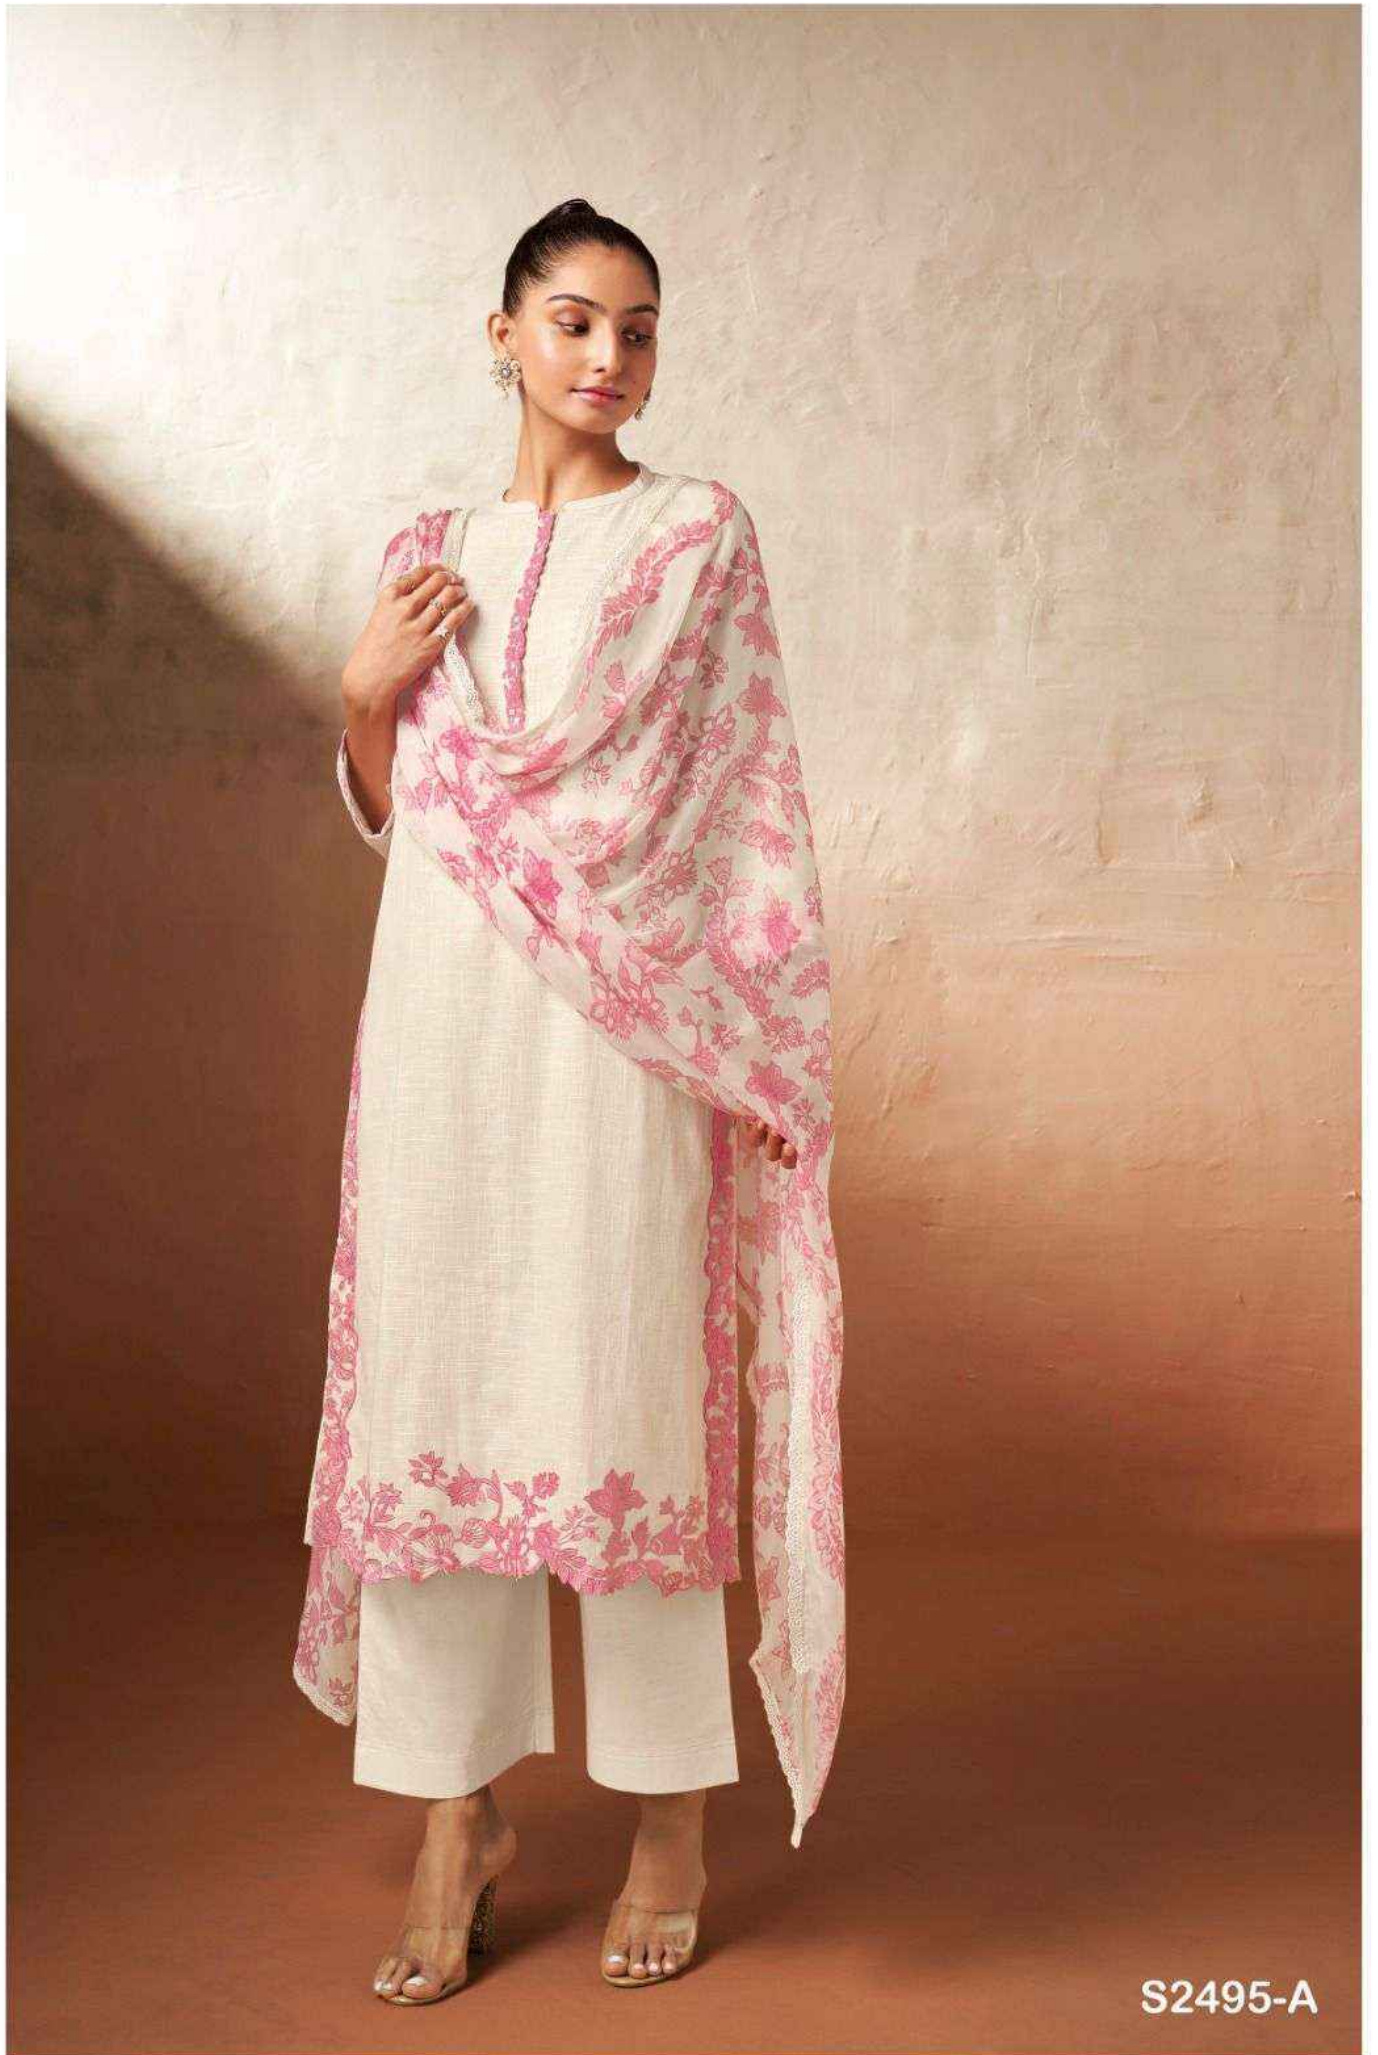

Ganga®
Jessi
S2495

S2495-A

S2495-A

PRODUCT NAME	JESSI
D.NO.	S2495
DESCRIPTION	<p>TOP PREMIUM COTTON LINEN SOLID WITH EMBROIDERY ON DAMAN, SLEEVE AND FRONT</p> <p>BOTTOM PREMIUM COTTON SOLID COLOUR</p> <p>DUPATTA PURE CHIFFON PRINTED WITH EMBROIDERY LACE</p>
HSN CODE	520831
WHOLESALE PRICE	1790/- EACH+GST(EXTRA)

Ganga®
Jessi
S2495

S2495-B

Ganga®

S2495-A

S2495-B

Ganga®
Jessi
S2495- A/B