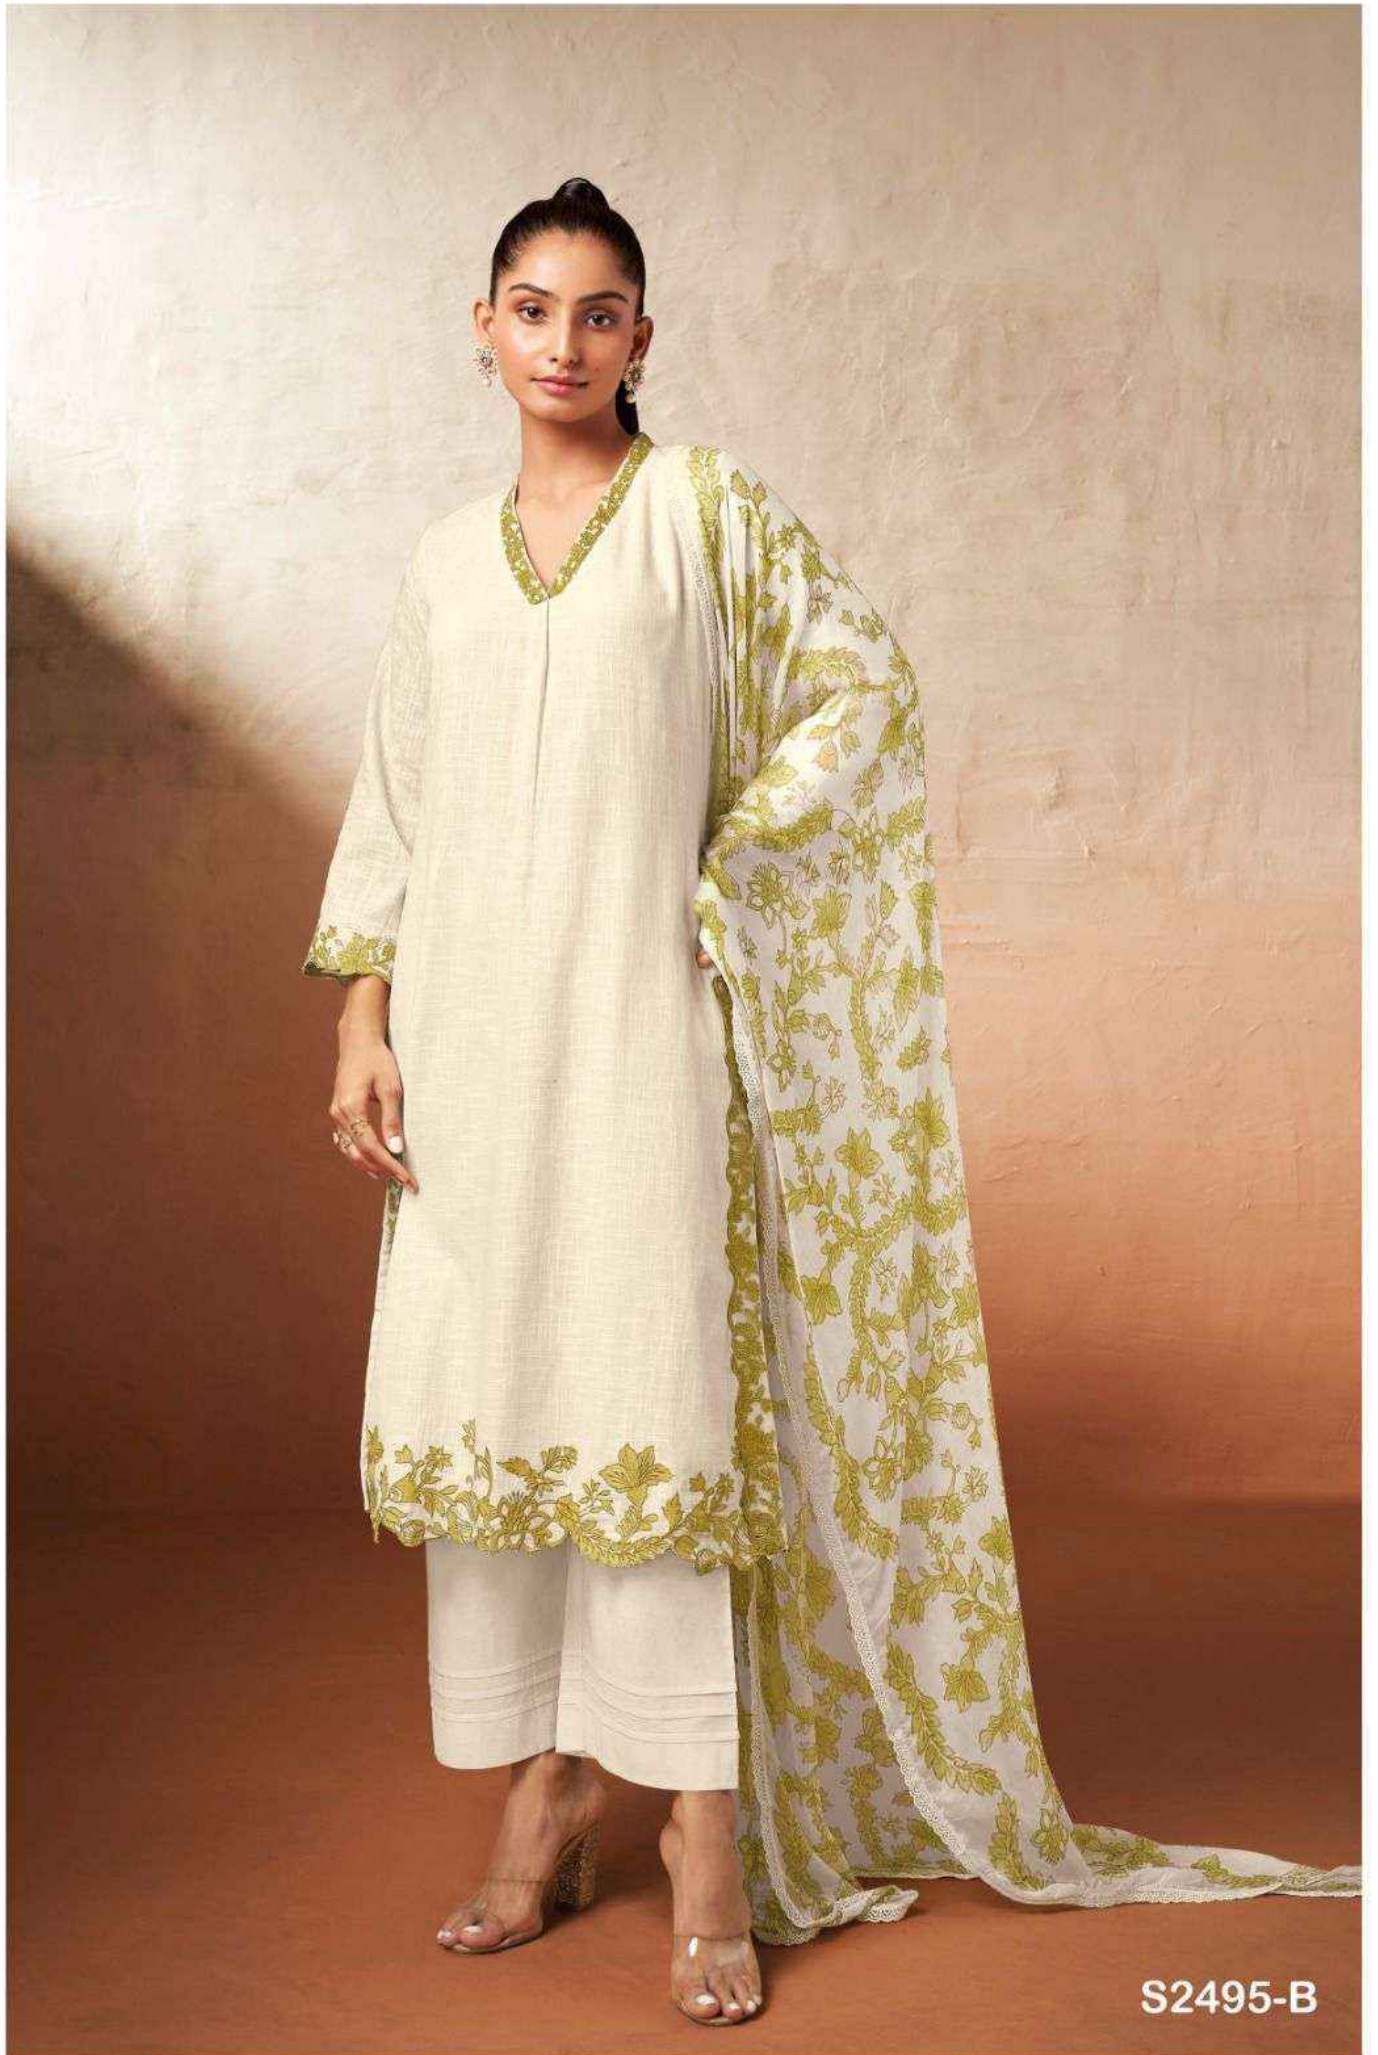

Ganga®  
Jessi  
S2495

S2495-A

S2495-A

PRODUCT NAME	<b>JESSI</b>
D.NO.	S2495
DESCRIPTION	<p><b>TOP</b> PREMIUM COTTON LINEN SOLID WITH EMBROIDERY ON DAMAN, SLEEVE AND FRONT</p> <p><b>BOTTOM</b> PREMIUM COTTON SOLID COLOUR</p> <p><b>DUPATTA</b> PURE CHIFFON PRINTED WITH EMBROIDERY LACE</p>
HSN CODE	<b>520831</b>
WHOLESALE PRICE	<b>1790/- EACH+GST(EXTRA)</b>

Ganga®  
Jessi  
S2495

S2495-B

Ganga®

S2495-A

S2495-B

Ganga®  
Jessi  
S2495- A/B