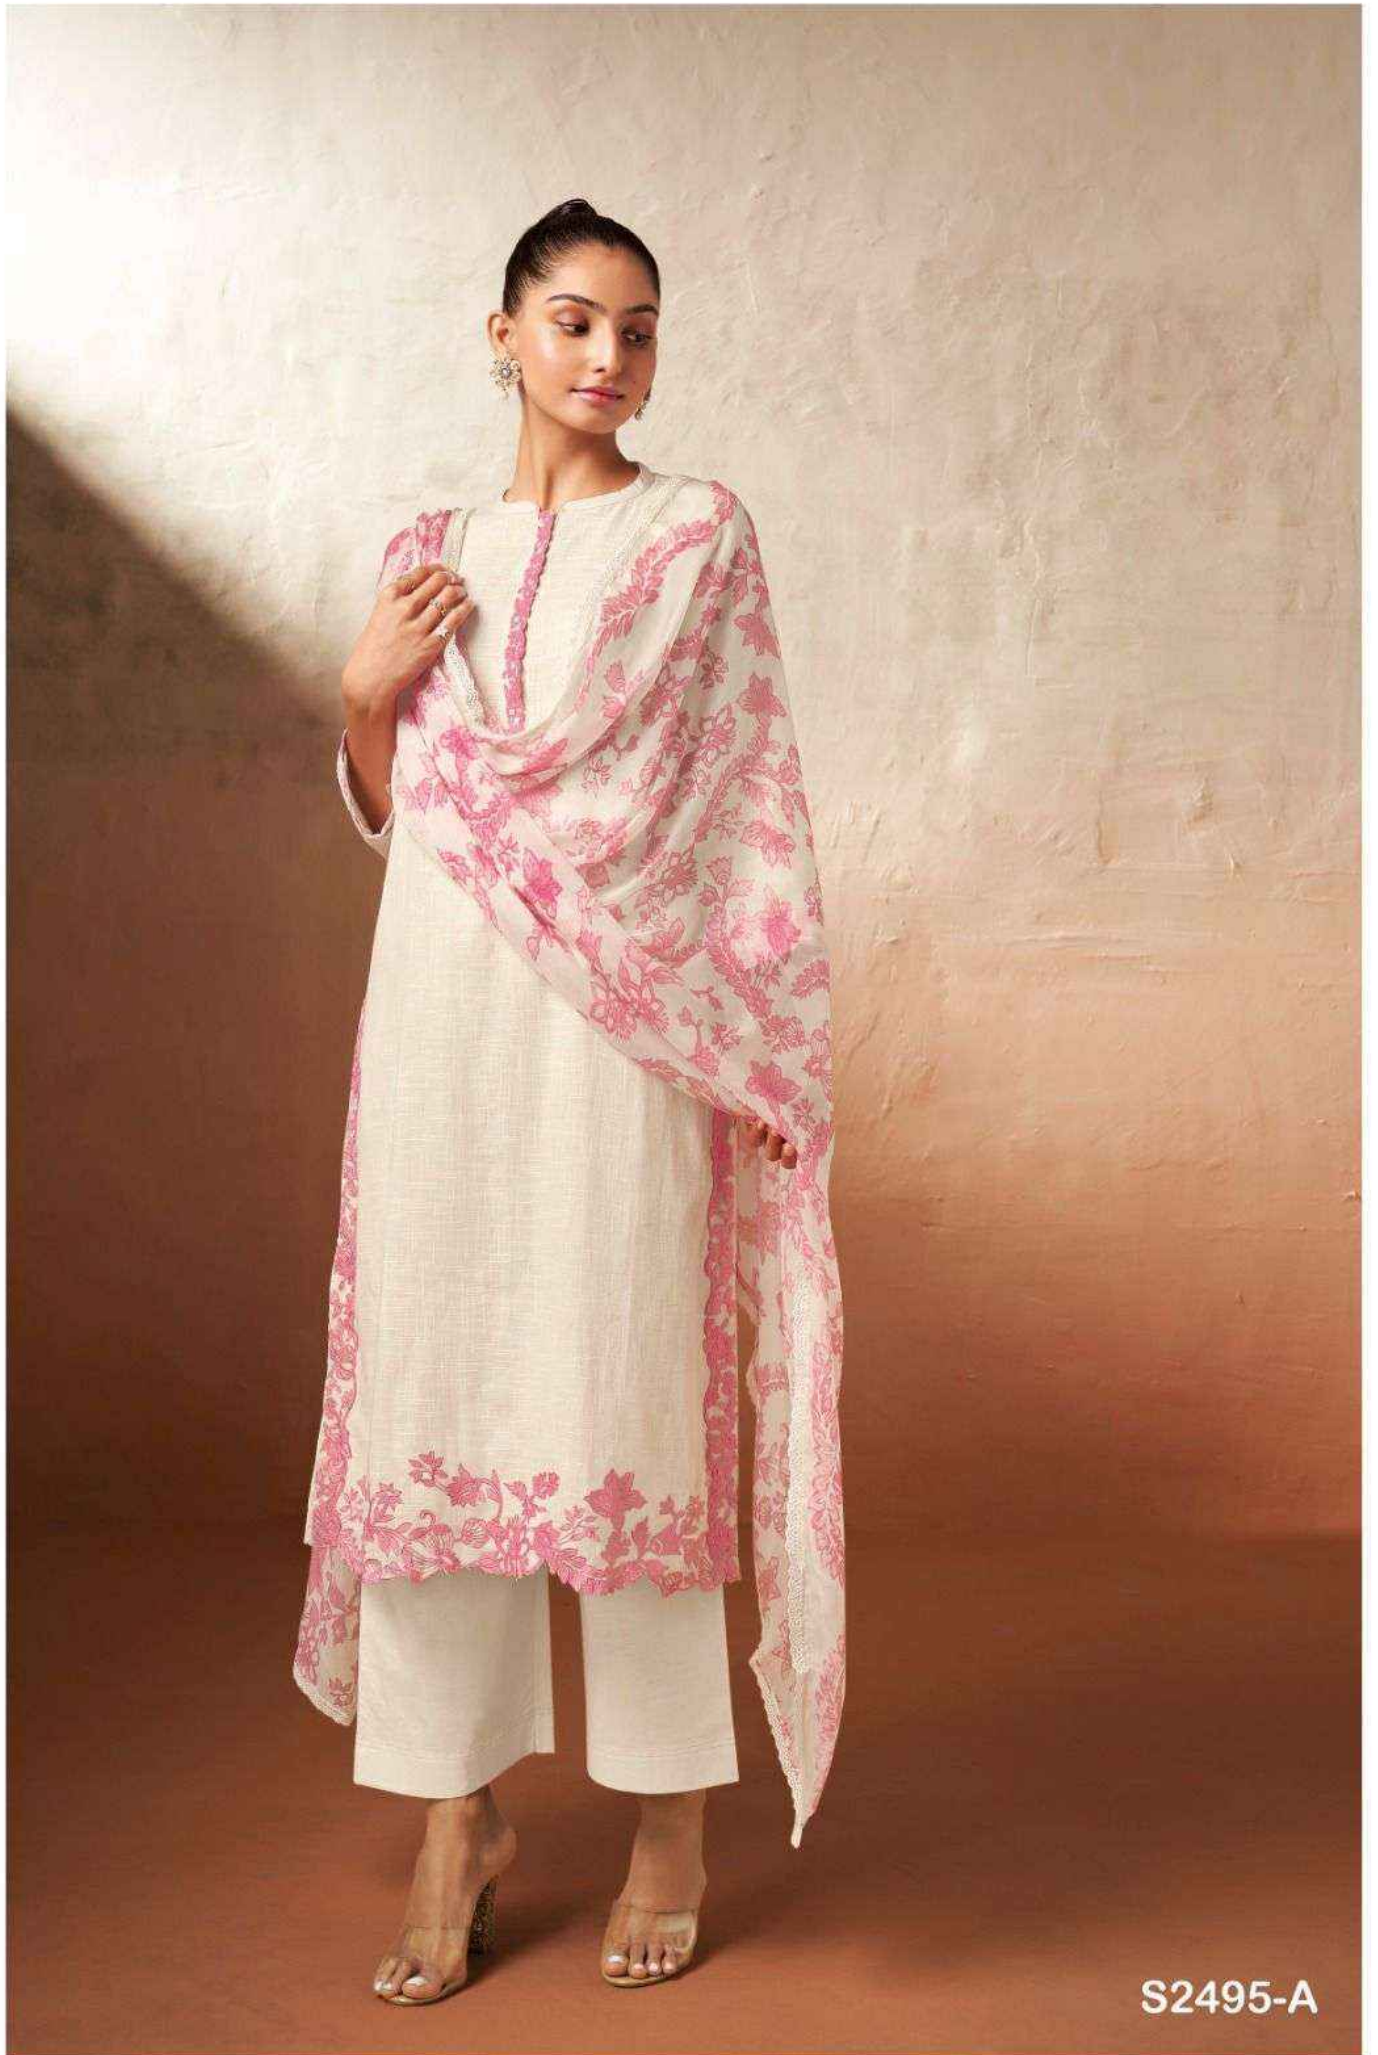

Ganga®  
Jessi  
S2495

S2495-A

S2495-A

PRODUCT NAME	<b>JESSI</b>
D.NO.	S2495
DESCRIPTION	<p><b>TOP</b> PREMIUM COTTON LINEN SOLID WITH EMBROIDERY ON DAMAN, SLEEVE AND FRONT</p> <p><b>BOTTOM</b> PREMIUM COTTON SOLID COLOUR</p> <p><b>DUPATTA</b> PURE CHIFFON PRINTED WITH EMBROIDERY LACE</p>
HSN CODE	<b>520831</b>
WHOLESALE PRICE	<b>1790/- EACH+GST(EXTRA)</b>

Ganga®  
Jessi  
S2495

S2495-B

Ganga®

S2495-A

S2495-B

Ganga®  
Jessi  
S2495- A/B