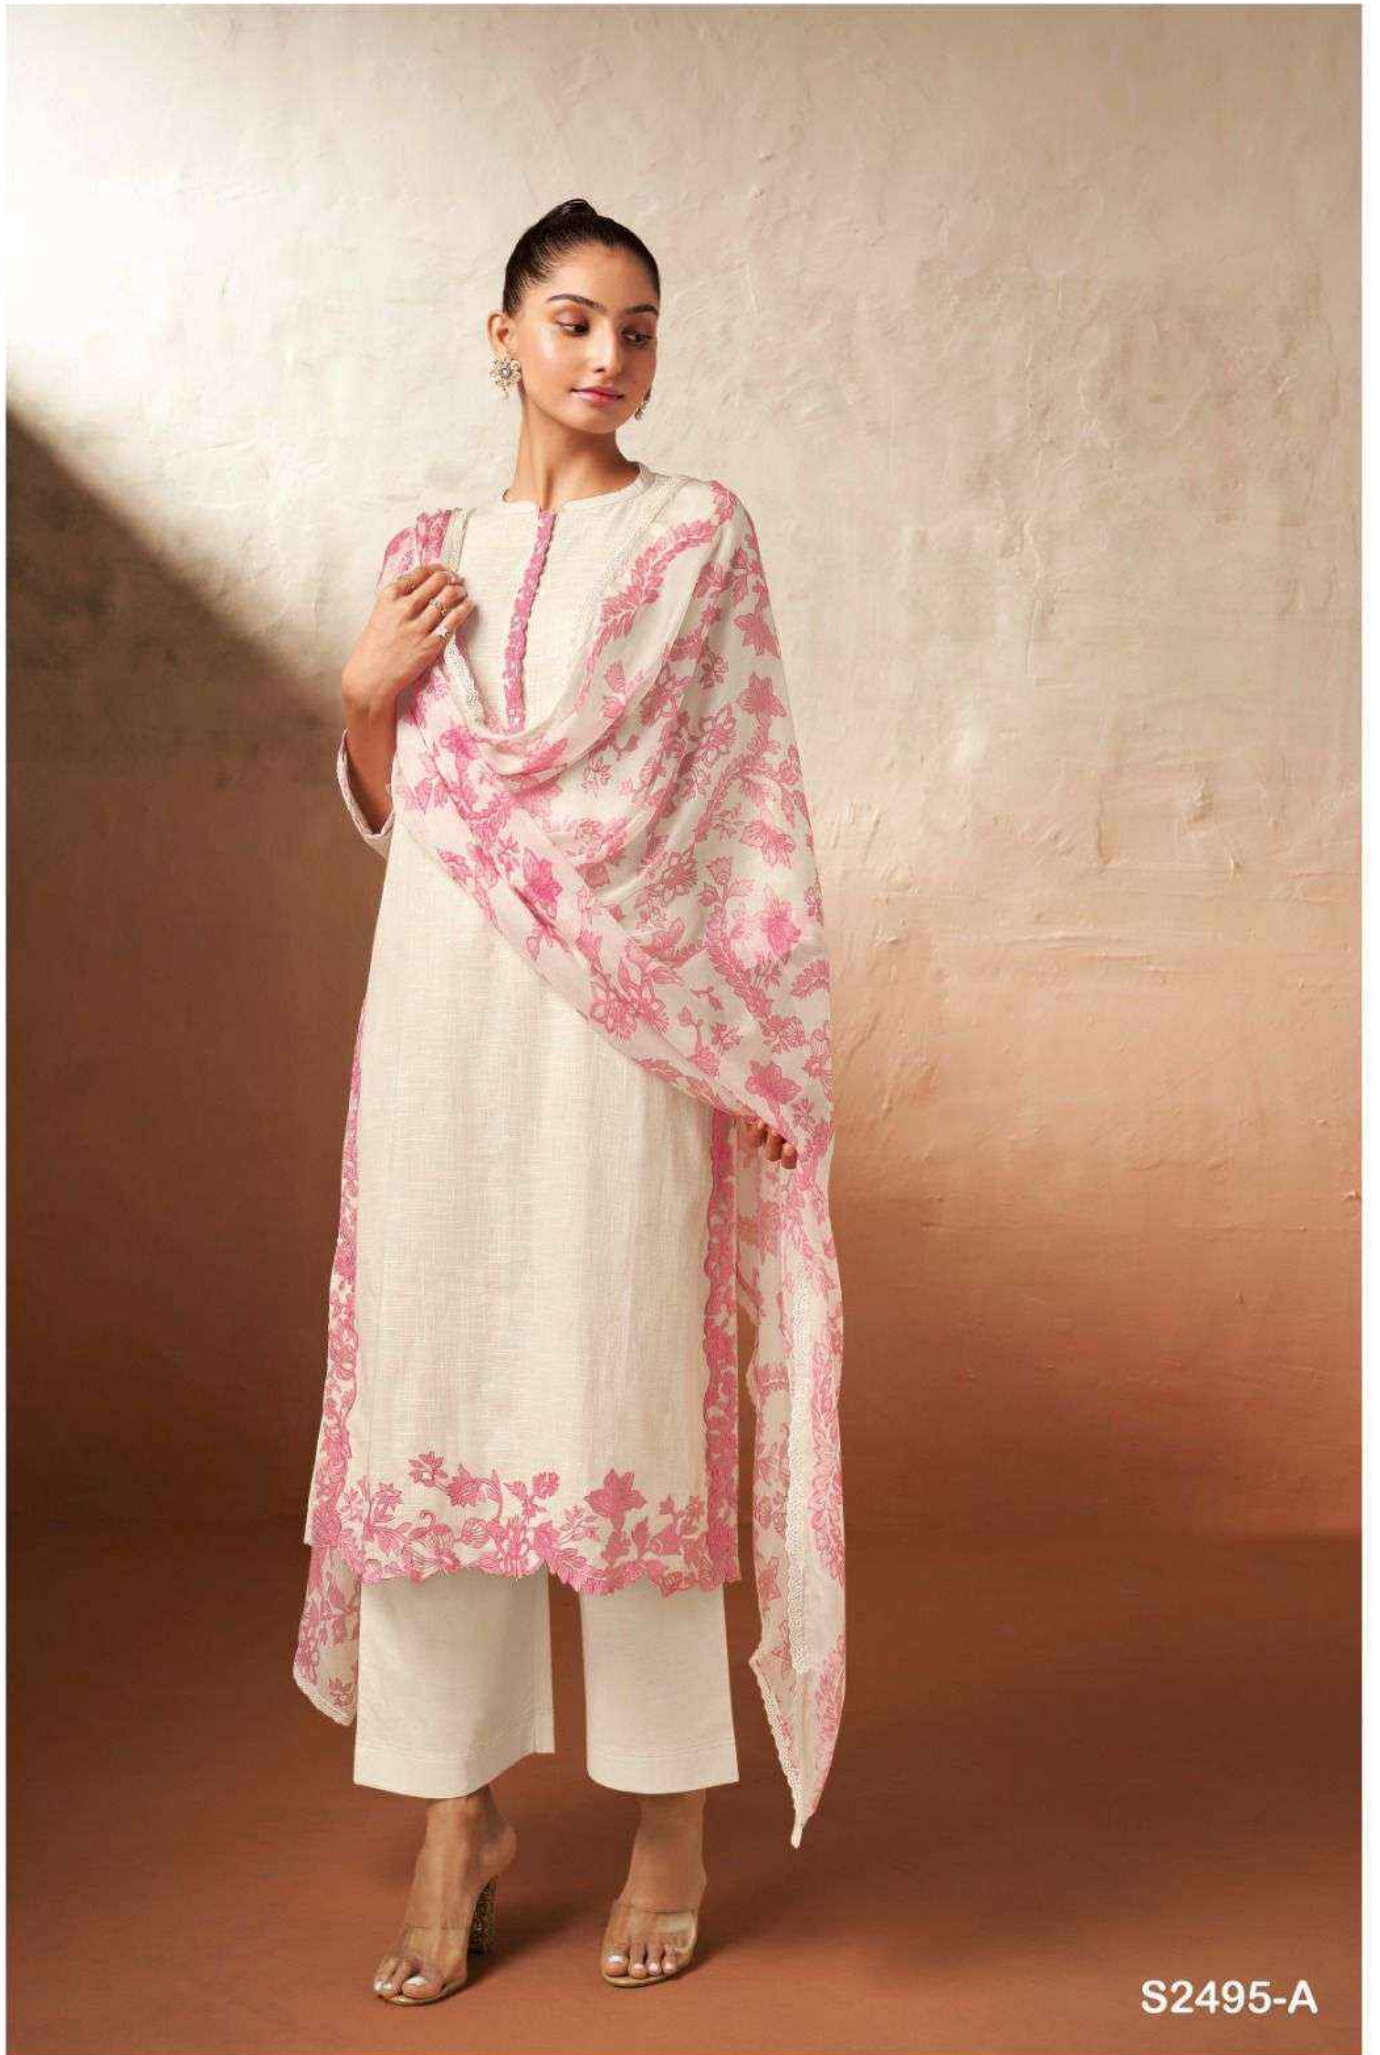

Ganga®
Jessi
S2495

S2495-A

S2495-A

PRODUCT NAME	JESSI
D.NO.	S2495
DESCRIPTION	<p>TOP PREMIUM COTTON LINEN SOLID WITH EMBROIDERY ON DAMAN, SLEEVE AND FRONT</p> <p>BOTTOM PREMIUM COTTON SOLID COLOUR</p> <p>DUPATTA PURE CHIFFON PRINTED WITH EMBROIDERY LACE</p>
HSN CODE	520831
WHOLESALE PRICE	1790/- EACH+GST(EXTRA)

Ganga®
Jessi
S2495

S2495-B

Ganga®

S2495-A

S2495-B

Ganga®
Jessi
S2495- A/B