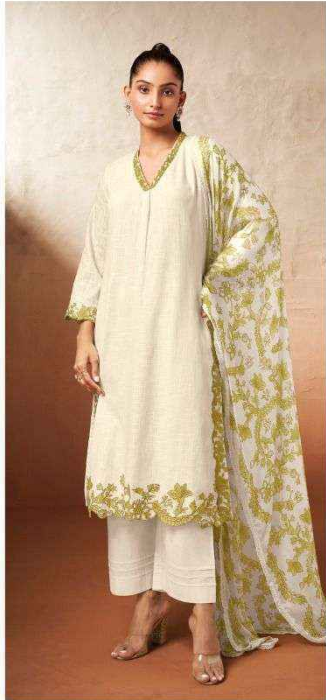

Ganga®  
Jessi  
S2495

S2495-A

S2495-A

PRODUCT NAME	<b>JESSI</b>
D.NO.	S2495
DESCRIPTION	<p><b>TOP</b> PREMIUM COTTON LINEN SOLID WITH EMBROIDERY ON DAMAN, SLEEVE AND FRONT</p> <p><b>BOTTOM</b> PREMIUM COTTON SOLID COLOUR</p> <p><b>DUPATTA</b> PURE CHIFFON PRINTED WITH EMBROIDERY LACE</p>
HSN CODE	<b>520831</b>
WHOLESALE PRICE	<b>1790/- EACH+GST(EXTRA)</b>

Ganga®  
Jessi  
S2495

S2495-B

Ganga®

S2495-A

S2495-B

Ganga®  
Jessi  
S2495- A/B