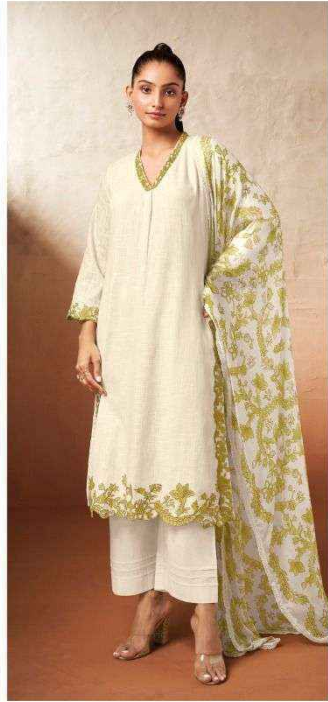

Ganga®
Jessi
S2495

S2495-A

S2495-A

PRODUCT NAME	JESSI
D.NO.	S2495
DESCRIPTION	<p>TOP PREMIUM COTTON LINEN SOLID WITH EMBROIDERY ON DAMAN, SLEEVE AND FRONT</p> <p>BOTTOM PREMIUM COTTON SOLID COLOUR</p> <p>DUPATTA PURE CHIFFON PRINTED WITH EMBROIDERY LACE</p>
HSN CODE	520831
WHOLESALE PRICE	1790/- EACH+GST(EXTRA)

Ganga®
Jessi
S2495

S2495-B

Ganga®

S2495-A

S2495-B

Ganga®
Jessi
S2495- A/B