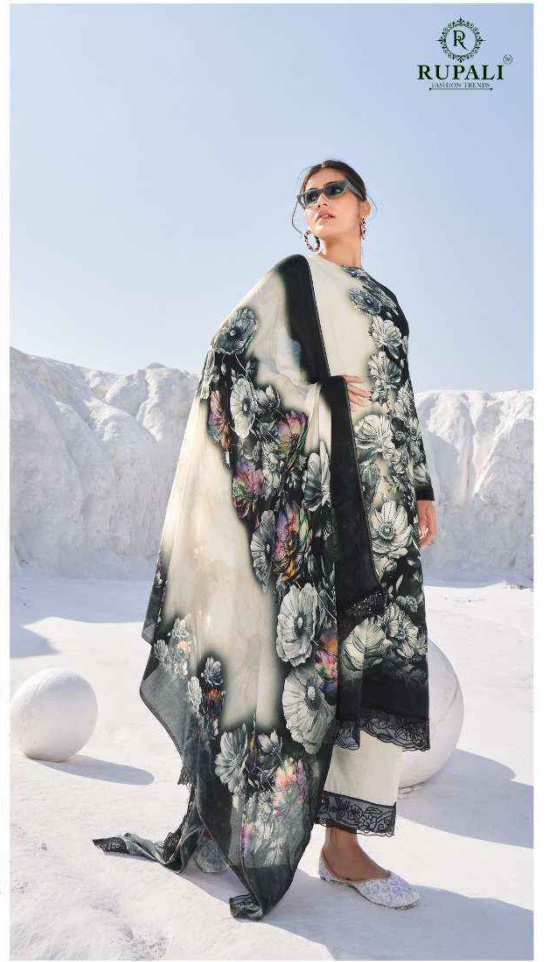

RUPALITM
FASHION TRENDS

White Moon

RUPALITM
FASHION TRENDS

White Moon

DE-1001

DE-1002

DE-1005

DE-1006

#2024

DE.10 02

DE 10 03

DE-10 03

Graceful

A blend of colors that highlight every corner of the attractive designs that in turn adore you with vast beauty

DE-10 04

DE IO 05