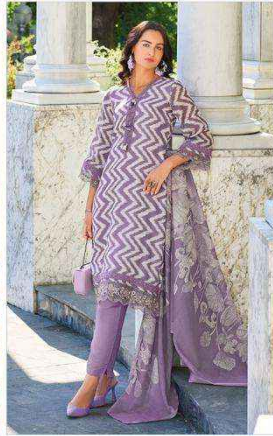

KAILEE™

fashion

TRADITIONAL ELEGANT WEAR

IZHAR - 42734

PURE ELEGANCE WITH **ALLURING FLORAL** PATTERNS ON LACY FABRIC AND ADD GLAMOUR TO **YOUR STYLE**

IZHAR - **42734**

KAILEE™

couture

100% COTTON | 100% SILK

IZHAR - 42731

IZHAR - 42732

IZHAR - 42733

IZHAR - 42734

IZHAR - 42735

IZHAR - 42736

KALEE
fashions