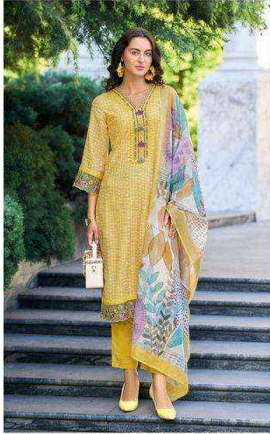

KAILEE™

Fashion

100% COTTON WEAVE

KAILEE™

fashion

TRADITIONAL ETHNIC WEAR

AN INSPIRATIONAL FABRICS UNDER THE DESIGNER PRINTED, IS TRUE TO ITS NAME, **TRADITIONAL** AND FOR **WOMAN** FROM ALL WALKS OF LIFE.

IZHAR - 42735

KAILEE™

fashion

100%NATURAL FIBRE WEAR

IZHAR - 42734

PURE ELEGANCE WITH **ALLURING FLORAL** PATTERNS ON LACY FABRIC AND ADD GLAMOUR TO **YOUR STYLE**

IZHAR - **42734**

KAILEE™

couture

100% COTTON | 100% SILK

IZHAR - 42731

IZHAR - 42732

IZHAR - 42733

IZHAR - 42734

IZHAR - 42735

IZHAR - 42736

KALEE
fashion