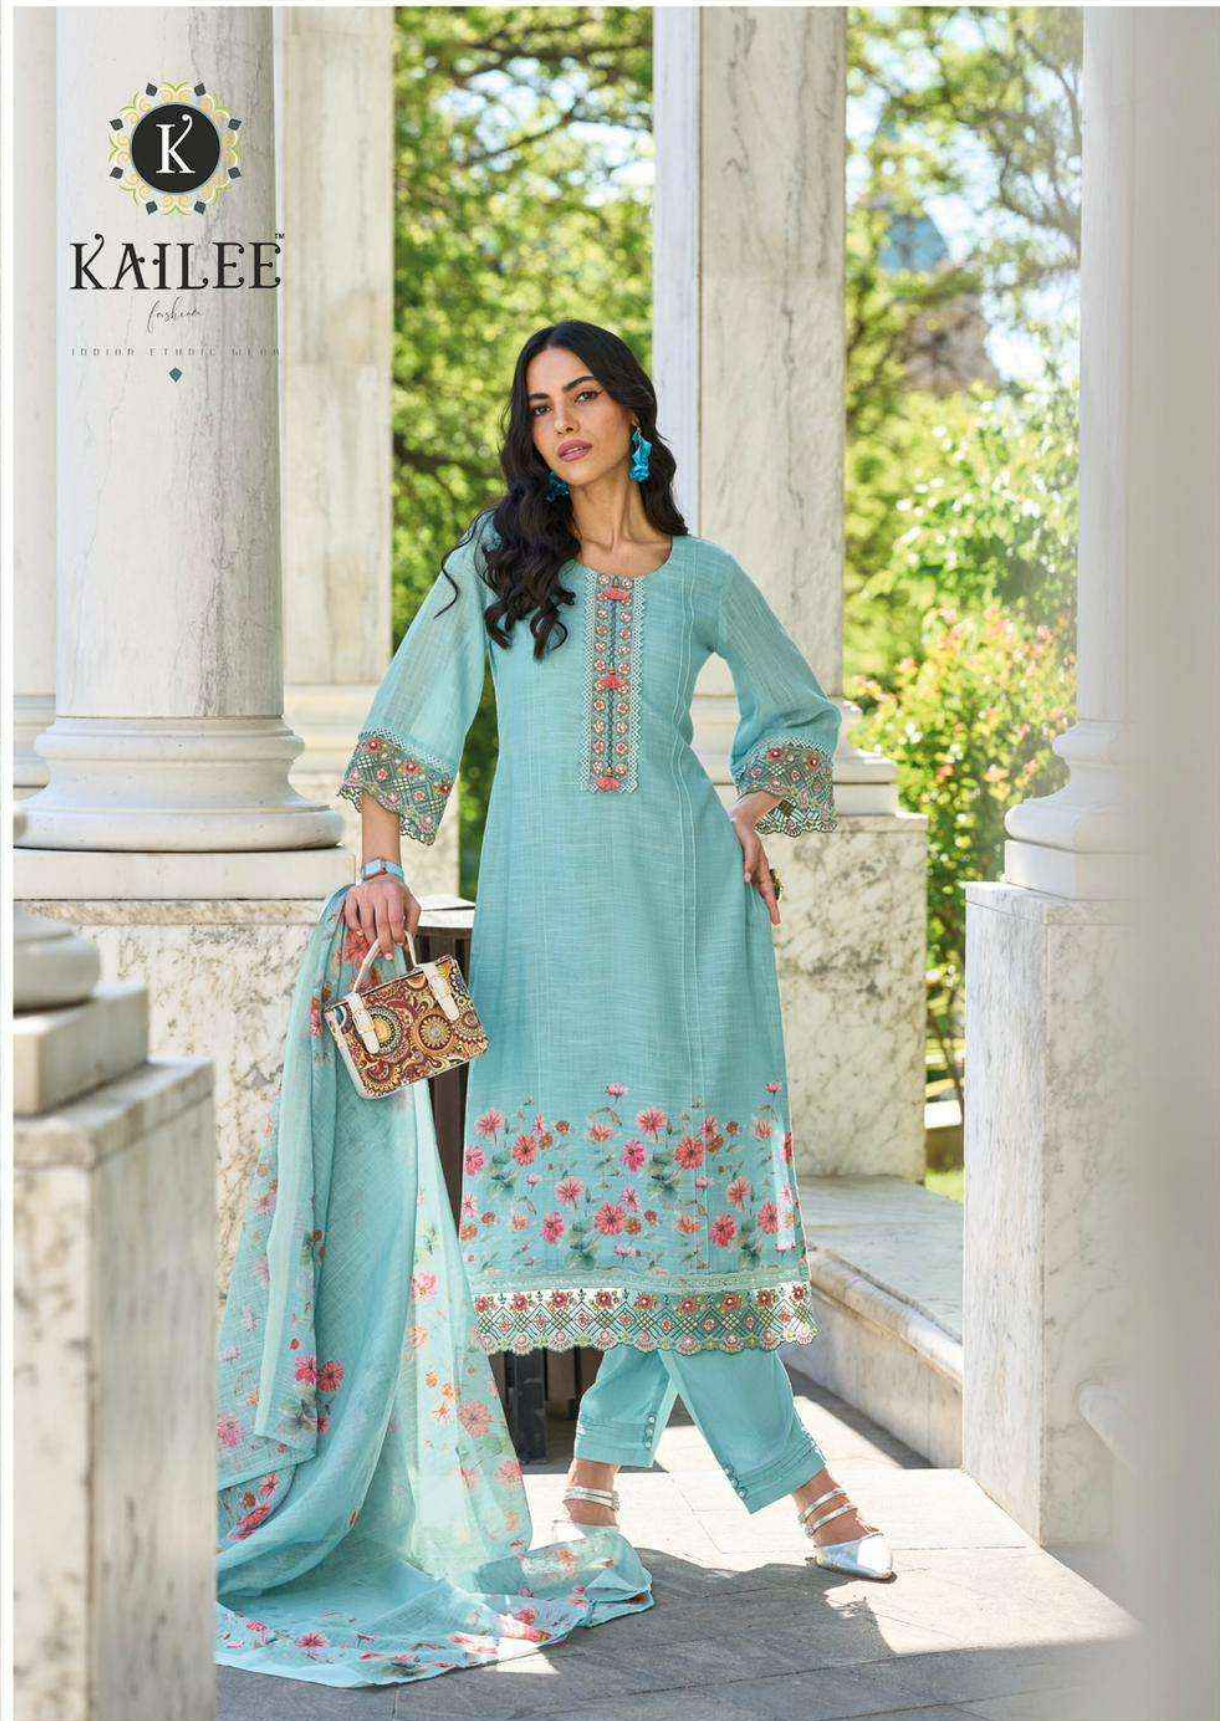

KAILEE™

Fashion

100% COTTON WEAVE

KAILEE™

fashion

TRADITIONAL ETHNIC WEAR

AN INSPIRATIONAL FABRICS UNDER THE DESIGNER PRINTED, IS TRUE TO ITS NAME, **TRADITIONAL** AND FOR **WOMAN** FROM ALL WALKS OF LIFE.

IZHAR - 42735

100% COTTON | 100% SILK

IZHAR - 42731

IZHAR - 42732

IZHAR - 42733

IZHAR - 42734

IZHAR - 42735

IZHAR - 42736

KALEE
fashion