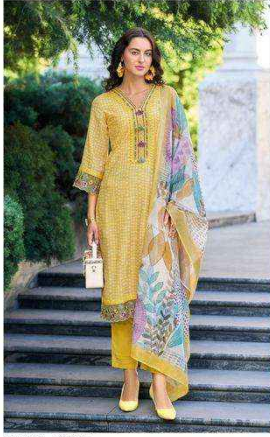

KAILEE™

Fashion

100% COTTON WEAR

KAILEE™

fashion

TRADITIONAL ETHNIC WEAR

AN INSPIRATIONAL FABRICS UNDER THE DESIGNER PRINTED, IS TRUE TO ITS NAME, **TRADITIONAL** AND FOR **WOMAN** FROM ALL WALKS OF LIFE.

IZHAR - 42735

KAILEE™

fashion

100%NATURAL FIBRE WEAR

IZHAR - 42734

PURE ELEGANCE WITH **ALLURING FLORAL** PATTERNS ON LACY FABRIC AND ADD GLAMOUR TO **YOUR STYLE**

IZHAR - **42734**

KAILEE™

couture

100% COTTON | 100% SILK

IZHAR - 42731

IZHAR - 42732

IZHAR - 42733

IZHAR - 42734

IZHAR - 42735

IZHAR - 42736

KALEE
fashions