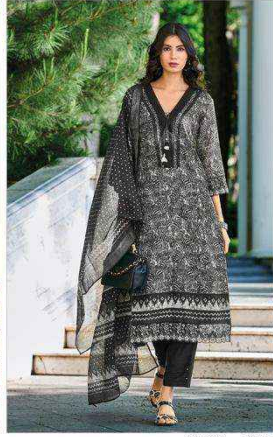

KAILEE™

Fashion

100% COTTON WEAR

KAILEE™

fashion

TRADITIONAL ETHNIC WEAR

AN INSPIRATIONAL FABRICS UNDER THE DESIGNER PRINTED, IS TRUE TO ITS NAME, **TRADITIONAL** AND FOR **WOMAN** FROM ALL WALKS OF LIFE.

IZHAR - 42735

KAILEE™

fashion

100%NATURAL FIBRE WEAR

IZHAR - 42734

PURE ELEGANCE WITH **ALLURING FLORAL** PATTERNS ON LACY FABRIC AND ADD GLAMOUR TO **YOUR STYLE**

IZHAR - **42734**

KAILEE™

couture

100% COTTON | 100% SILK

IZHAR - 42731

IZHAR - 42732

IZHAR - 42733

IZHAR - 42734

IZHAR - 42735

IZHAR - 42736

KALEE
fashions