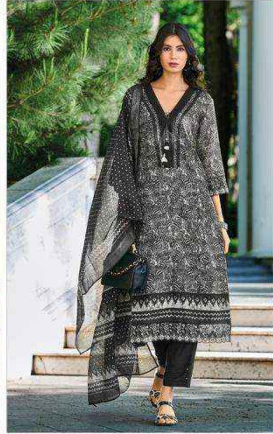

KAILEE™

Fashion

100% COTTON WEAVE

KAILEE™

fashion

TRADITIONAL ETHNIC WEAR

AN INSPIRATIONAL FABRICS UNDER THE DESIGNER PRINTED, IS TRUE TO ITS NAME, **TRADITIONAL** AND FOR **WOMAN** FROM ALL WALKS OF LIFE.

IZHAR - 42735

KAILEE™

fashion

100%NATURAL FIBRE WEAR

IZHAR - 42734

PURE ELEGANCE WITH **ALLURING FLORAL** PATTERNS ON LACY FABRIC AND ADD GLAMOUR TO **YOUR STYLE**

IZHAR - **42734**

KAILEE™

couture

100% COTTON | 100% SILK

IZHAR - 42731

IZHAR - 42732

IZHAR - 42733

IZHAR - 42734

IZHAR - 42735

IZHAR - 42736

KALEE
fashion