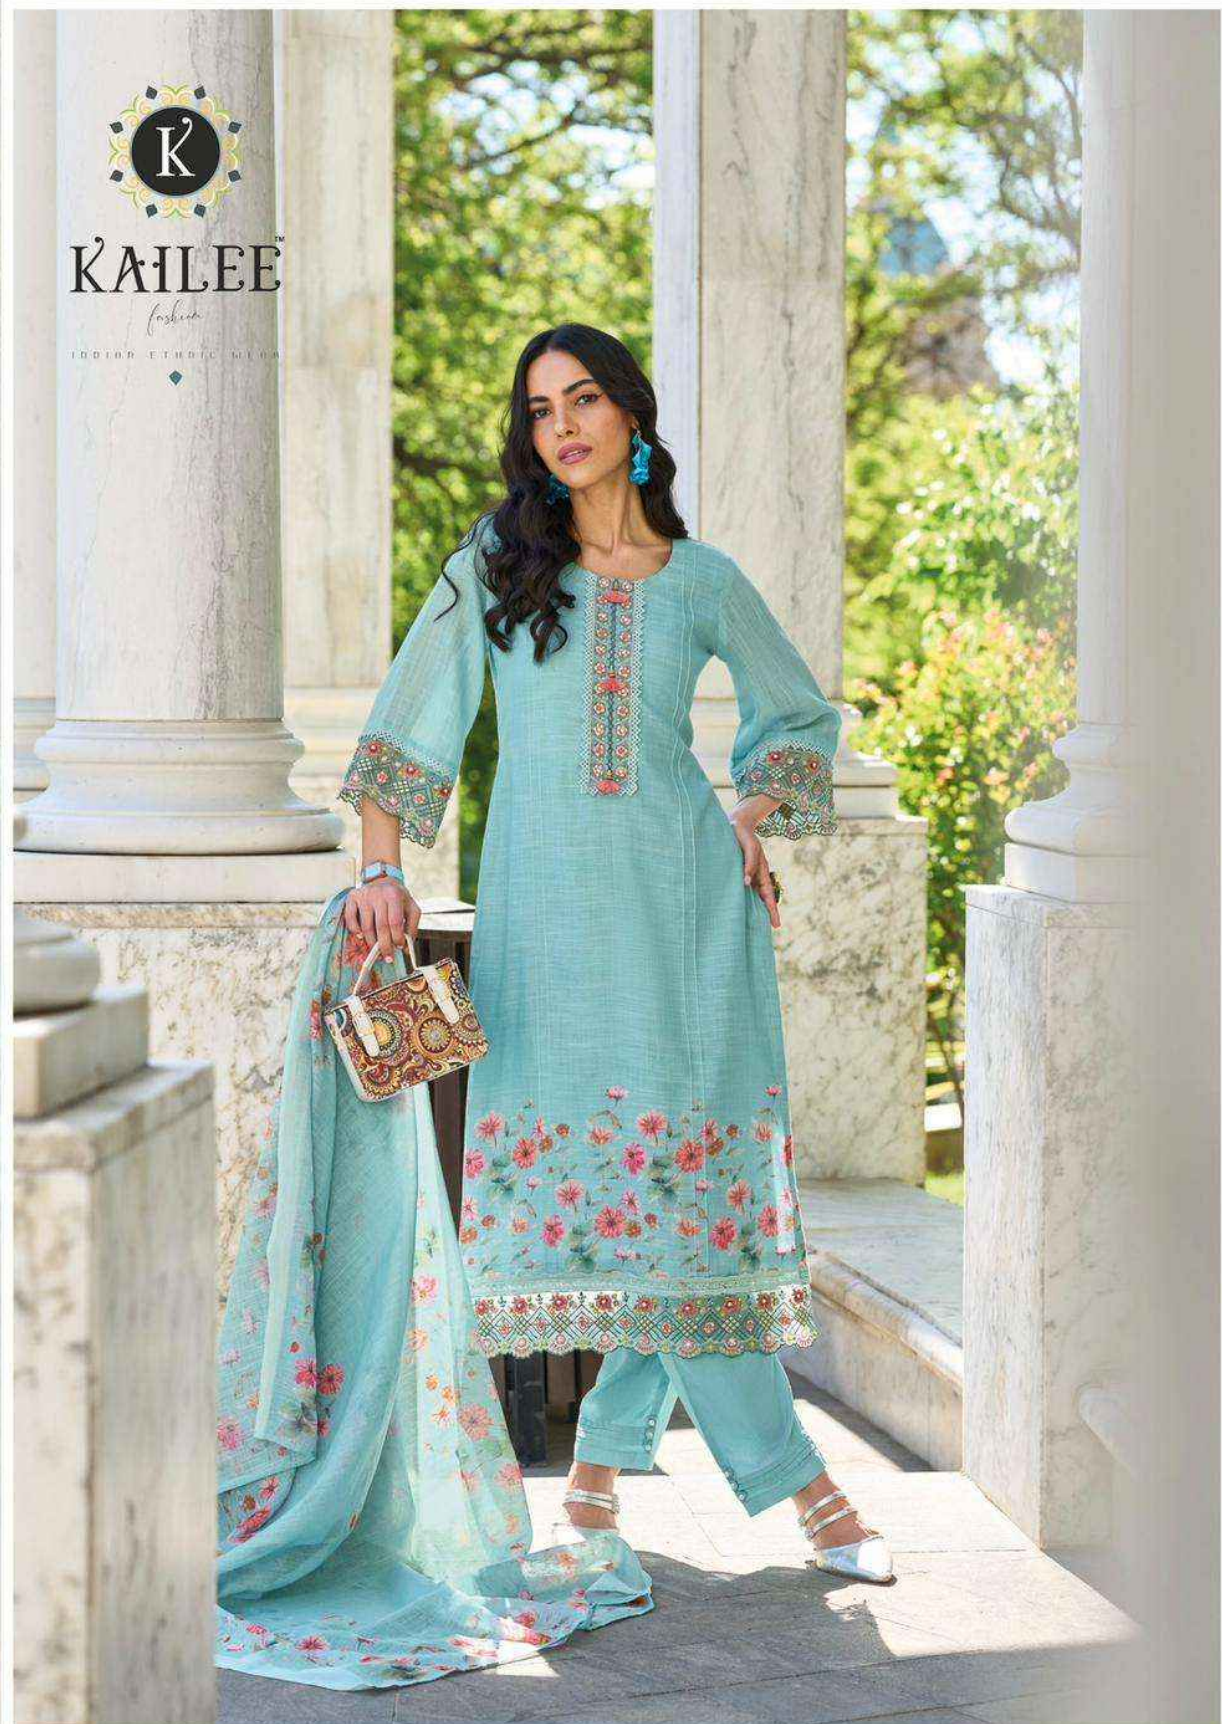

KAILEE™

Fashion

100% COTTON WEAR

KAILEE™

fashion

TRADITIONAL ETHNIC WEAR

AN INSPIRATIONAL FABRICS UNDER THE DESIGNER PRINTED, IS TRUE TO ITS NAME, **TRADITIONAL** AND FOR **WOMAN** FROM ALL WALKS OF LIFE.

IZHAR - 42735

100% COTTON | 100% SILK

IZHAR - 42731

IZHAR - 42732

IZHAR - 42733

IZHAR - 42734

IZHAR - 42735

IZHAR - 42736

KALEE
fashion