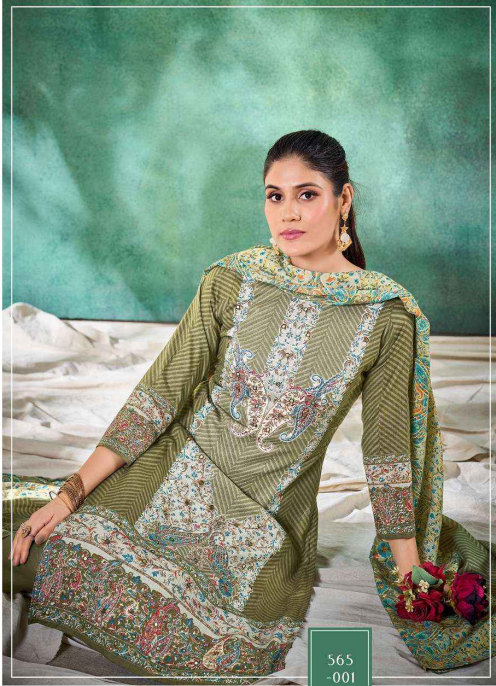

Zulfat®
Designer Suits

TANIA
VOL-3

Zulfat®
Designer Suits

TANIA
VOL-3

Zulfat®
Designer Suits

565
-003

Everyday Life.

"Fashion is a trend.
Style lives within
a person"

565
-005

Everyday Life

"Fashion is a trend.
Style lives within
a person"

Zulfat®
Designer Suits

565
-006
Everyday Life.
"Fashion is a brand.
Style lives within
a person"

Zulfat®
Designer Suits

565
-001
Everyday Life.
"Fashion is a trend.
Style lives with
a person"

TANIA
VOL-3

Zulfat®
Designer Suits

565-001

565-002

565-003

565-004

565-005

565-006