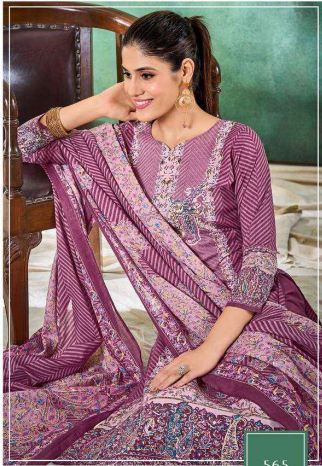

Zulfat®  
Designer Suits

TANIA  
VOL-3

Zulfat<sup>®</sup>  
Designer Suits

TANIA  
VOL-3

Zulfat®  
Designer Suits

565  
-003

Everyday Life.

"Fashion is a trend.  
Style lives within  
a person"

*Zulfat*<sup>®</sup>  
Designer Suits

565  
-004

*Everyday Life.*

"Fashion is a friend,  
Style lives with  
a person"

*Zulfat*<sup>®</sup>  
Designer Suits

565  
-002  
*Everyday Life.*  
"Fashion is a trend.  
Style lives within  
a person"

Zulfat®  
Designer Suits

565  
-005

*Everyday Life*

"Fashion is a trend.  
Style lives within  
a person"

Zulfat®  
Designer Suits

565  
-006  
*Everyday Life.*  
"Fashion is a brand.  
Style lives within  
a person"

Zulfat®  
Designer Suits

565  
-001  
*Everyday Life.*  
"Fashion is a trend.  
Style lives with  
a person"

TANIA  
VOL-3

Zulfat®  
Designer Suits

565-001

565-002

565-003

565-004