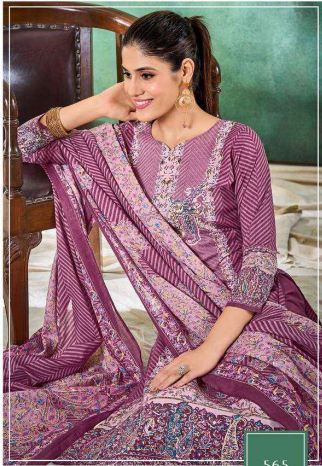

Zulfat®
Designer Suits

TANIA
VOL-3

Zulfat®
Designer Suits

TANIA
VOL-3

Zulfat®
Designer Suits

565
-003

Everyday Life.

"Fashion is a trend.
Style lives within
a person"

Zulfat[®]
Designer Suits

565
-004

Everyday Life.

"Fashion is a trend,
Style lives with
a person"

Zulfat[®]
Designer Suits

565
-002
Everyday Life.
"Fashion is a trend.
Style lives within
a person"

Zulfat®
Designer Suits

565
-005

Everyday Life

"Fashion is a trend.
Style lives within
a person"

Zulfat®
Designer Suits

565
-006
Everyday Life.
"Fashion is a brand.
Style lives within
a person"

Zulfat®
Designer Suits

565
-001
Everyday Life.
"Fashion is a trend.
Style lives with
a person"

TANIA
VOL-3

Zulfat®
Designer Suits

565-001

565-002

565-003

565-004

565-005

565-006