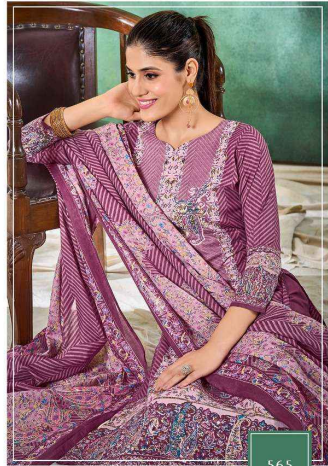

Zulfat[®]
Designer Suits

TANIA
VOL-3

Zulfat[®]
Designer Suits

TANIA
VOL-3

Zulfat®
Designer Suits

565
-003

Everyday Life

"Fashion is a trend.
Style lives within
a person"

Zulfat[®]
Designer Suits

565
-004

Everyday Life.

"Fashion is a friend,
Style lives with
a person"

Zulfat[®]
Designer Suits

565
-002
Everyday Life.
"Fashion is a trend.
Style lives within
a person"

Zulfat®
Designer Suits

565
-005

Everyday Life

"Fashion is a trend.
Style lives within
a person"

Zulfat®
Designer Suits

565
-006
Everyday Life.
"Fashion is a brand.
Style lives within
a person"

Zulfat®
Designer Suits

565
-001
Everyday Life.
"Fashion is a trend.
Style lives with
a person"

TANIA
VOL-3

Zulfat®
Designer Suits

565-001

565-002

565-003

565-004

565-005

565-006