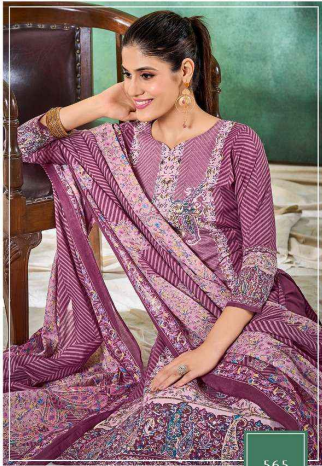

Zulfat®
Designer Suits

TANIA
VOL-3

Zulfat[®]
Designer Suits

TANIA
VOL-3

Zulfat®
Designer Suits

565
-003

Everyday Life.

"Fashion is a trend.
Style lives within
a person"

Zulfat[®]
Designer Suits

565
-004

Everyday Life.

"Fashion is a friend,
Style lives with
a person"

Zulfat[®]
Designer Suits

565
-002
Everyday Life.
"Fashion is a trend.
Style lives within
a person"

Zulfat®
Designer Suits

565
-005

Everyday Life

"Fashion is a trend.
Style lives within
a person"

Zulfat®
Designer Suits

565
-006
Everyday Life.
"Fashion is a brand.
Style lives within
a person"

Zulfat®
Designer Suits

565
-001
Everyday Life.
"Fashion is a trend.
Style lives with
a person"

TANIA
VOL-3

Zulfat®
Designer Suits

565-001

565-002

565-003

565-004

565-005

565-006