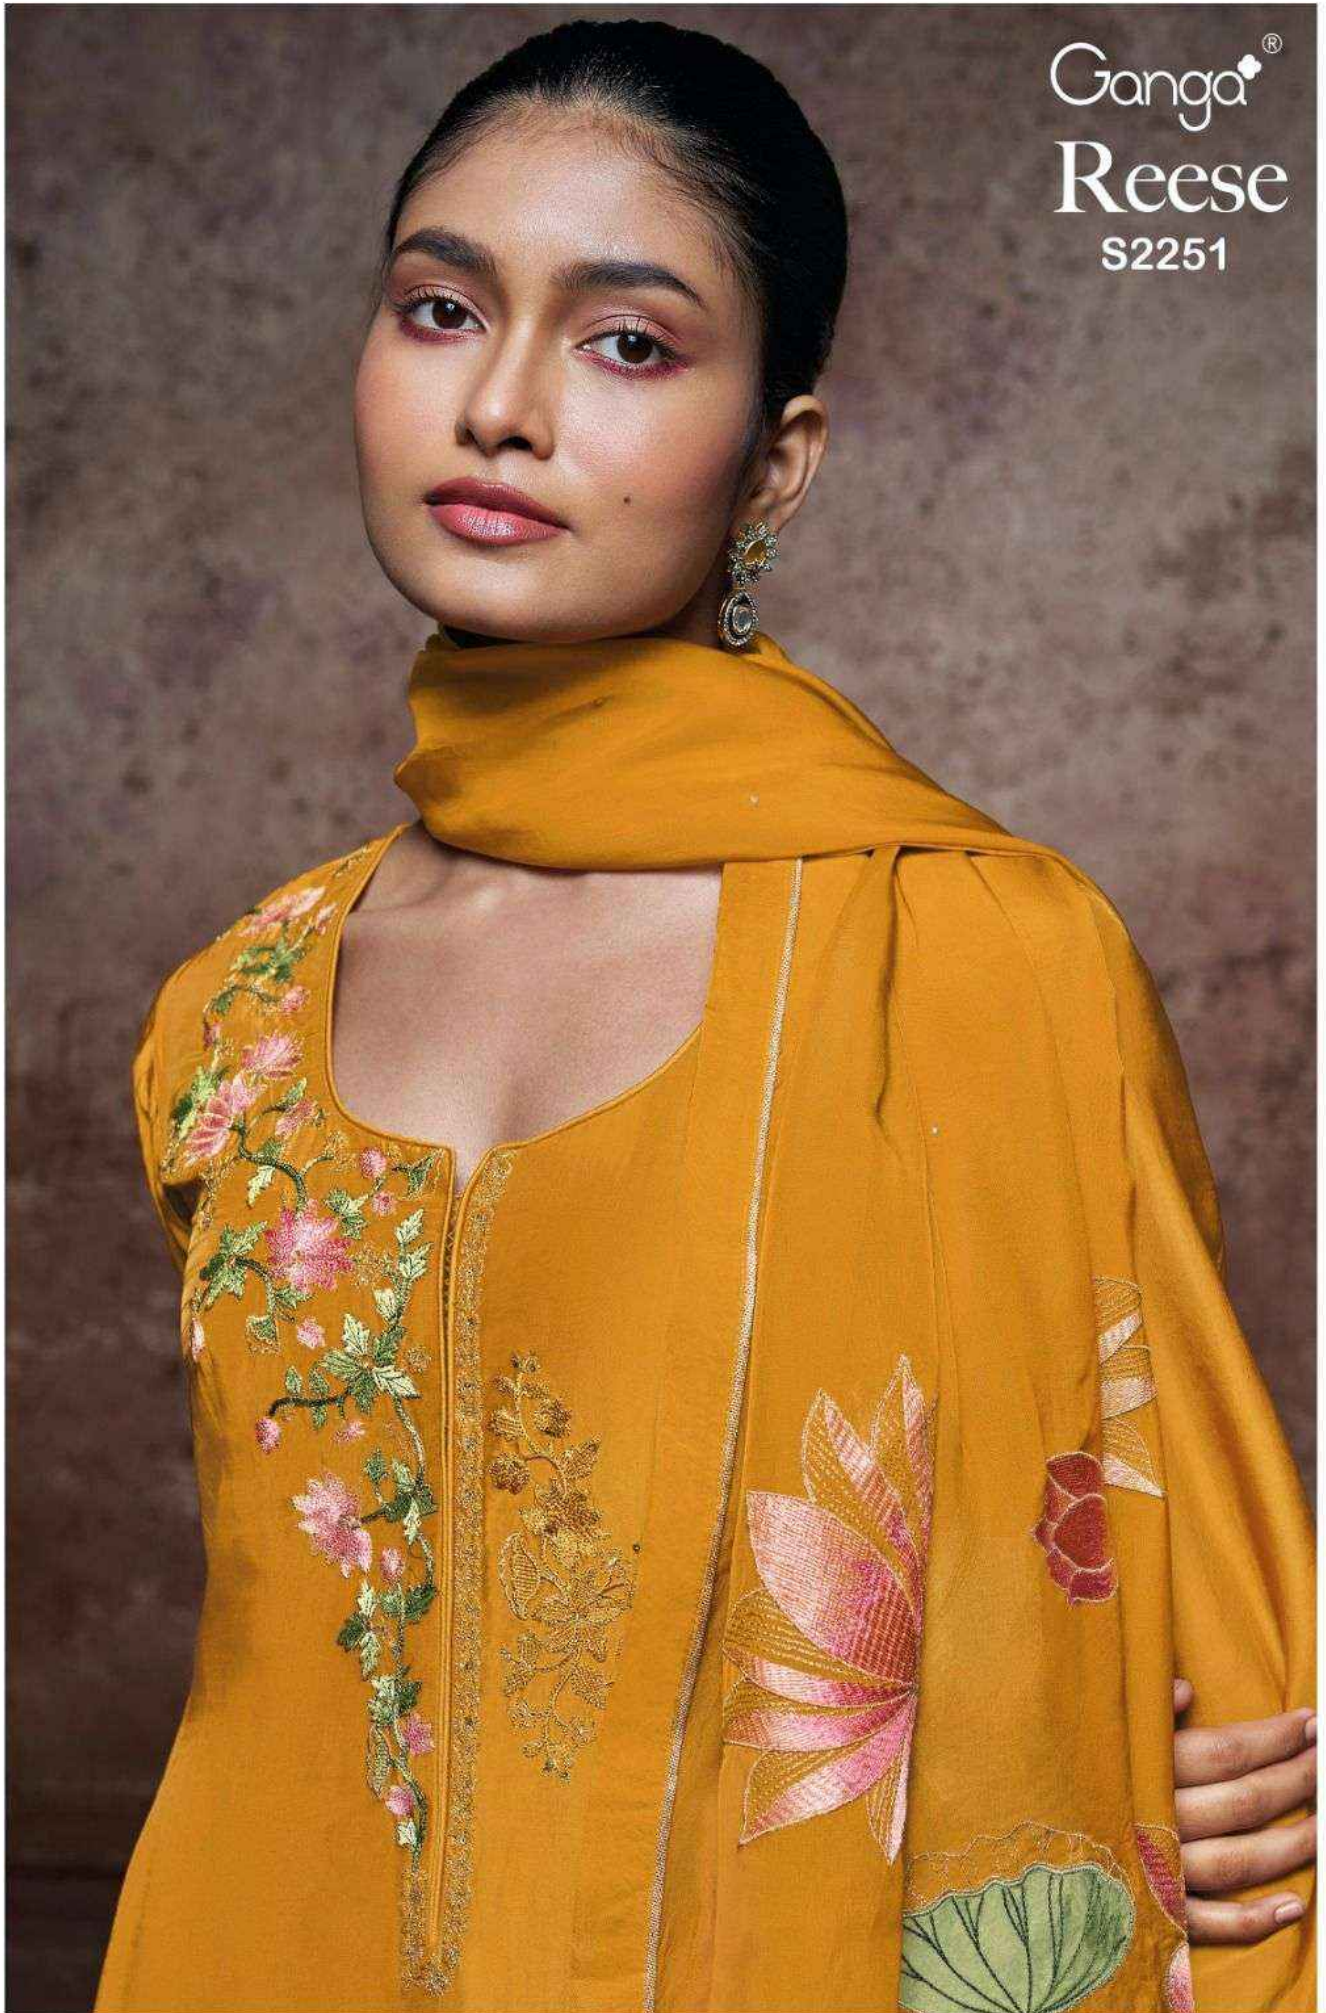

Ganga®
Reese
S2251

Ganga®

C1985

C1987

C1988

S2226-B

S2226-B

PRODUCT NAME	KATSU
D.NO.	S2226
DESCRIPTION	<p>TOP PREMIUM BEMBERG BANGLORI SILK SOLID COLOUR WITH EMBROIDERY AND HAND WORK</p> <p>BOTTOM PREMIUM VISCOSE SILK SOLID COLOUR</p> <p>DUPATTA PREMIUM FINEST BEMBERG SILK SATIN PRINTED WITH EMBROIDERY, HAND WORK & EMBROIDERY LACE</p>
HSN CODE	540834
WHOLESALE PRICE	2915/- EACH+GST(EXTRA)