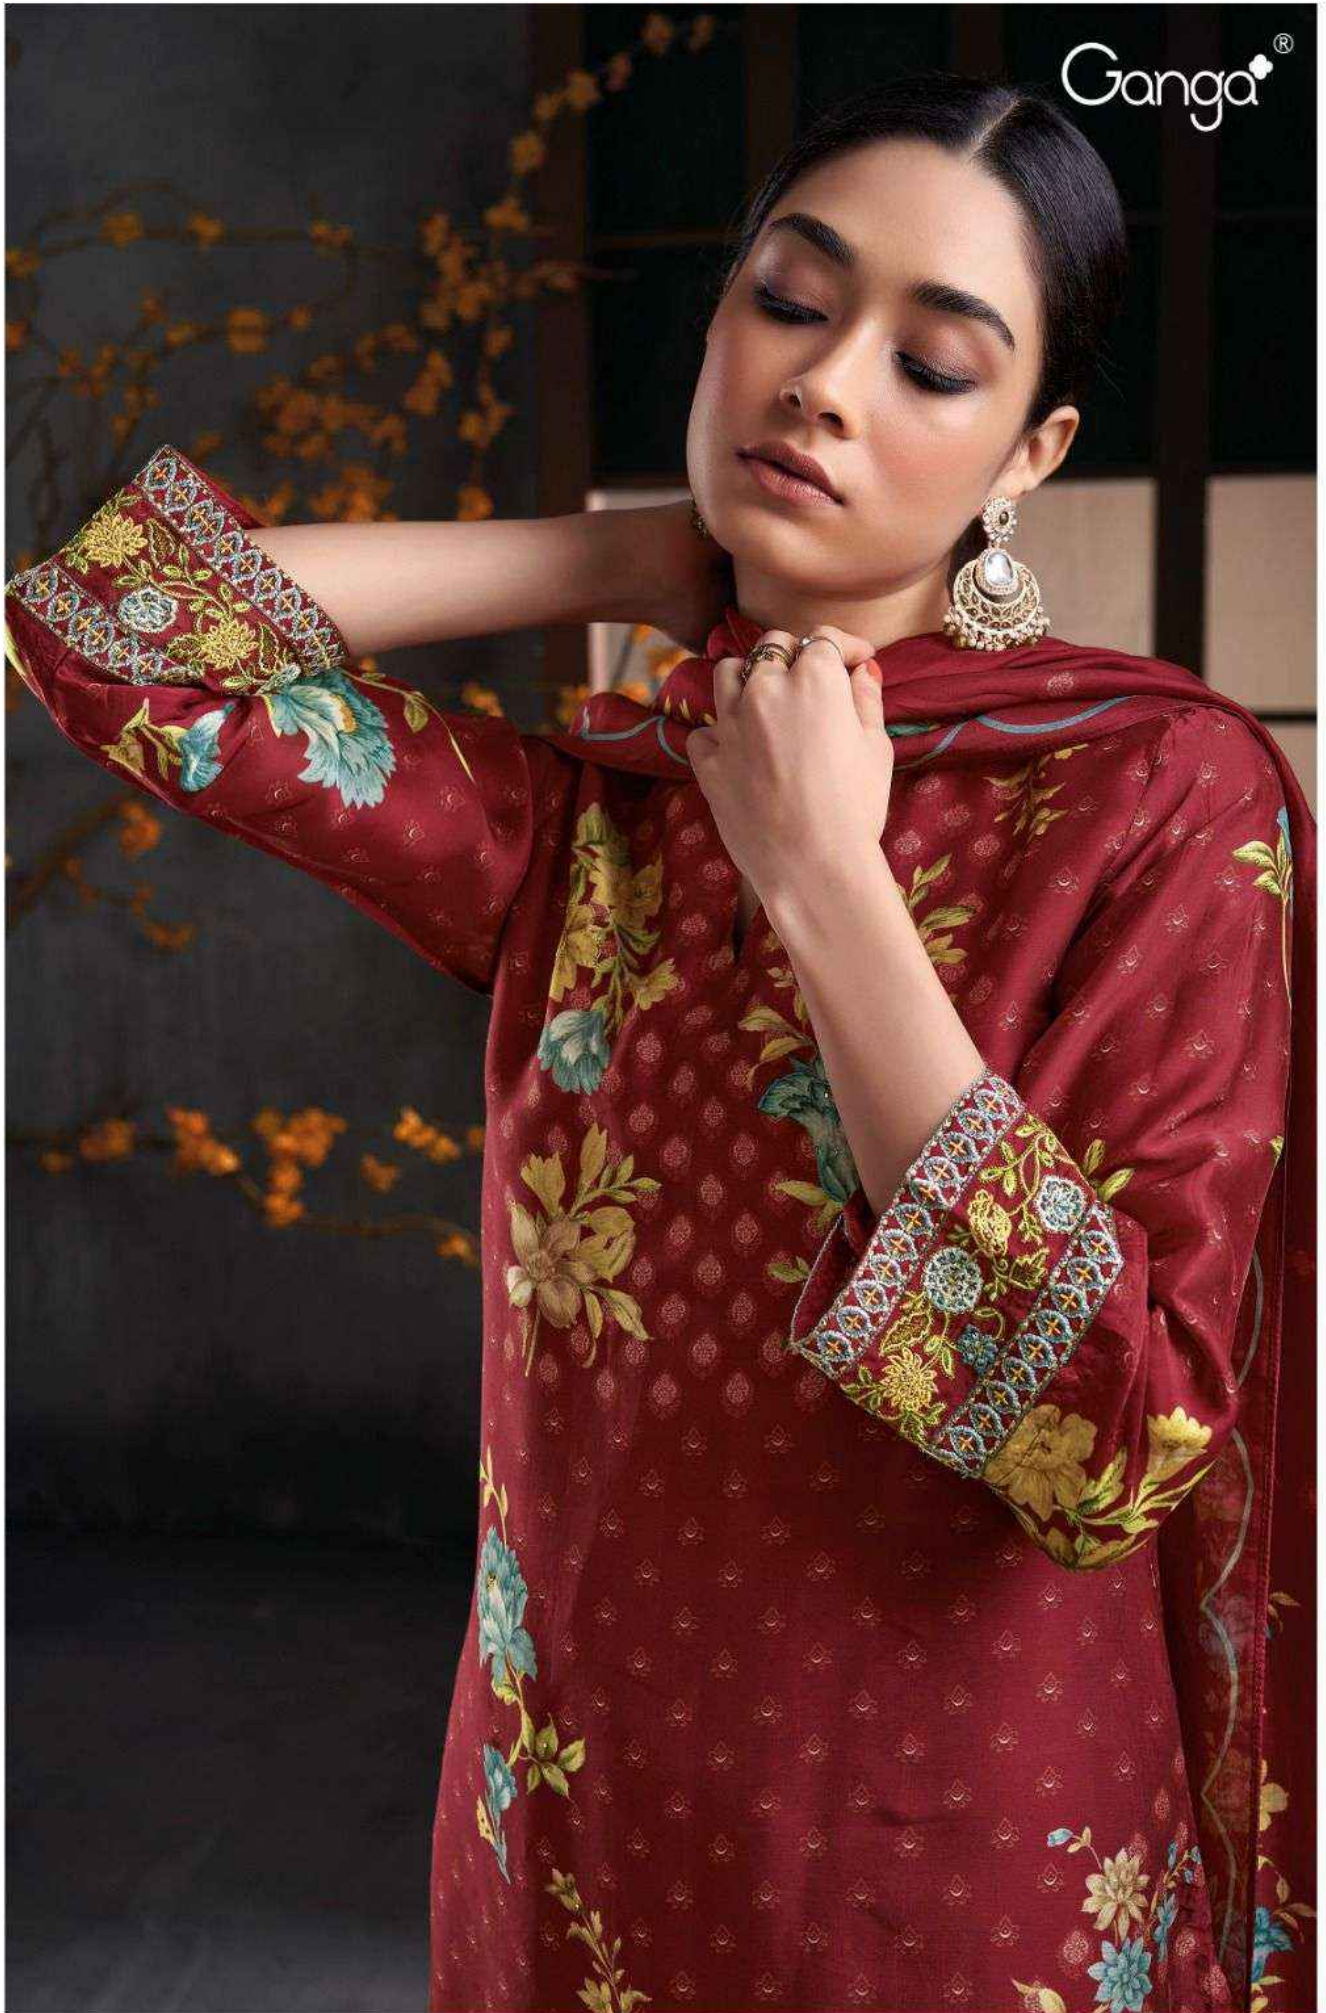

Ganga®  
Wrenley  
S2658

Ganga®

Ganga®  
Kelsey  
S2094

S2094-A

PRODUCT NAME	<b><i>KELSEY</i></b>
D.NO.	S2094
DESCRIPTION	<p><b>TOP</b> PREMIUM BEMBERG SILK SATIN PRINTED WITH EXTRA SLEEVE(3.20) WITH HAND EMBROIDERY AND SWAROVSKI WORK</p> <p><b>BOTTOM</b> PREMIUM VISCOSE SILK SOLID COLOUR</p> <p><b>DUPATTA</b> PREMIUM FINEST BEMBERG SILK SATIN PRINTED</p>
HSN CODE	<b>540834</b>
WHOLESALE PRICE	<b>2560/- EACH+GST(EXTRA)</b>