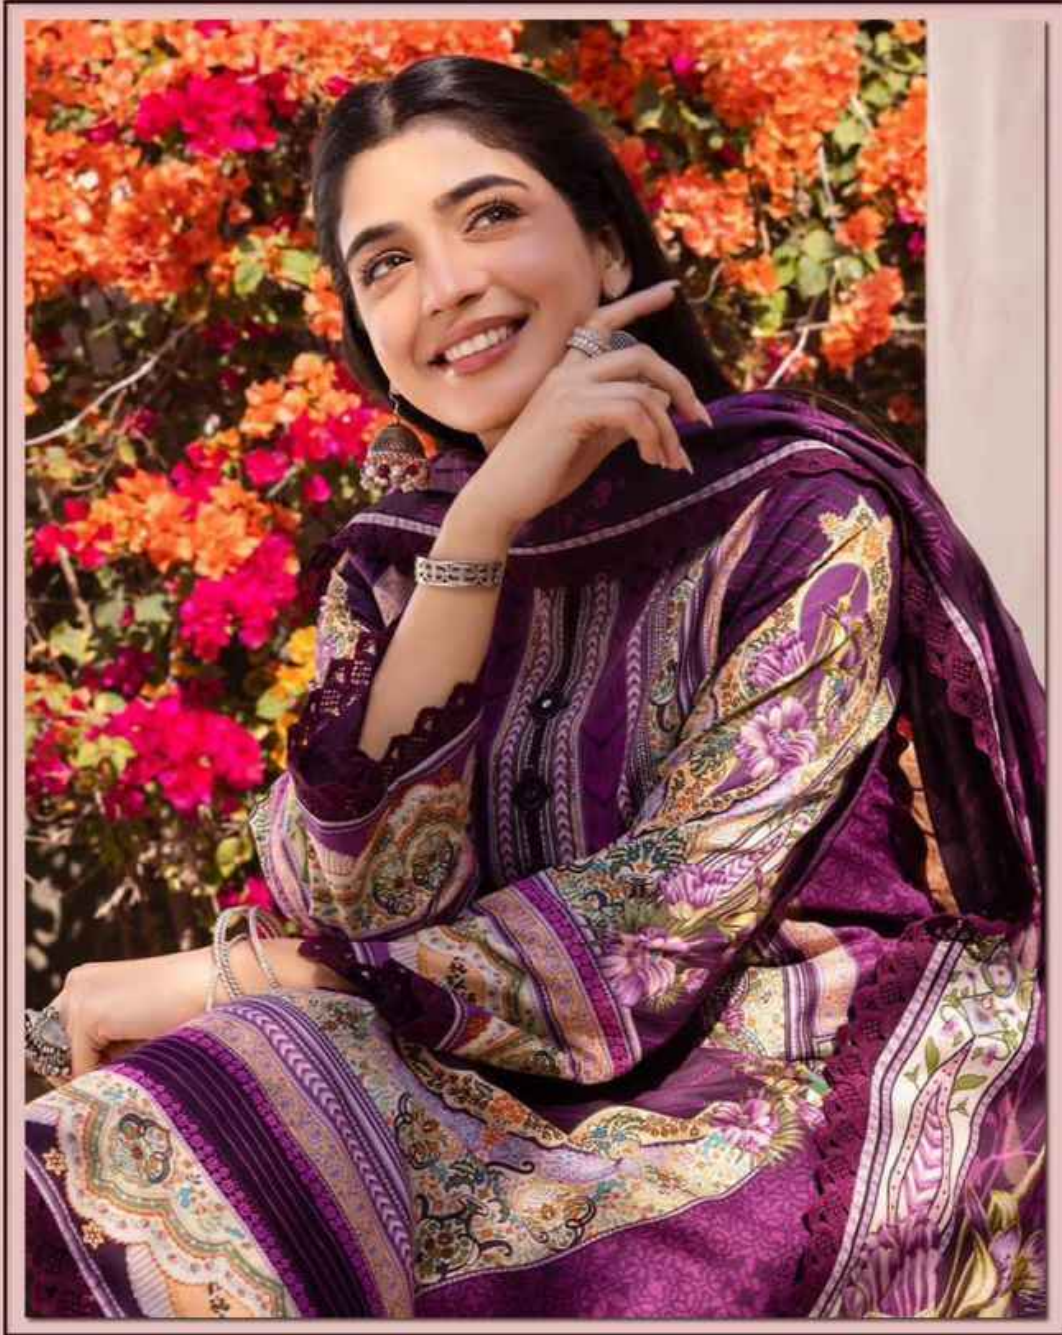

Madhav®
Fashion

AL-ZOHAI^{VOL-03}**B**

EXCLUSIVE LAWN COLLECTION