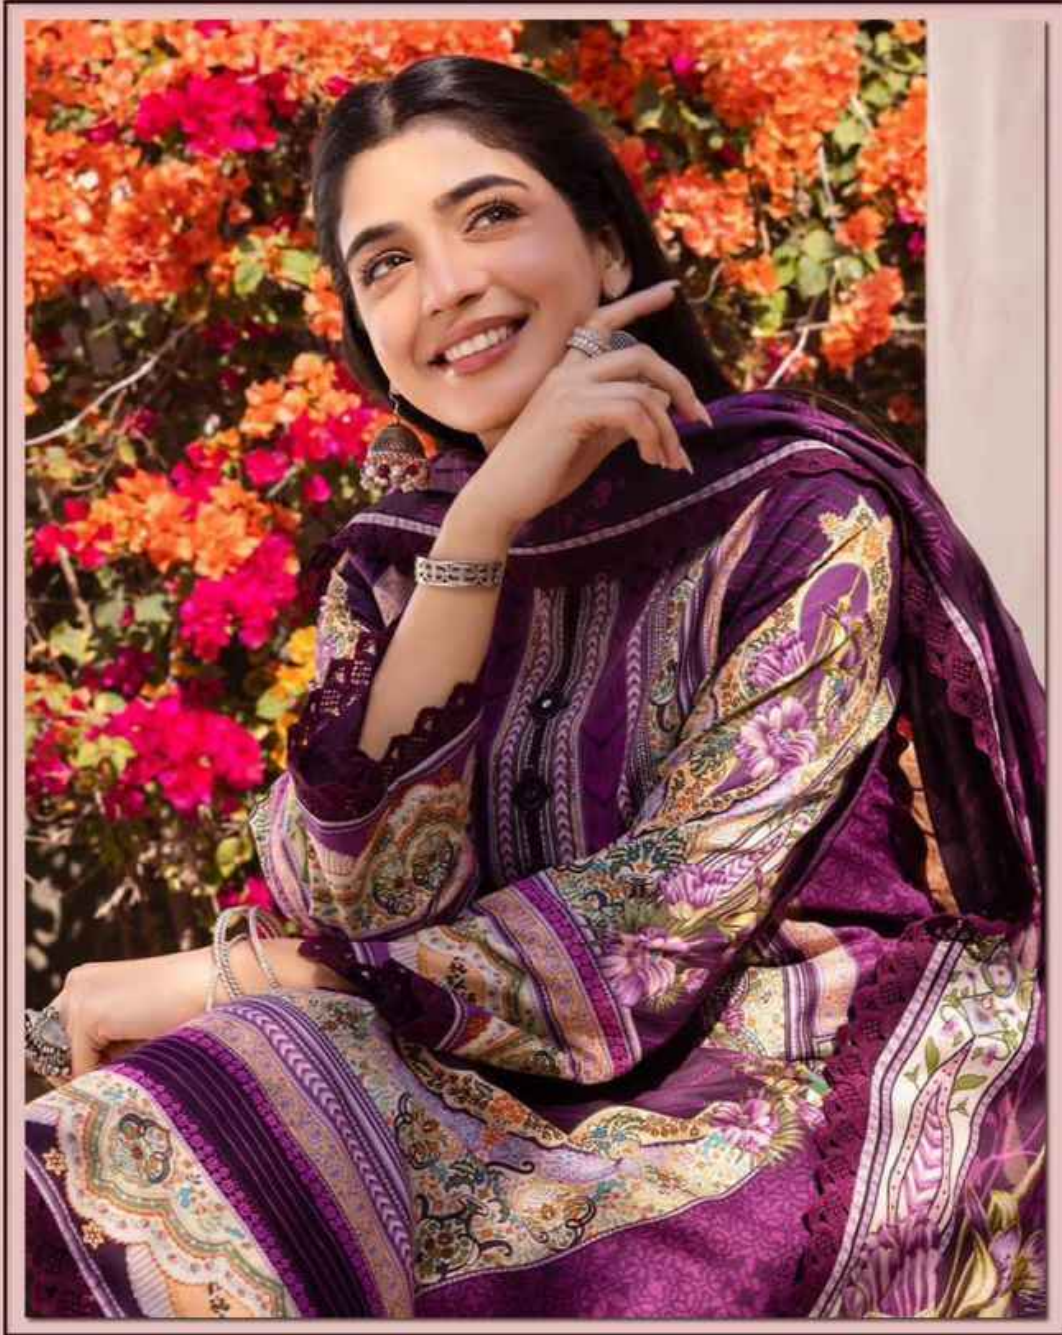

Madhav®
Fashion

AL-ZOHAI
VOL-03

EXCLUSIVE LAWN COLLECTION