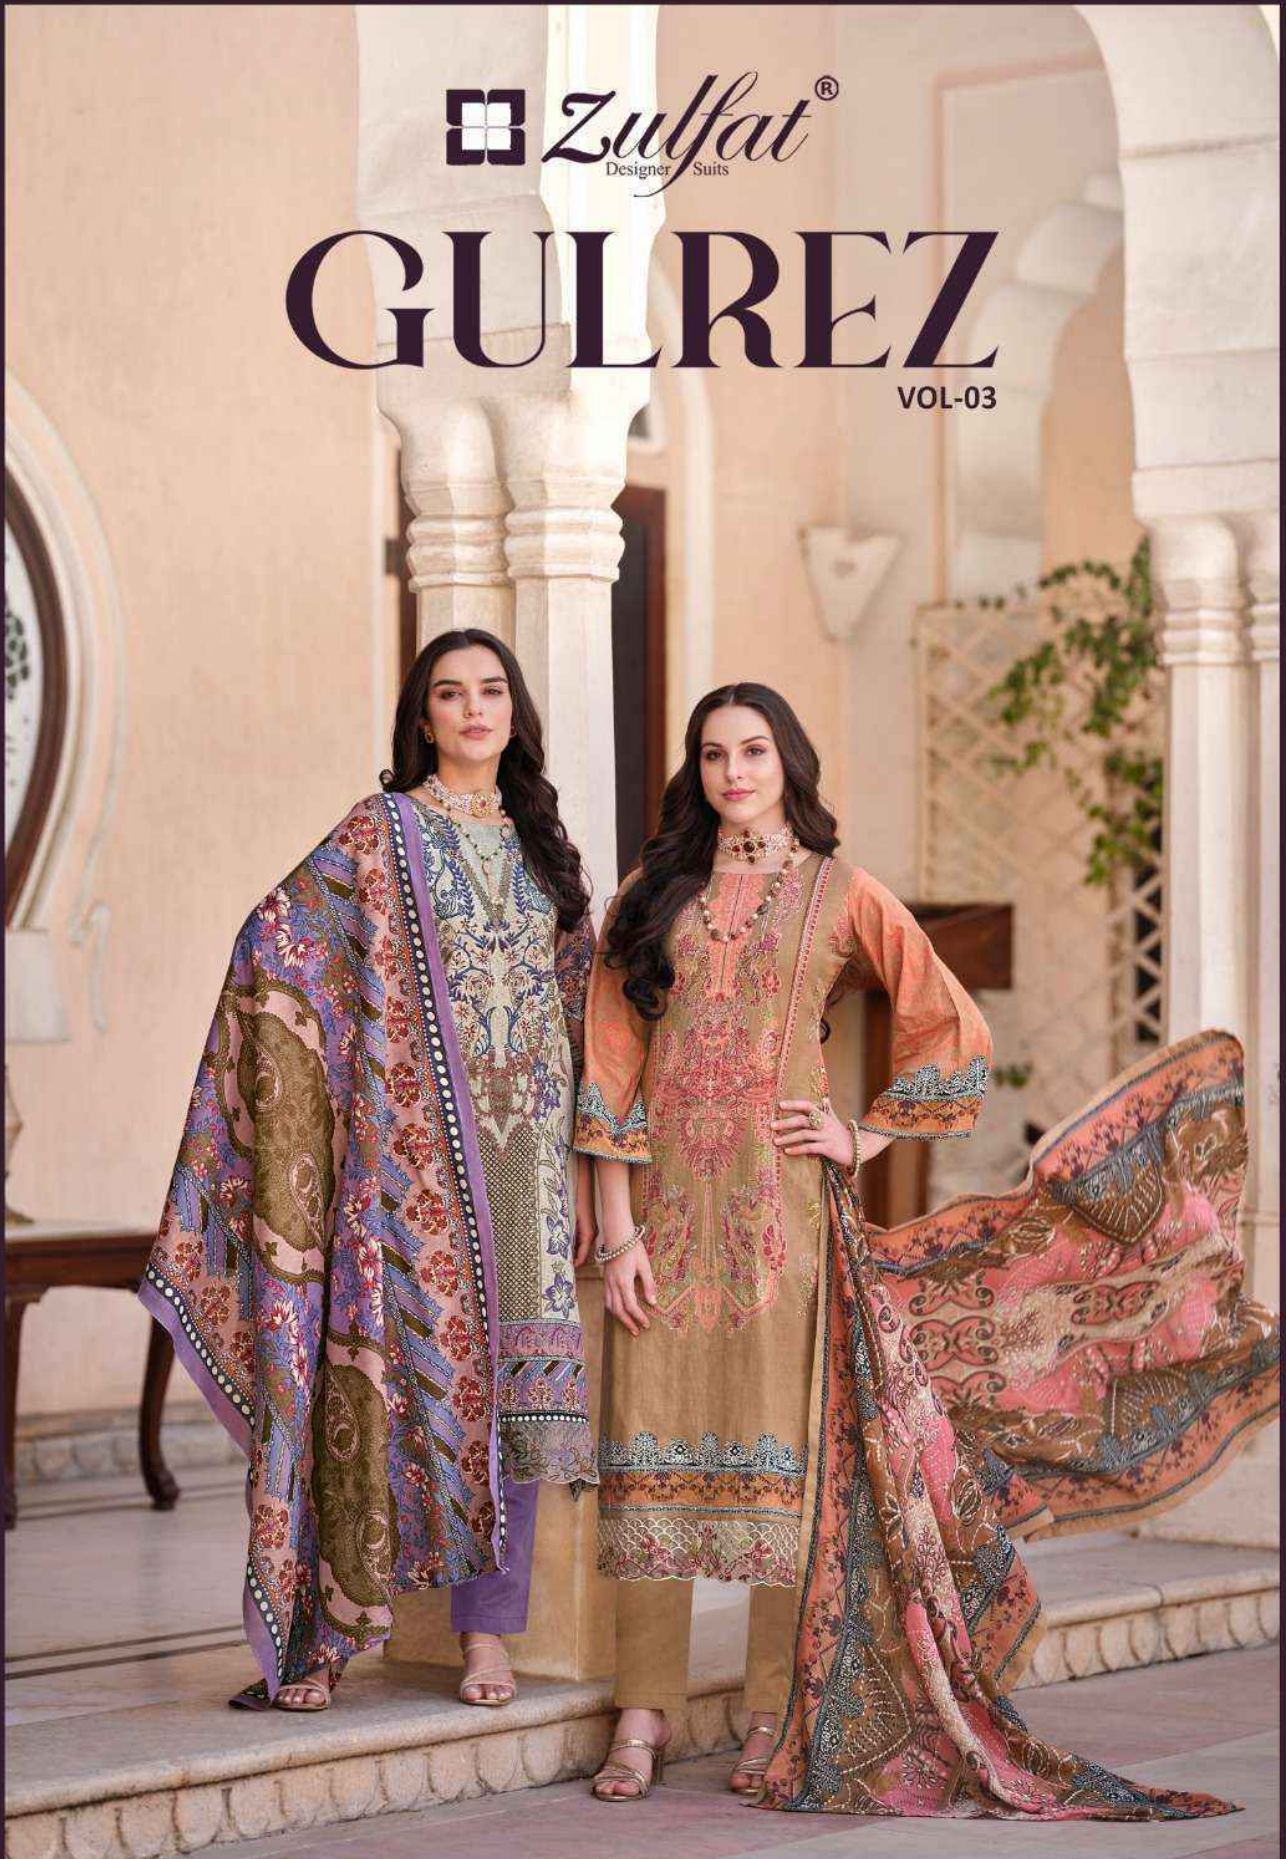

 **Zulfat**[®]
Designer Suits

GULREZ

VOL-03

 **Zulfat**[®]
Designer Suits

GULREZ

VOL-03

Zulfat®
DESIGNER

•• 573-001 ••

EVERYTHING HAS BEAUTY

Zulfat®
DESIGNER

● 573-004 ●

STYLE IS VERY PERSONAL

Zulfat®
Punjab, India

● 573-003 ●

Zulfat[®]
DESIGNER SUKHI

EVERYTHING HAS BEAUTY

● 573-005 ●

•• 573-007 ••

THE UNLIMITED TEMPTATION

THE FACE OF TOMORROW

Zulfat
DESIGNER SAREE

● 573-006 ●

● 573-008 ●

● 573-001 ●