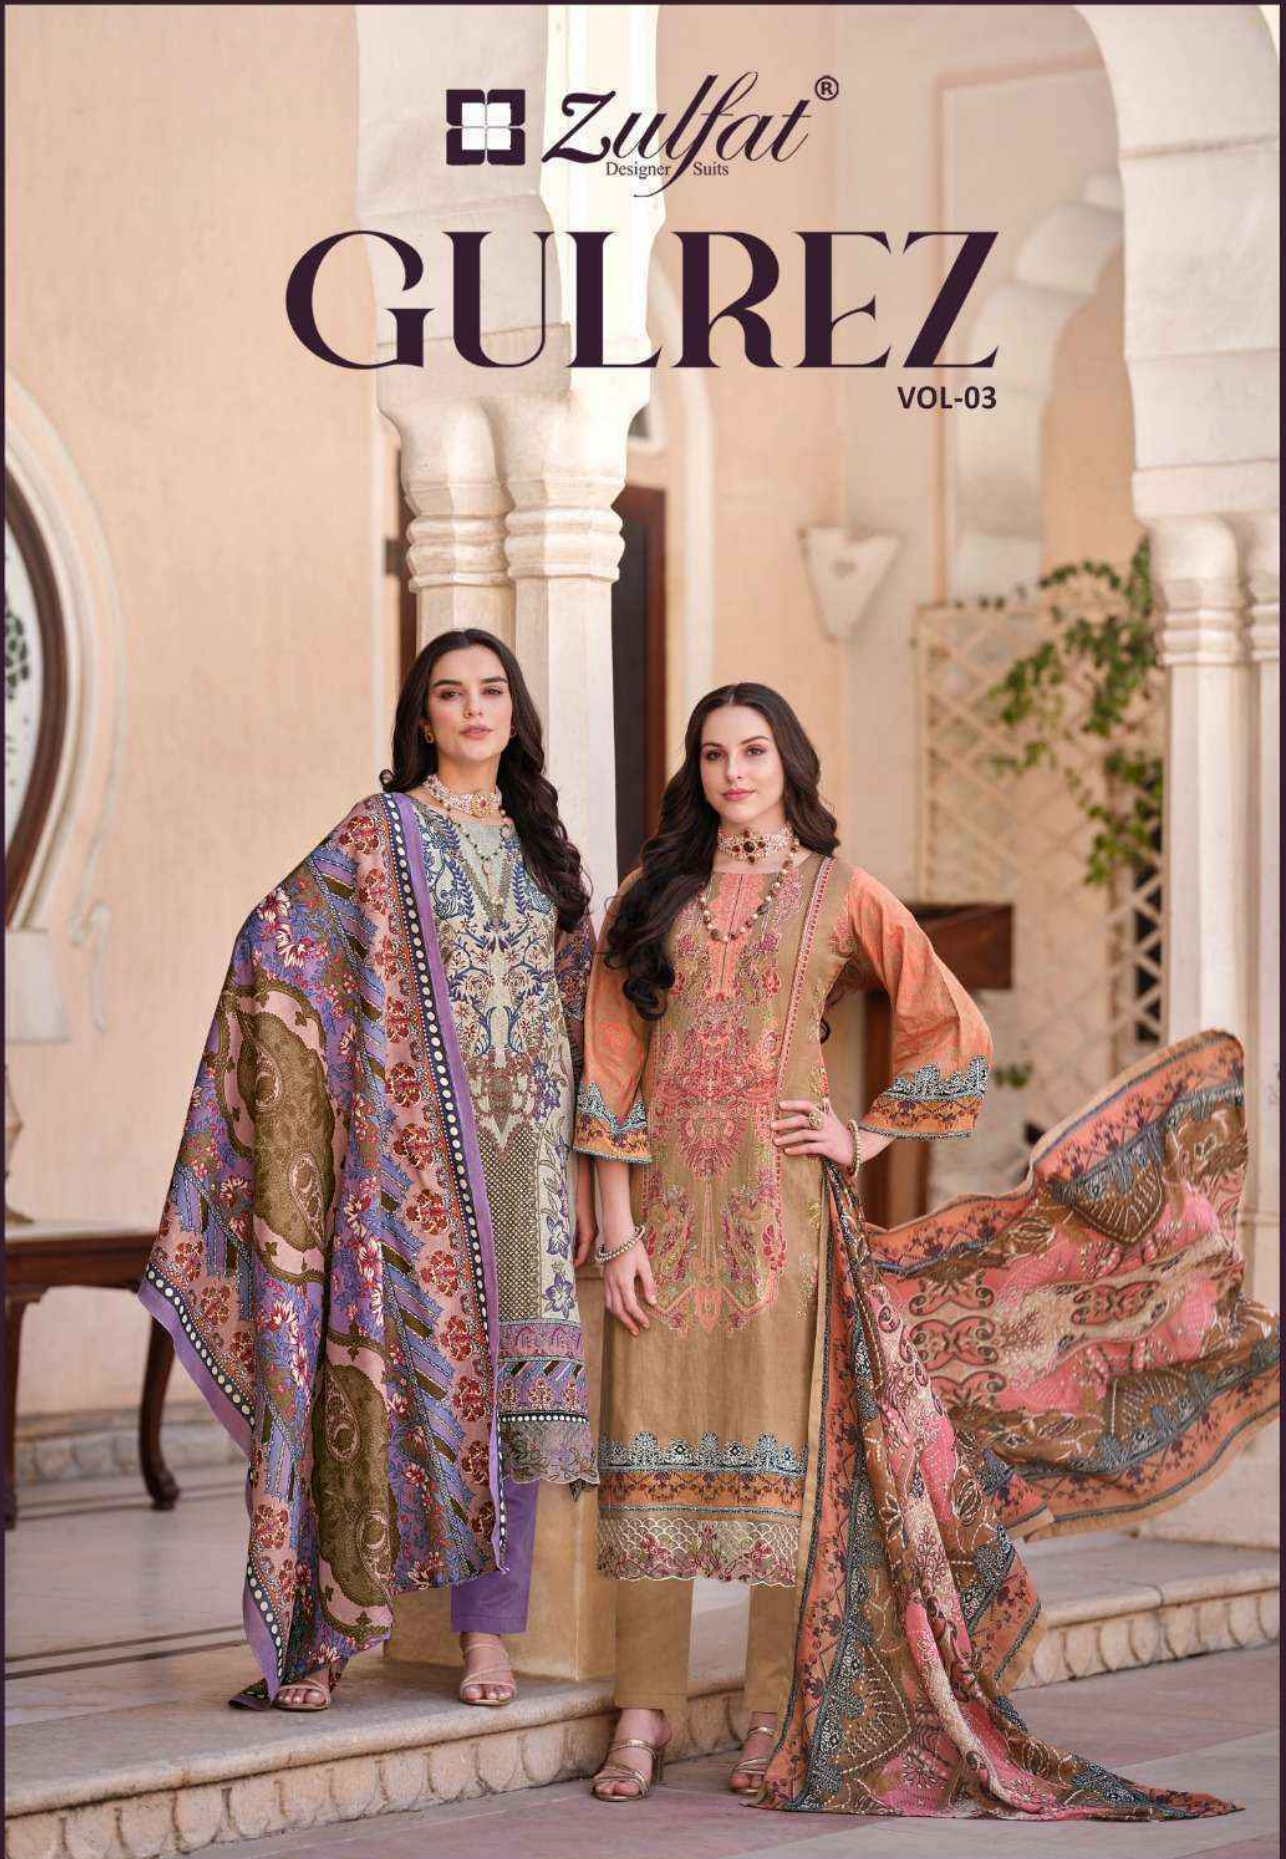

 **Zulfat**[®]
Designer Suits

GULREZ

VOL-03

 **Zulfat**[®]
Designer Suits

GULREZ

VOL-03

Zulfat®
DESIGNER

• 573-001 •

•• 573-007 ••

THE UNLIMITED TEMPTATION

THE FACE OF TOMORROW

Zulfat
DESIGNER SAREE

● 573-006 ●

● 573-008 ●

Zulfat[®]
Designer Suits

THE MYSTIC BEAUTY