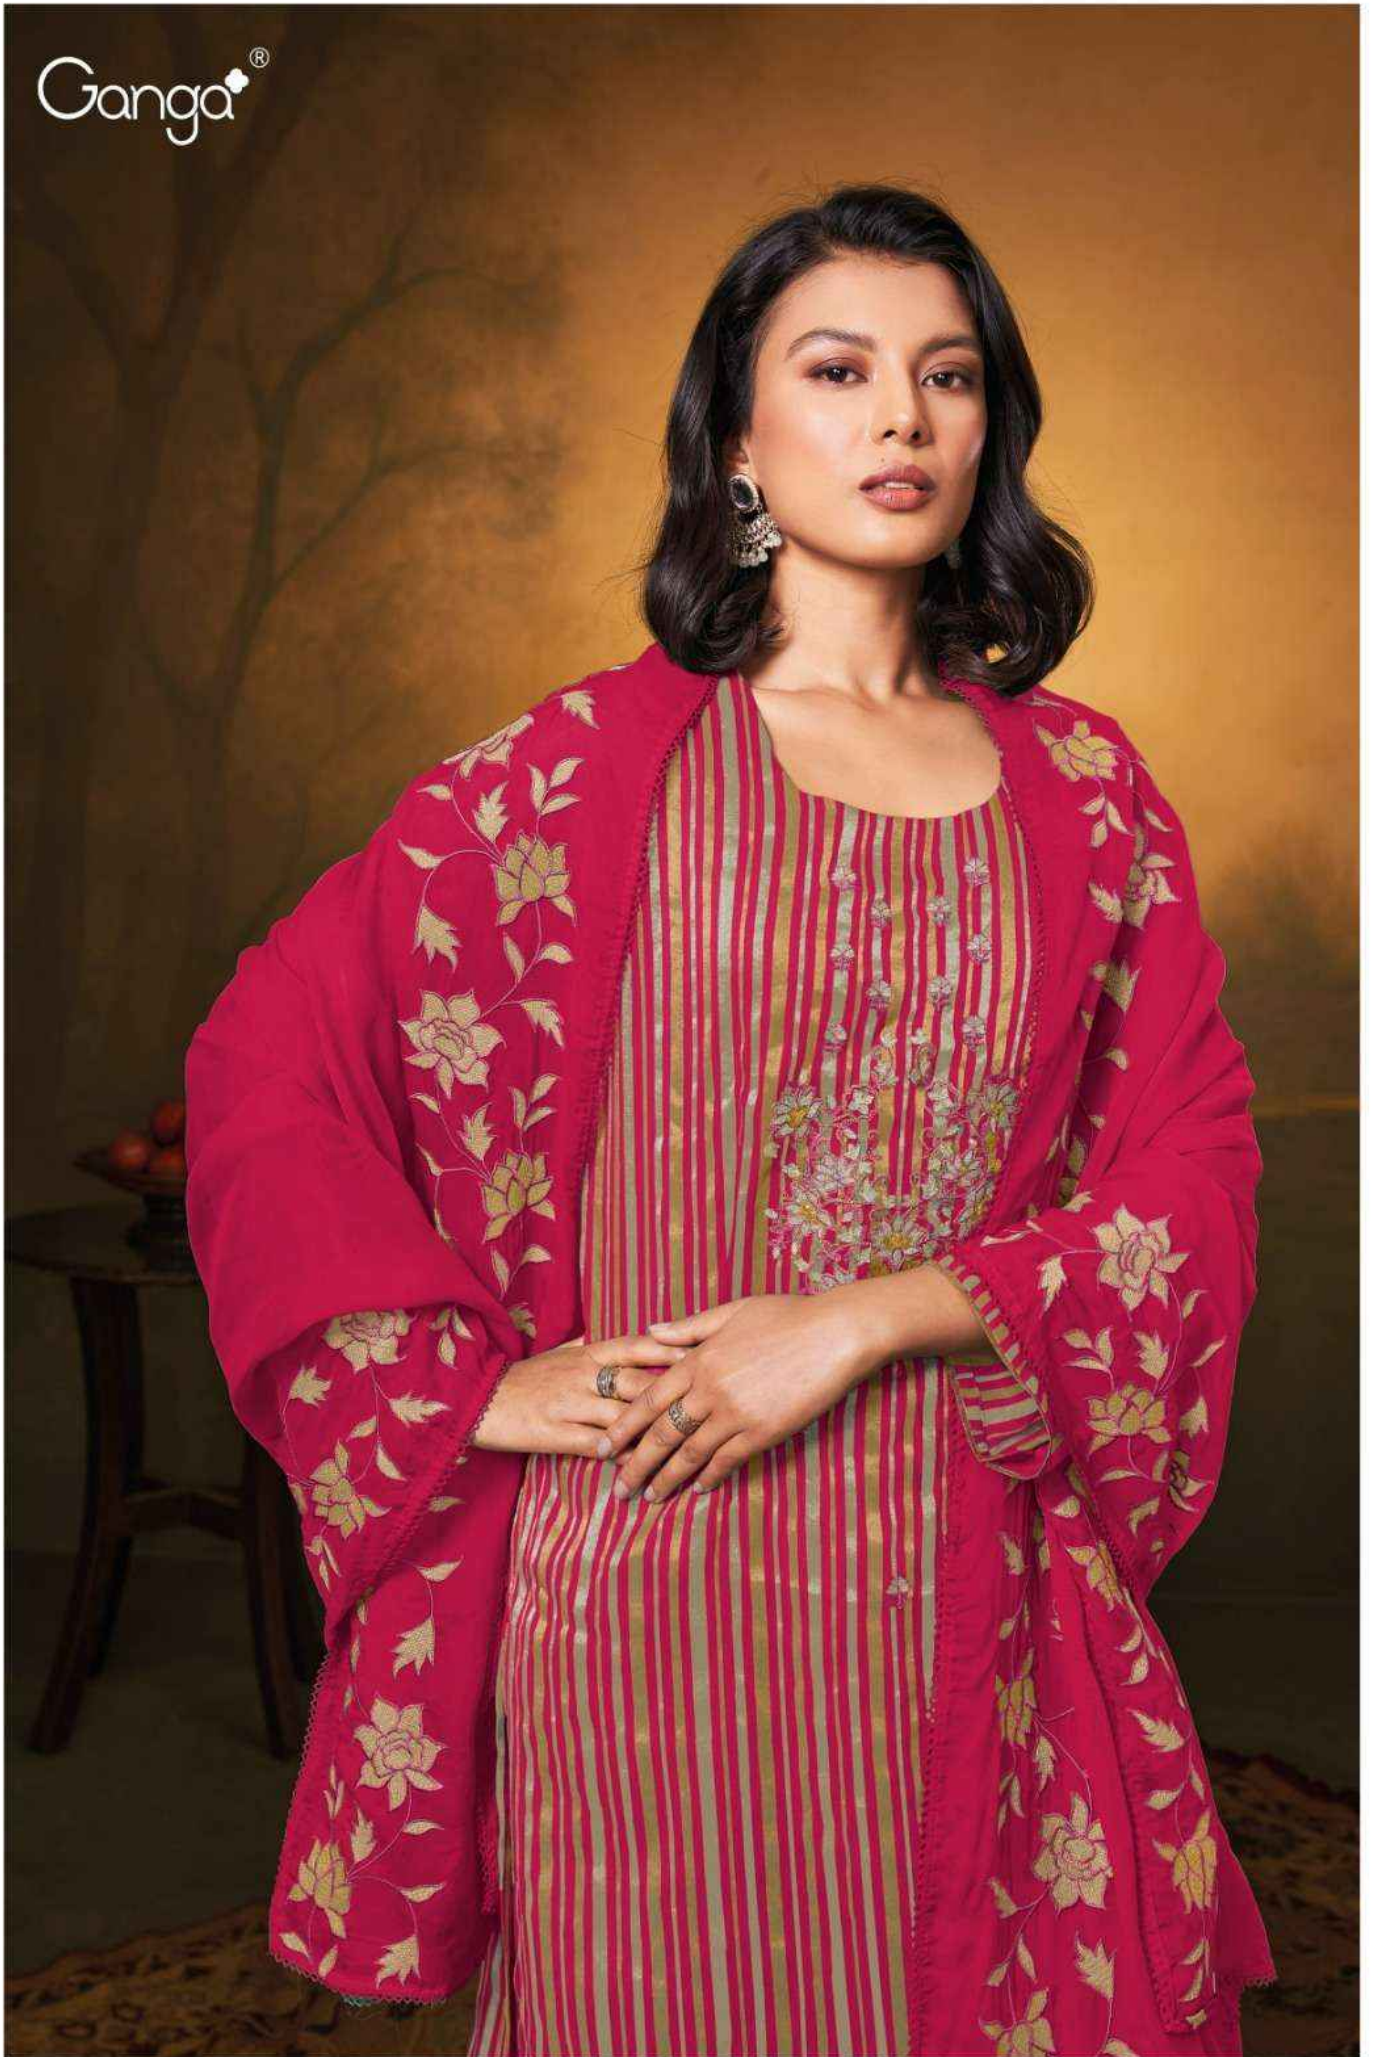

Ganga®

Ydira

S2365

Ganga®

S2365-M

Ganga®

S2365-L

Ganga®

S2365-K

Ganga®

Ydira

S2365

PRODUCT NAME	<b>YDIRA</b>
D.NO.	S2365
DESCRIPTION	<p><b>TOP</b> PREMIUM ORGANZA PATTERN SOLID WITH EMBROIDERY AND HAND WORK AND COTTON LACE ON DAMAN</p> <p><b>BOTTOM</b> PREMIUM COTTON SILK SOLID COLOUR</p> <p><b>DUPATTA</b> FINEST ORGANZA SOLID WITH HEAVY EMBROIDERY AND COTTON LACE</p>
HSN CODE	<b>540834</b>
WHOLESALE PRICE	<b>2265/- EACH+GST(EXTRA)</b>