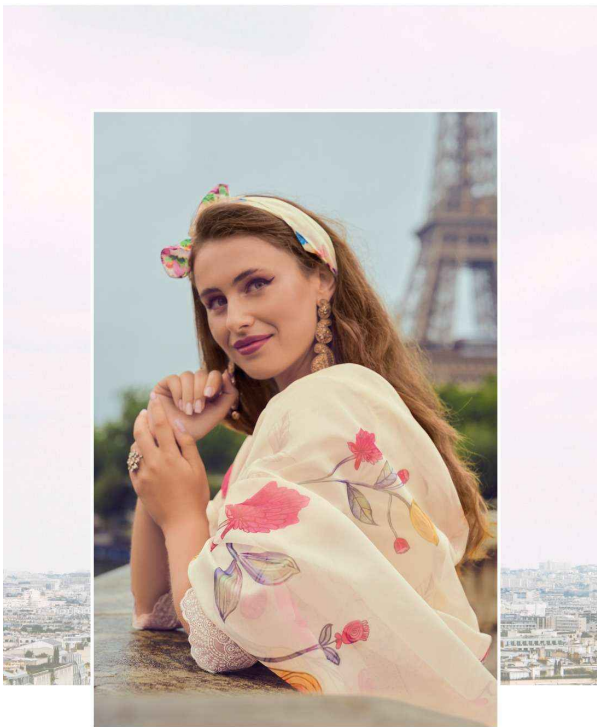

LILY & LALI®
GUILS PRIDE
A PRODUCT OF FICHA® GROUP