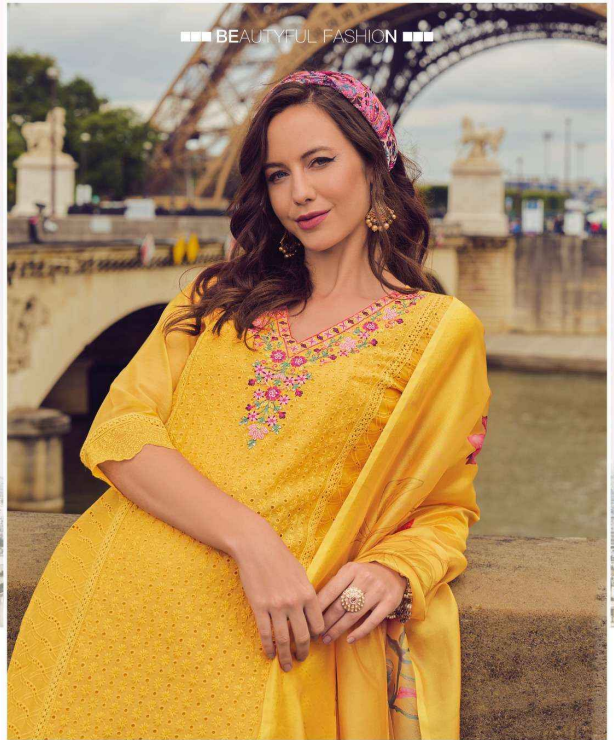

# NUSRAT

21401

TRADITIONAL FASHION

LILY&LALI®  
GULS PRIDE  
A PRODUCT OF **flora** GROUP

LILY&LALI®  
GUILS PRIDE  
A PRODUCT OF FICHA® GROUP

21403

LILY&LALI®  
GULS PRIDE  
A PRODUCT OF FIONA GROUP

21404