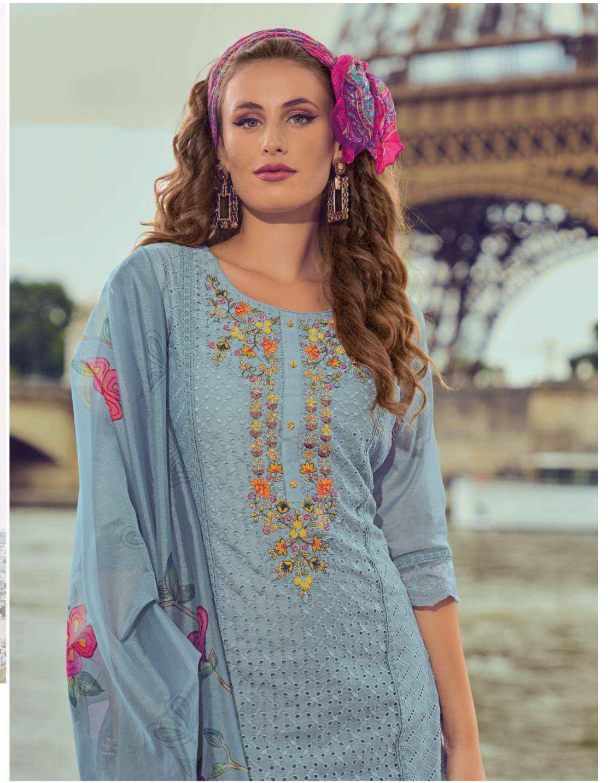

LILY&LALI®
GULSPRIDE
A PRODUCT OF FOND GROUP