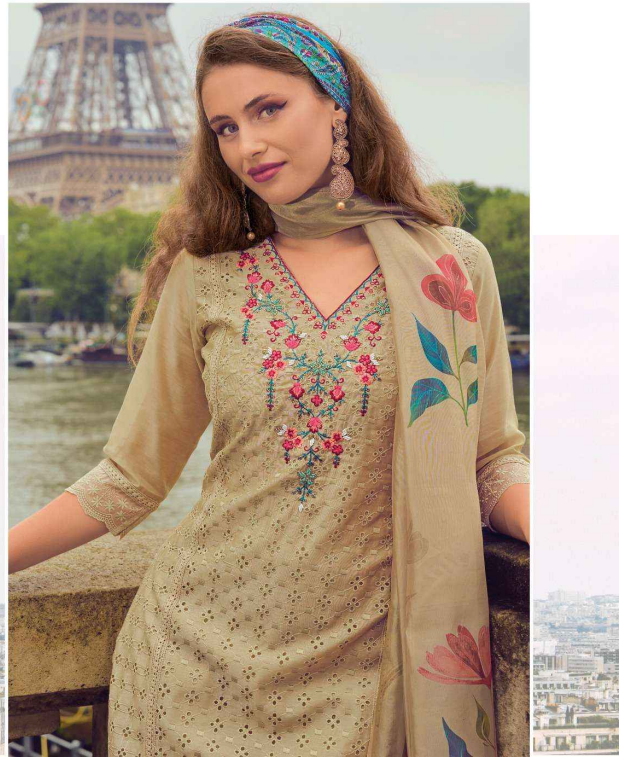

21405

LILY&LALI®
GULS PRIDE
A PRODUCT OF FIONA GROUP