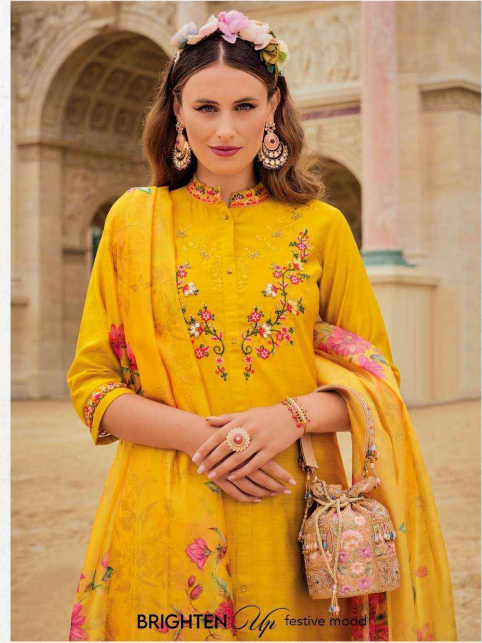

LILY & LALI®
GULS PRIDE
A PRODUCT OF **TRINITY** GROUP