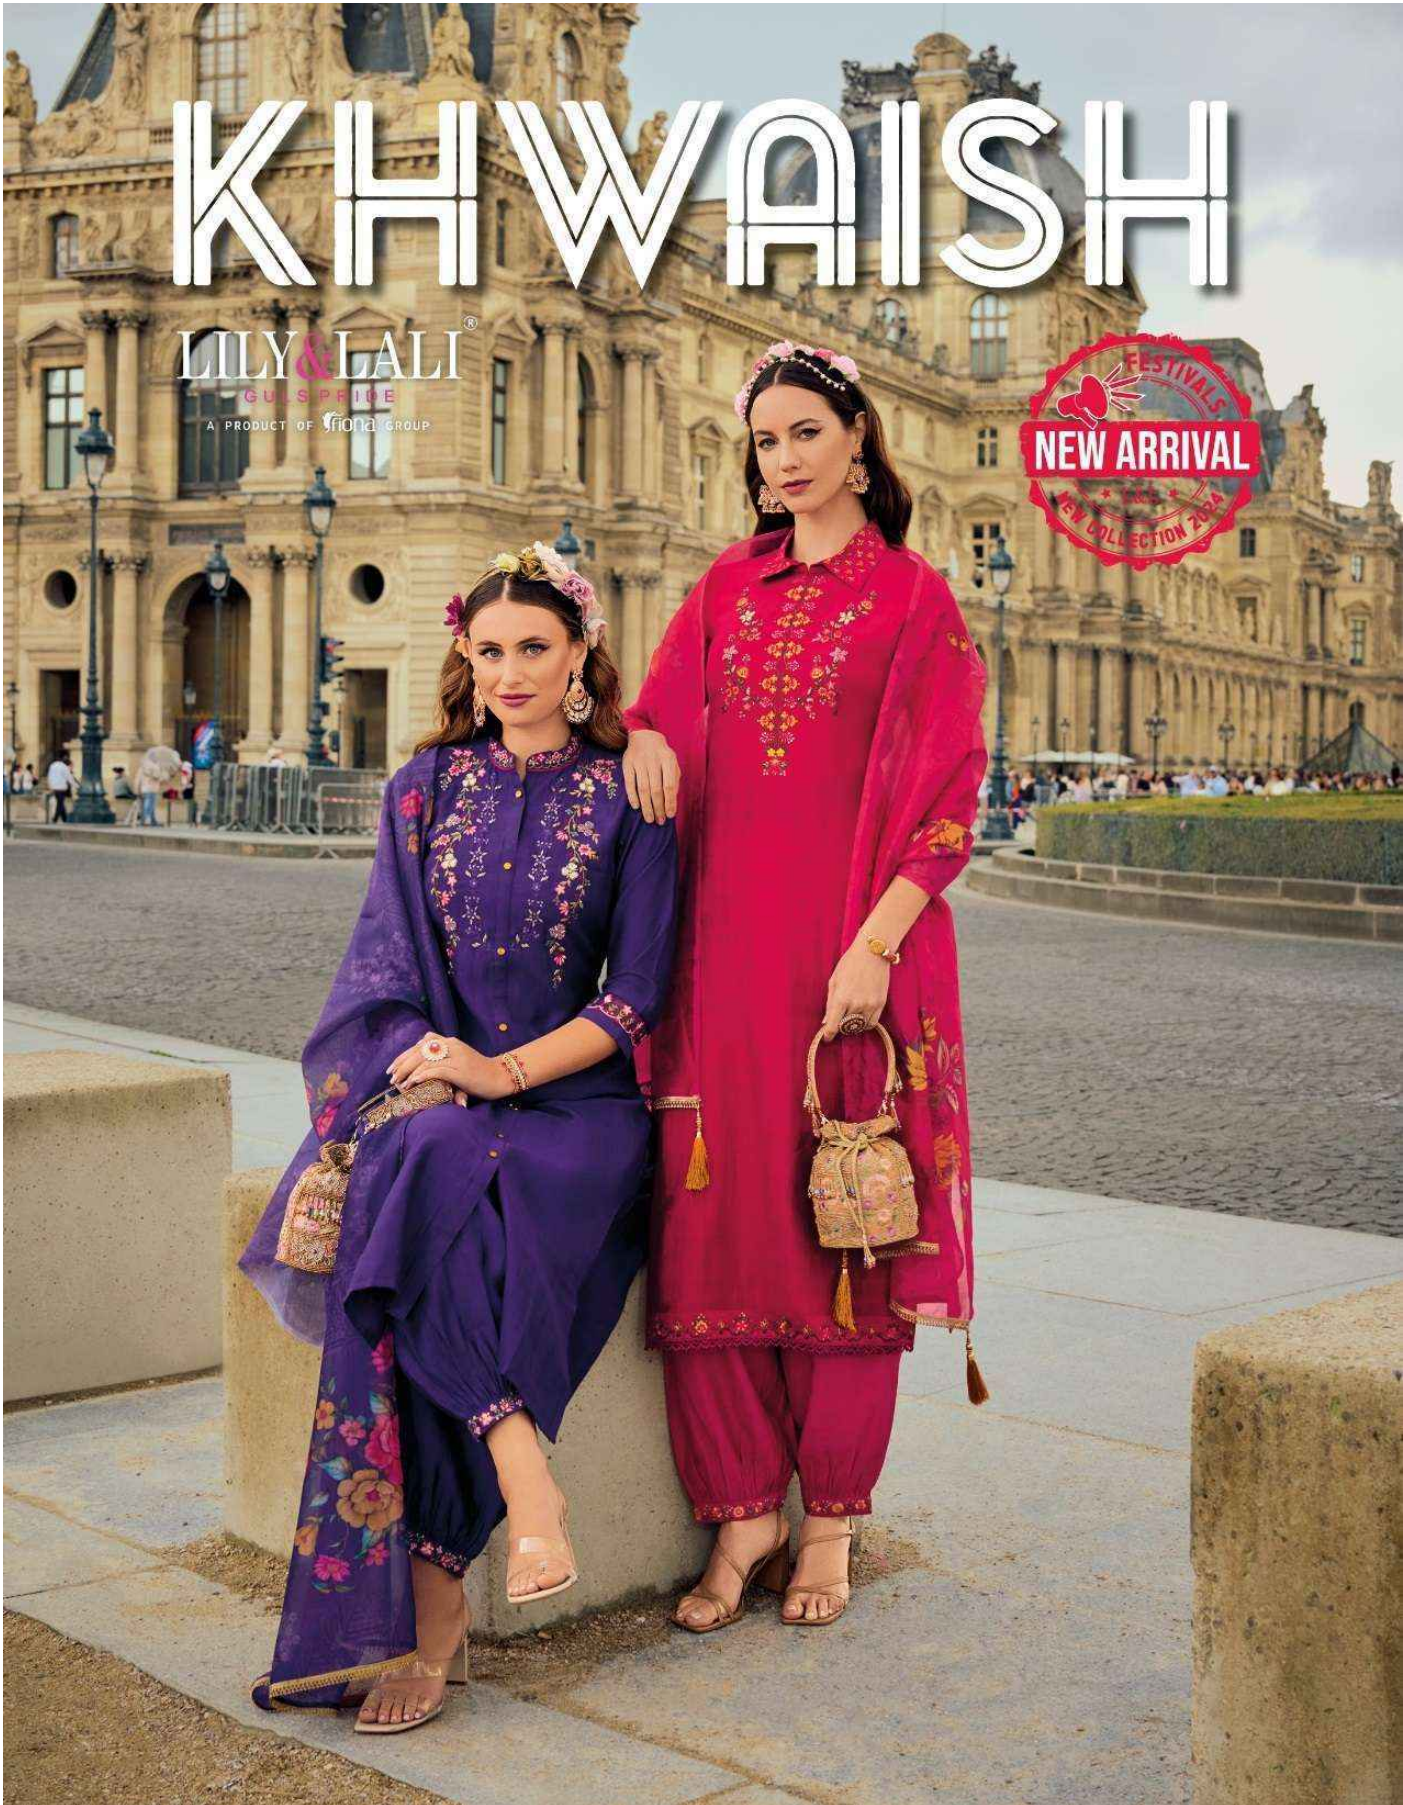

KHWAISH

LILY & LALI®
GULSPRIDE
A PRODUCT OF FIONA GROUP