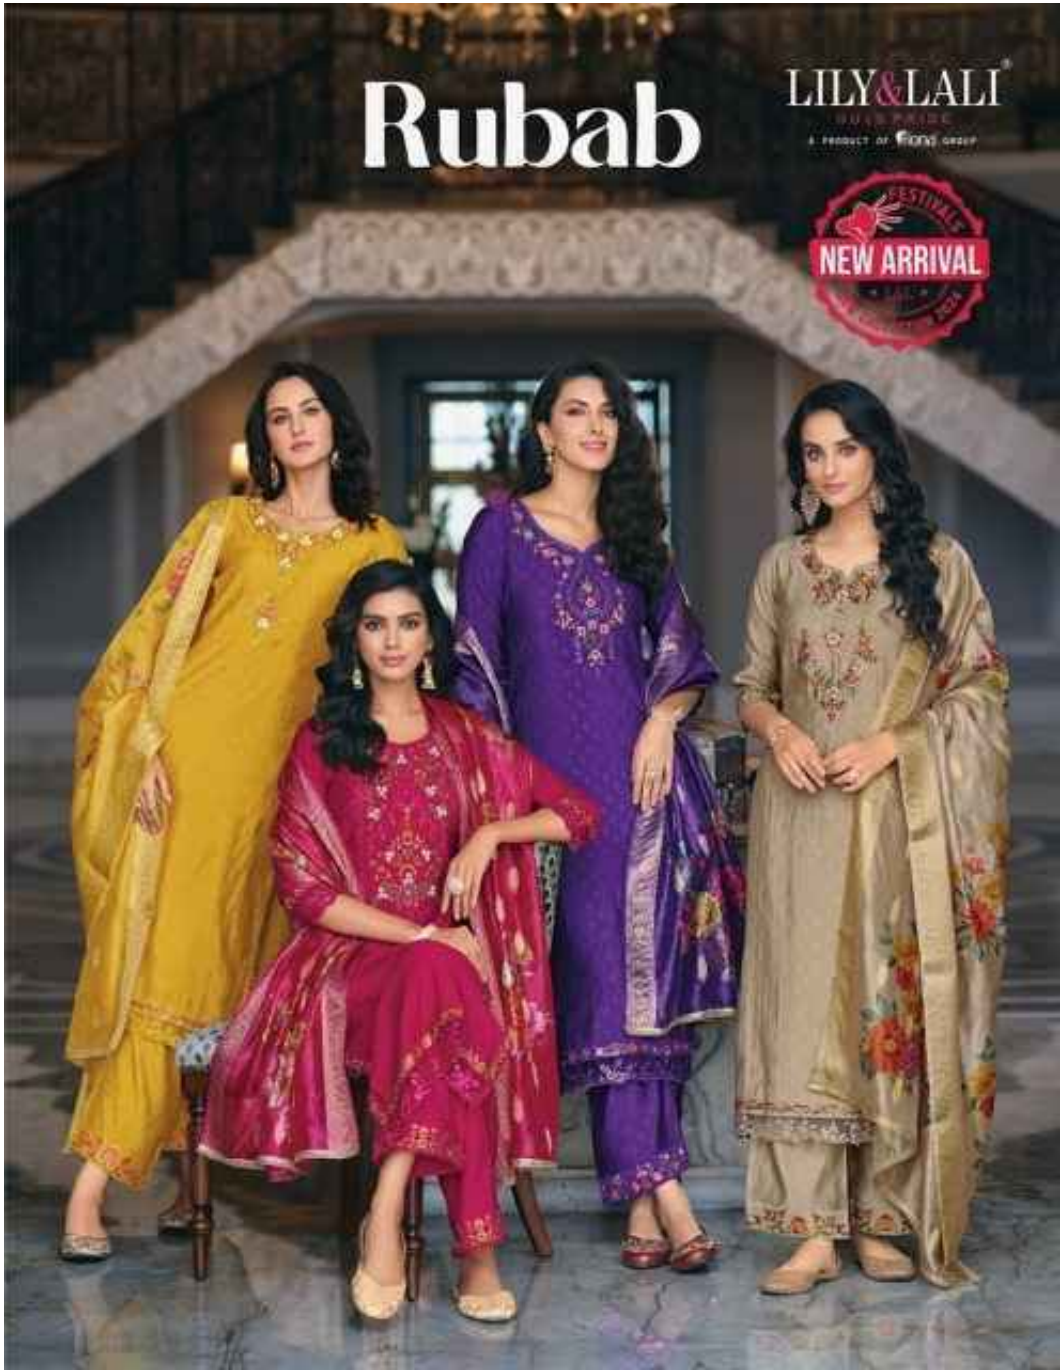

Rubab

LILY & LALI
WASHABLE
A PRODUCT OF FIONA GROUP

LILY LALI
A PRODUCT OF FIKKS GROUP
Rubab

NEW ARRIVAL

FABRICS DETAILS

: TOP :

HANDWORK AND EMBROIDERY ON SELF
JACQUARD VISCOUSE SILK WITH COTTON INNER

: BOTTOM :

PLAZZOS ON SELF JACQUARD VISCOUSE SILK
WITH EMBROIDERY LACE

: DUPATTA :

ORGANZA JACQUARD DIGITAL PRINT DUPATTA
WITH FANCY LACE

: SIZE :

M, L, XL, XXL, 3XL

NOTE : POCKET INSIDE THE PANT

@lilylali_fashion

Rubab