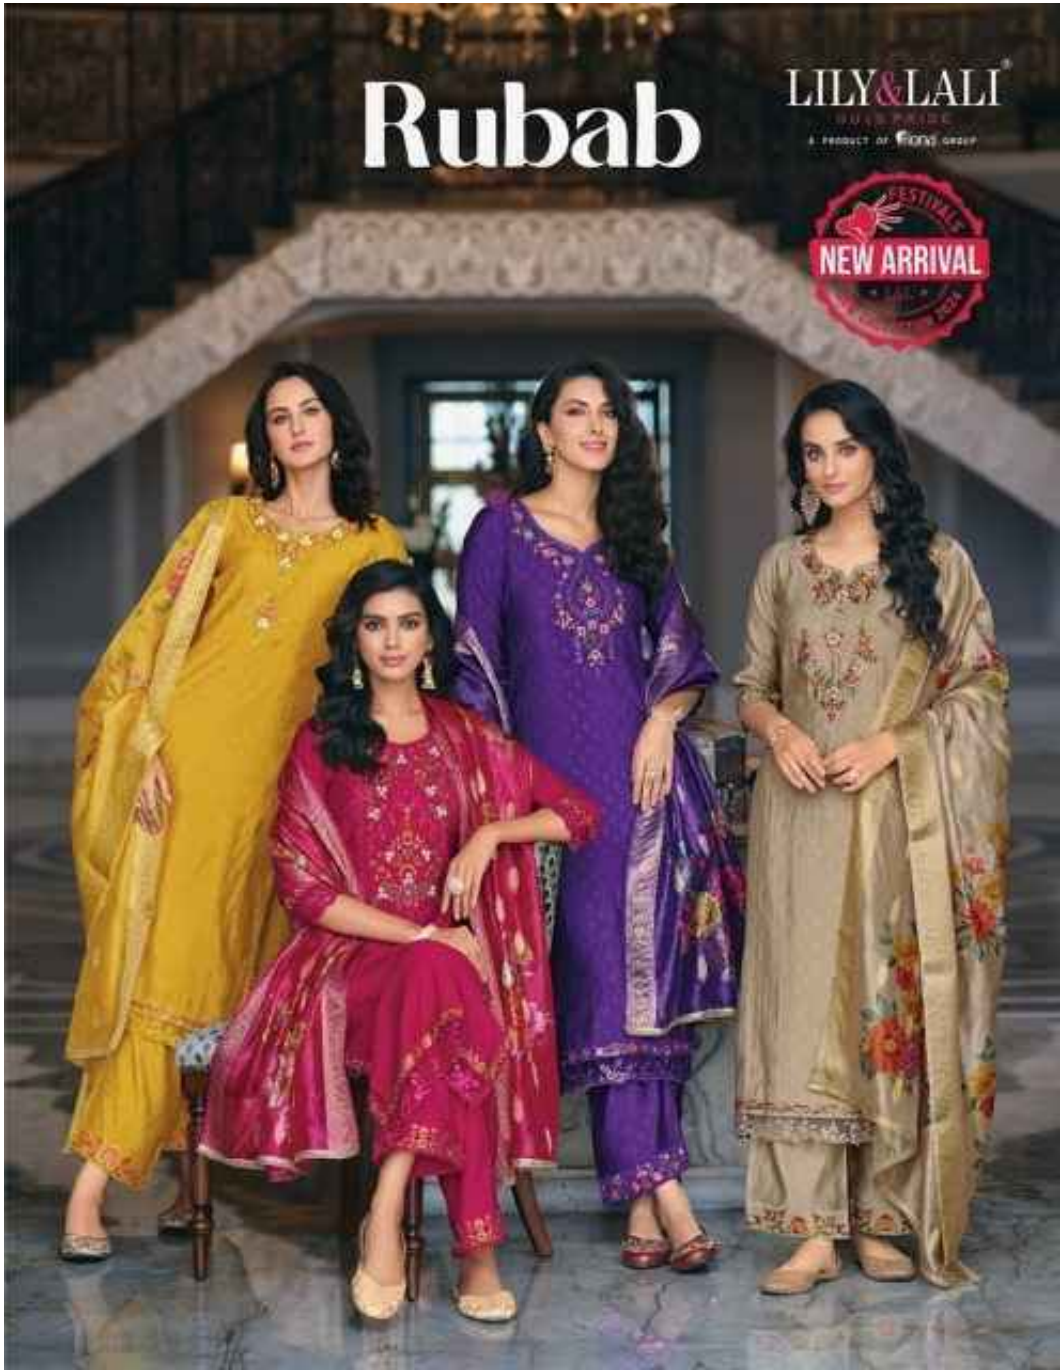

Rubab

LILY & LALI
WASHABLE
A PRODUCT OF FORDY GROUP