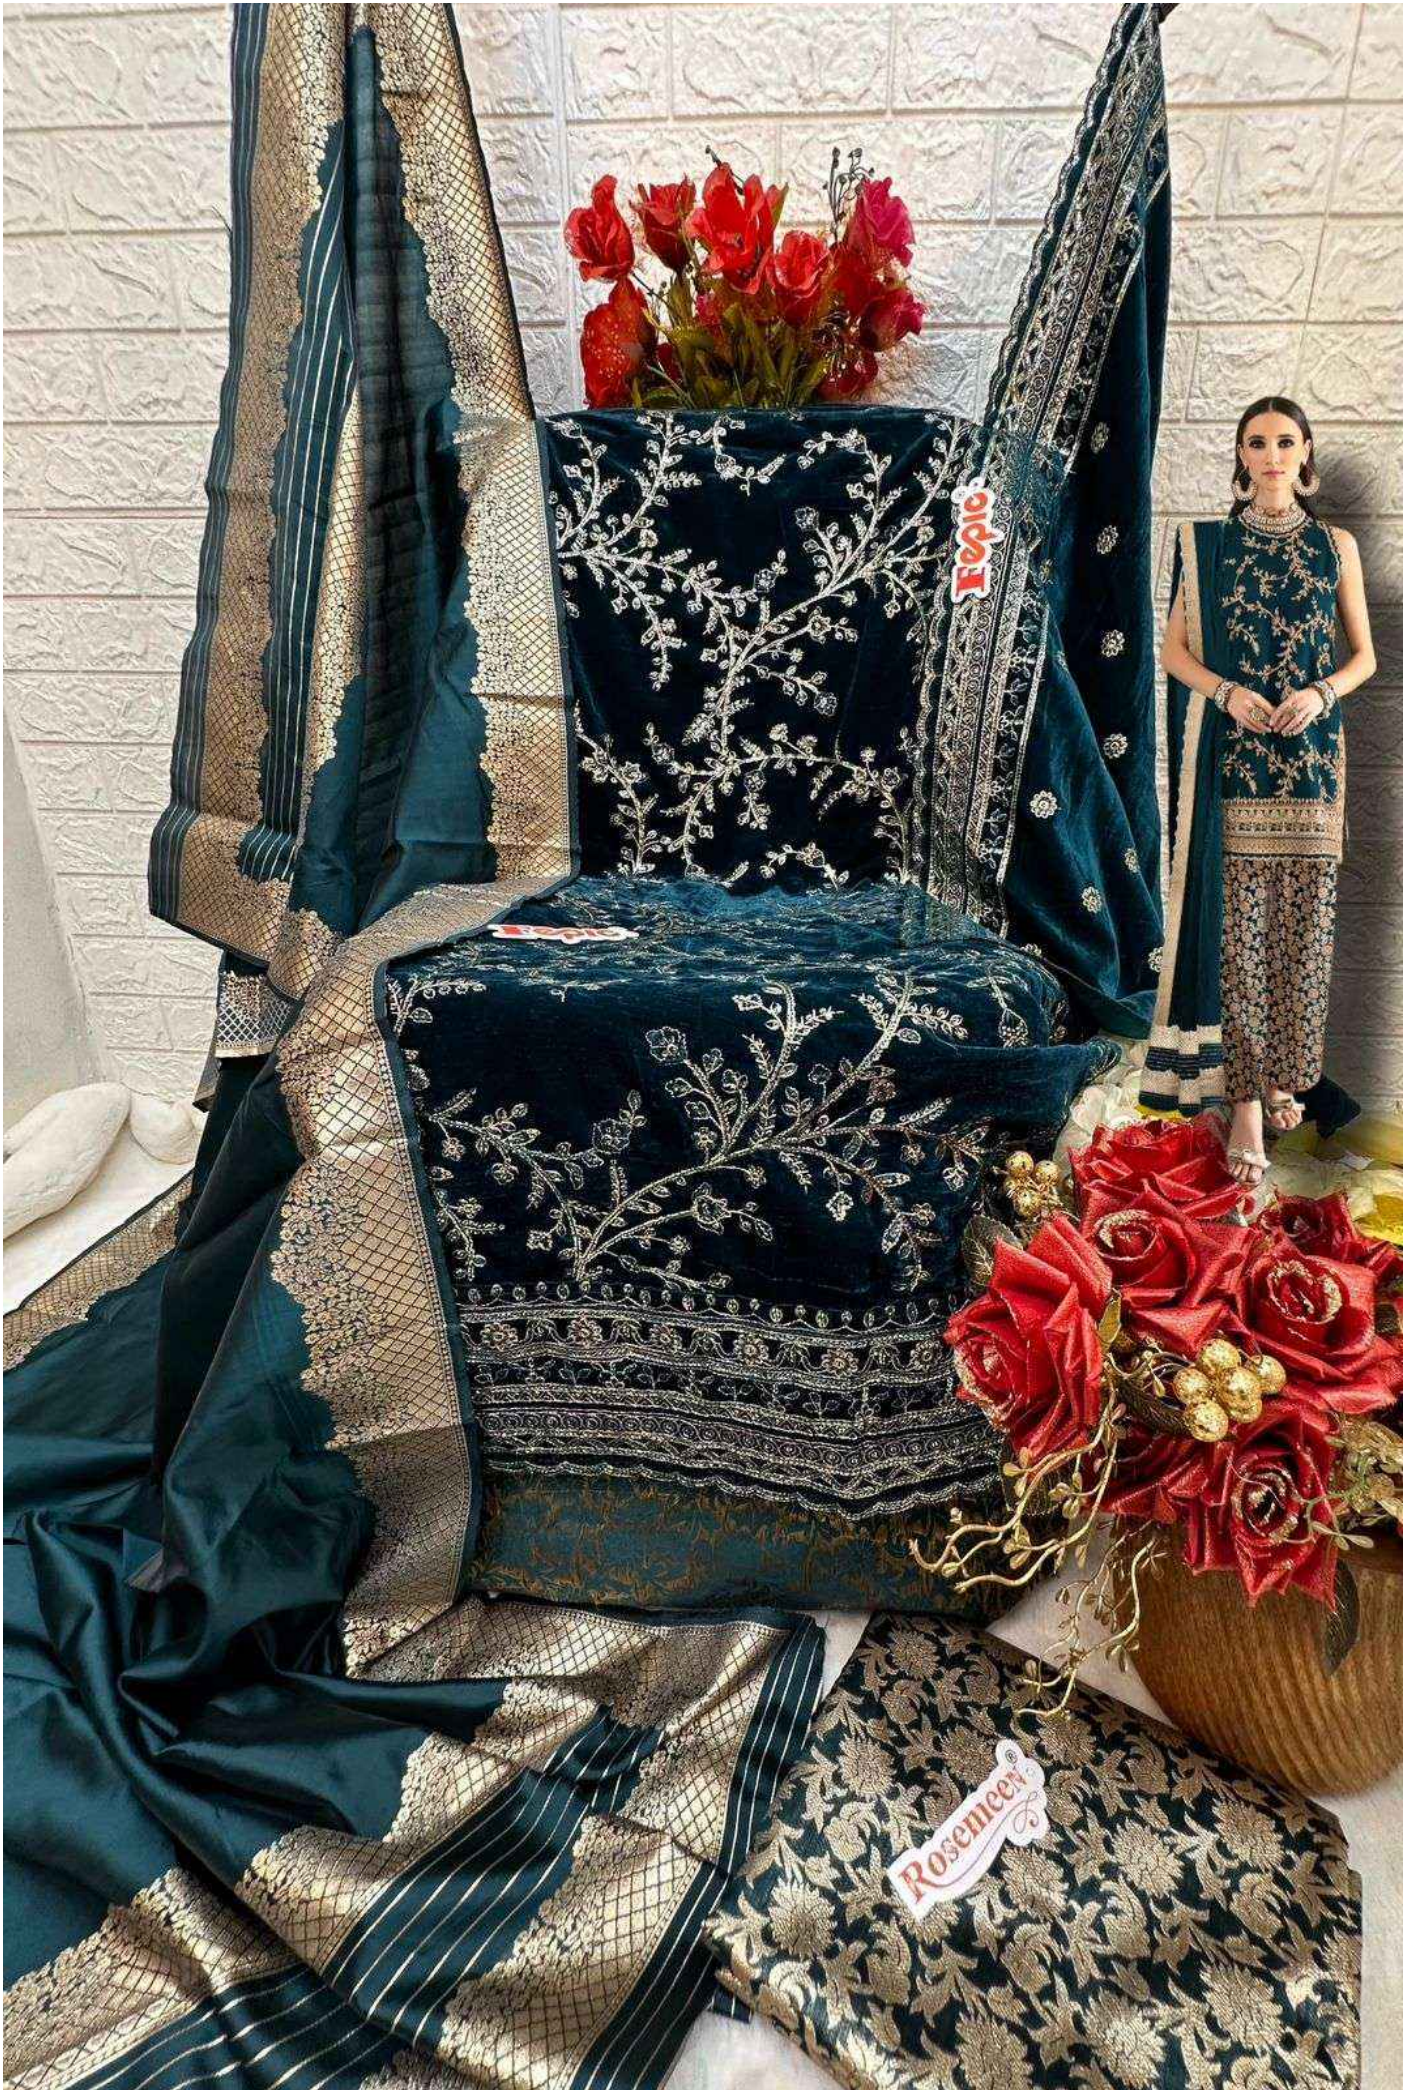

Rosemeers

Rosemeers