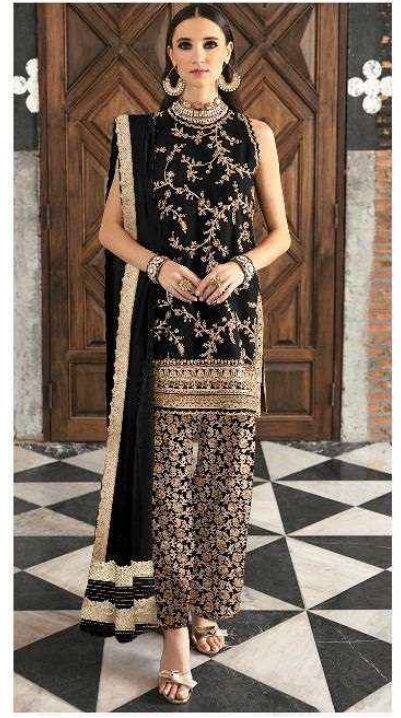

V-17021

V-17021 B

V-17021 C

**Fepic**<sup>®</sup>

**Fepic**<sup>®</sup>

V-17021 B

**WASHING INTRUCTIONS**

DO NOT USE ANY TYPE OF BLEACH OR STAIN REMOVING CHEMICALS  
BEFORE CUTTING / STITCHING, FABRIC SHOUD BE SOAKED BE SOAKED IN WATER  
( ALL COMPONENTS SEPARATELY ) FOR 15 MINUTES