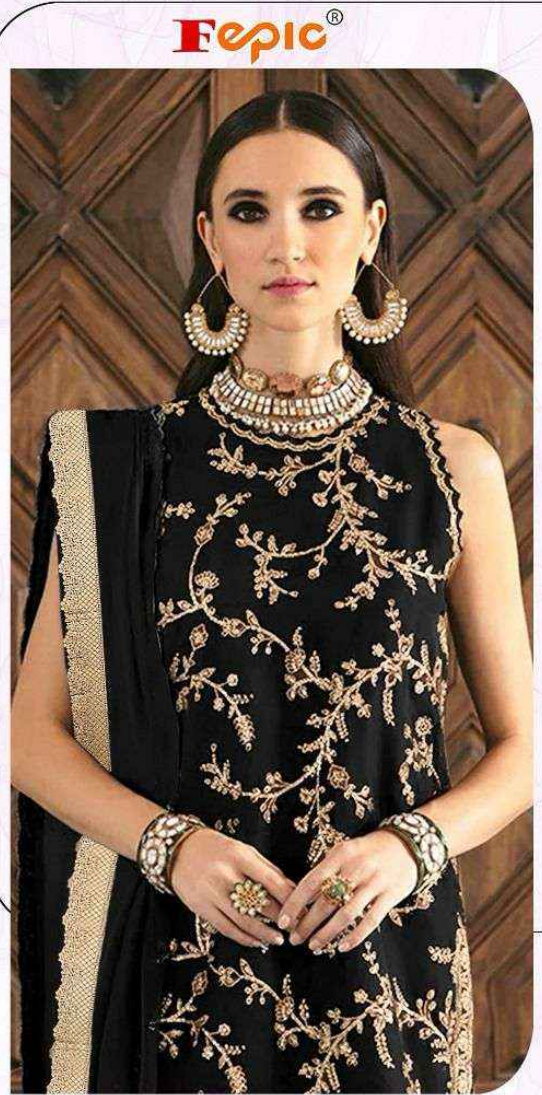

Fepic®

V-17021 C

WASHING INTRUCTIONS

DO NOT USE ANY TYPE OF BLEACH OR STAIN REMOVING CHEMICALS
BEFORE CUTTING / STITCHING, FABRIC SHOUD BE SOAKED BE SOAKED IN WATER
(ALL COMPONENTS SEPARATELY) FOR 15 MINUTES

DO NOT KEEP WET FABRIC IN TWISTED FROM IN ORDER TO AVOID COPY MARKS |

WASH COLOURED AND WHITE FABRICS SEPARATELY
IRON CLOTHES AT MODERATE TEMPERATURE | DO NOT DRY FABRIC IN DIRECT SUNLIGHT
(EXTRA LACES, HANGINGS AND ACCESSORIES ARE NOT INDUDED)