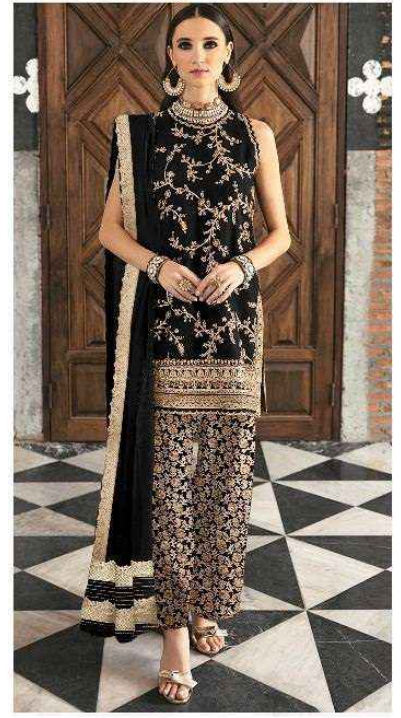

V-17021

V-17021 B

V-17021 C

**Fepic**®

**Fepic**<sup>®</sup>

V-17021 B

**WASHING INTRUCTIONS**

DO NOT USE ANY TYPE OF BLEACH OR STAIN REMOVING CHEMICALS  
BEFORE CUTTING / STITCHING, FABRIC SHOUD BE SOAKED BE SOAKED IN WATER  
( ALL COMPONENTS SEPARATELY ) FOR 15 MINUTES