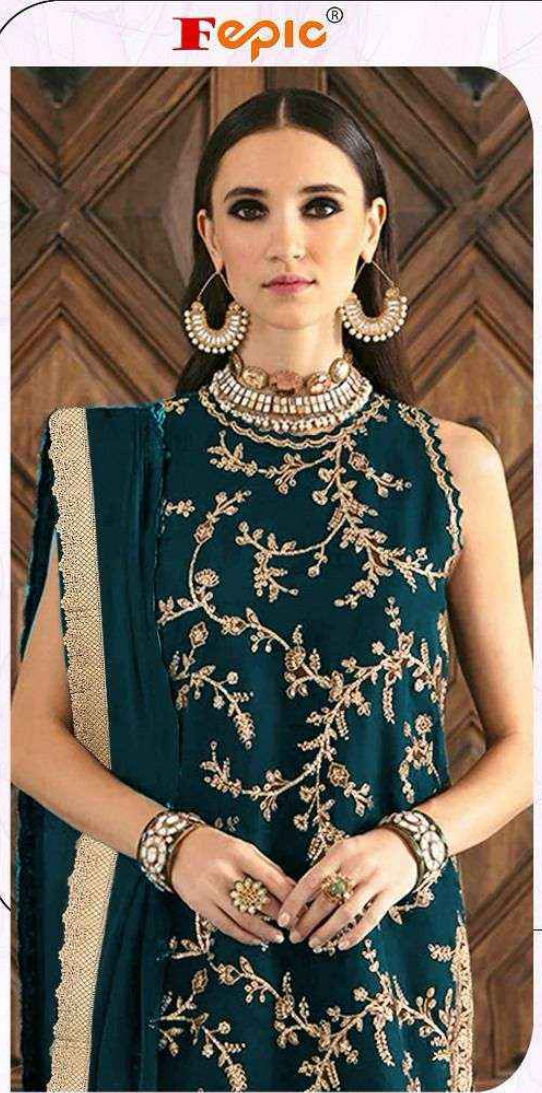

V-17021

V-17021 B

V-17021 C

Fepic®

Fepic[®]

V-17021 B

WASHING INTRUCTIONS

DO NOT USE ANY TYPE OF BLEACH OR STAIN REMOVING CHEMICALS
BEFORE CUTTING / STITCHING, FABRIC SHOUD BE SOAKED BE SOAKED IN WATER
(ALL COMPONENTS SEPARATELY) FOR 15 MINUTES