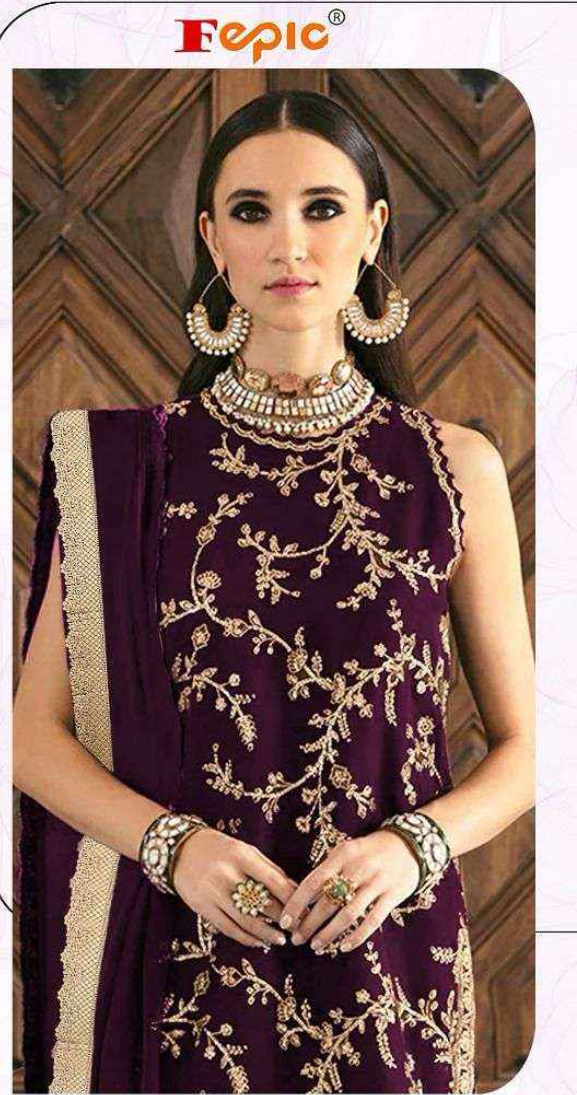

Fepic®

V-17021

WASHING INTRUCTIONS

DO NOT USE ANY TYPE OF BLEACH OR STAIN REMOVING CHEMICALS
BEFORE CUTTING / STITCHING, FABRIC SHOUD BE SOAKED BE SOAKED IN WATER
(ALL COMPONENTS SEPARATELY) FOR 15 MINUTES

DO NOT KEEP WET FABRIC IN TWISTED FROM IN ORDER TO AVOID COPY MARKS |

WASH COLOURED AND WHITE FABRICS SEPARATELY
IRON CLOTHES AT MODERATE TEMPERATURE | DO NOT DRY FABRIC IN DIRECT SUNLIGHT
(EXTRA LACES, HANGINGS AND ACCESSORIES ARE NOT INDUDED)