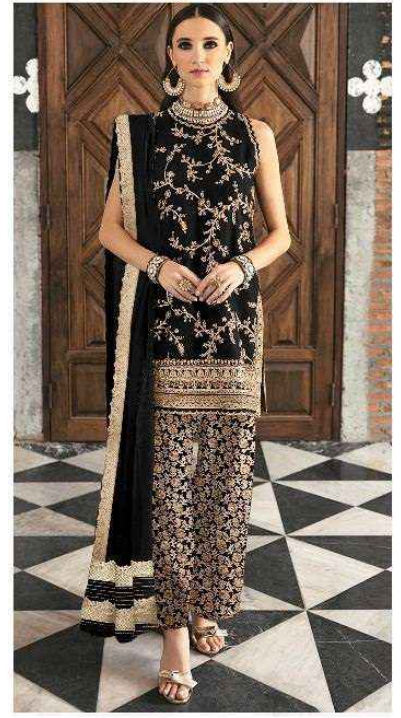

V-17021

V-17021 B

V-17021 C

Fepic®

Fepic[®]

V-17021 B

WASHING INTRUCTIONS

DO NOT USE ANY TYPE OF BLEACH OR STAIN REMOVING CHEMICALS
BEFORE CUTTING / STITCHING, FABRIC SHOUD BE SOAKED BE SOAKED IN WATER
(ALL COMPONENTS SEPARATELY) FOR 15 MINUTES