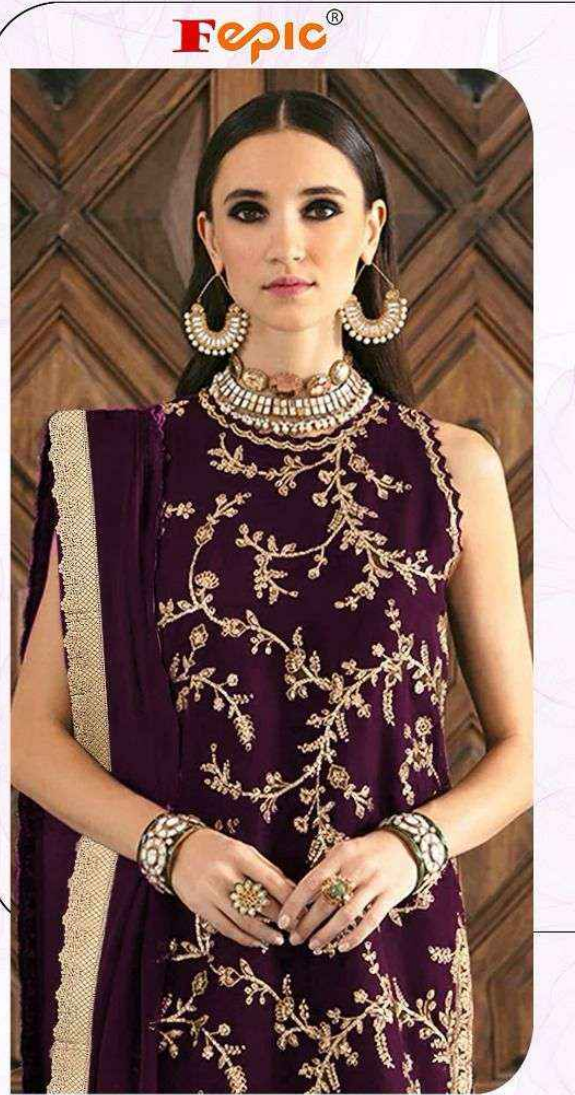

Fepic®

V-17021

WASHING INTRUCTIONS

DO NOT USE ANY TYPE OF BLEACH OR STAIN REMOVING CHEMICALS
BEFORE CUTTING / STITCHING, FABRIC SHOUD BE SOAKED BE SOAKED IN WATER
(ALL COMPONENTS SEPARATELY) FOR 15 MINUTES

DO NOT KEEP WET FABRIC IN TWISTED FROM IN ORDER TO AVOID COPY MARKS |

WASH COLOURED AND WHITE FABRICS SEPARATELY
IRON CLOTHES AT MODERATE TEMPERATURE | DO NOT DRY FABRIC IN DIRECT SUNLIGHT
(EXTRA LACES, HANGINGS AND ACCESSORIES ARE NOT INDUDED)