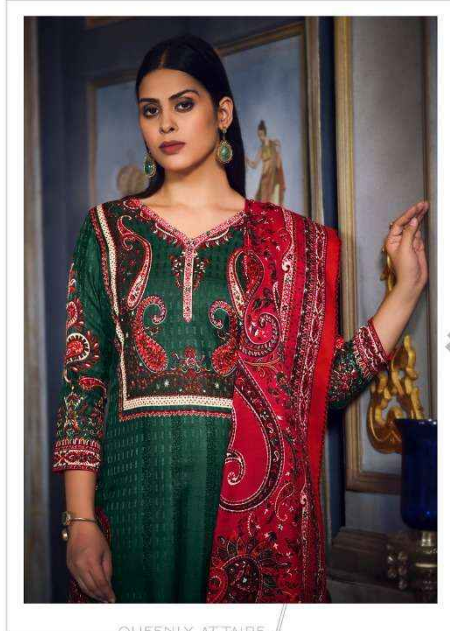

 **Zulfat**[®]
Designer Suits

firdaus

Zulfat
Designs

A LIFE
LESS ORDINARY // 519-002

Zulfat[®]
Designed Suits

QUEENLY ATTAIRE / 519-004

Zulfat[®]
Elegance Suits

MAGICAL BEAUTY

519-003

Zulfat®
Designer Suits

FOREVER FEEL / 519-005

NEW SIMPLICITY / 519-007  **Zulfat**[®]
Designer Sarees

STUNNING FASHION / 519-006

Zulfat
DESIGNER SUITS

Zulfat[®]
Dressmaker

EXPRESS STYLE / 519-009