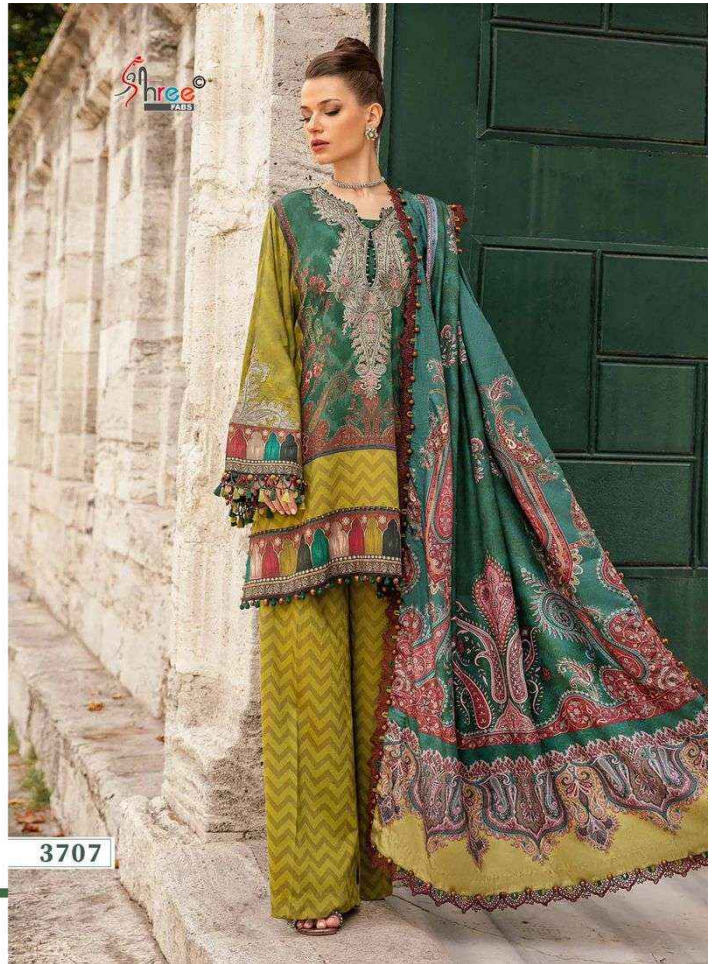

**MARIYA B.**  
**PREMIUM *Silk* COLLECTION**  
**VOL-1**

**MARIYA B.**  
PREMIUM *Silk* COLLECTION  
VOL-1

**MARIYA B.**  
PREMIUM *Silk* COLLECTION  
VOL-1

**MARIYA B.**  
PREMIUM *Silk* COLLECTION  
VOL-1

**MARIYA B.**  
PREMIUM *Silk* COLLECTION  
VOL-1

**MARIYA B.**  
PREMIUM *Silk* COLLECTION  
VOL-1

**MARIYA B.**  
PREMIUM *Silk* COLLECTION  
VOL-1

3704

3705

3708

3709

3706

3707

Shree  
FABRI  
**MARIYA B.**  
PREMIUM *Silk* COLLECTION  
VOL-1

Hellow to everyone

present new looking and stylish printed designs

**MARIYA B.**  
PREMIUM *silk* COLLECTION  
VOL-1

D.NO.	TOP	BOTTOM	DUPATTA	RATE
3704	JAPAN SATIN WITH DIGITAL PRINT	DULL SANTOON	TABBY SILK	810.00
3705	JAPAN SATIN WITH DIGITAL PRINT	DULL SANTOON WITH PRINT	TABBY SILK	810.00
3706	JAPAN SATIN WITH DIGITAL PRINT	DULL SANTOON	TABBY SILK	930.00
3707	JAPAN SATIN WITH DIGITAL PRINT	DULL SANTOON WITH PRINT	TABBY SILK	810.00
3708	JAPAN SATIN WITH DIGITAL PRINT	DULL SANTOON	TABBY SILK	810.00
3709	JAPAN SATIN WITH DIGITAL PRINT	DULL SANTOON	TABBY SILK	930.00