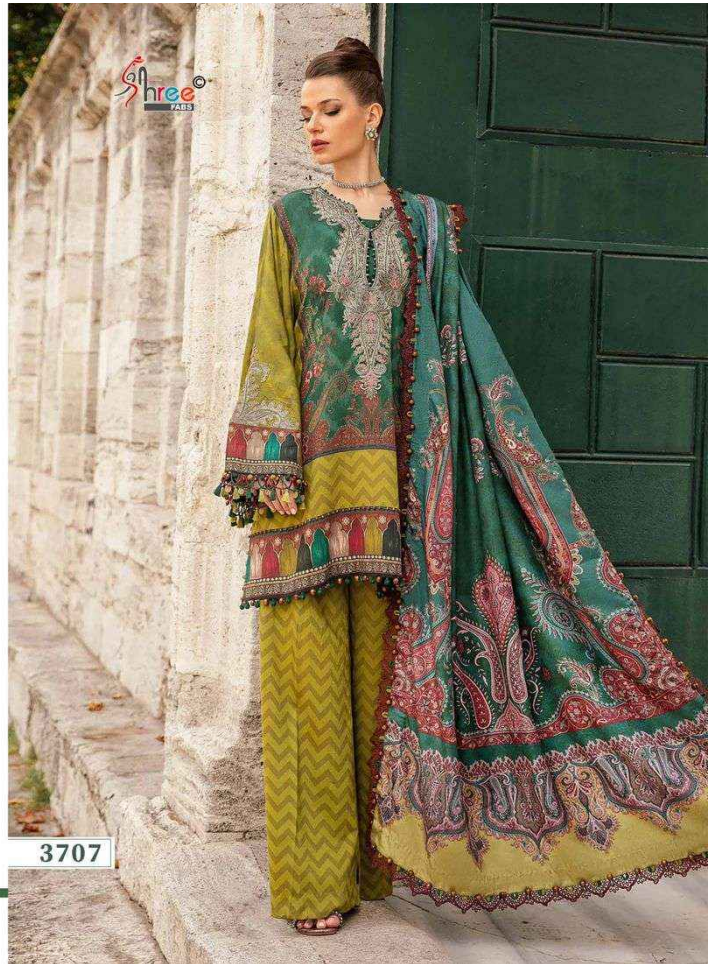

**MARIYA B.**  
**PREMIUM *Silk* COLLECTION**  
**VOL-1**

**MARIYA B.**  
PREMIUM *Silk* COLLECTION  
VOL-1

**MARIYA B.**  
PREMIUM *Silk* COLLECTION  
VOL-1

3705

**MARIYA B.**  
PREMIUM *Silk* COLLECTION  
VOL-1

**MARIYA B.**  
PREMIUM *Silk* COLLECTION  
VOL-1

**MARIYA B.**  
PREMIUM *Silk* COLLECTION  
VOL-1

**MARIYA B.**  
PREMIUM *Silk* COLLECTION  
VOL-1

3704

3705

3708

3709

3706

3707

**Shree**  
FABRI  
**MARIYA B.**  
PREMIUM *Silk* COLLECTION  
VOL-1

Hellow to everyone

present new looking and stylish printed designs

**MARIYA B.**  
PREMIUM *silk* COLLECTION  
VOL-1

D.NO.	TOP	BOTTOM	DUPATTA	RATE
3704	JAPAN SATIN WITH DIGITAL PRINT	DULL SANTOON	TABBY SILK	810.00
3705	JAPAN SATIN WITH DIGITAL PRINT	DULL SANTOON WITH PRINT	TABBY SILK	810.00
3706	JAPAN SATIN WITH DIGITAL PRINT	DULL SANTOON	TABBY SILK	930.00
3707	JAPAN SATIN WITH DIGITAL PRINT	DULL SANTOON WITH PRINT	TABBY SILK	810.00
3708	JAPAN SATIN WITH DIGITAL PRINT	DULL SANTOON	TABBY SILK	810.00
3709	JAPAN SATIN WITH DIGITAL PRINT	DULL SANTOON	TABBY SILK	930.00