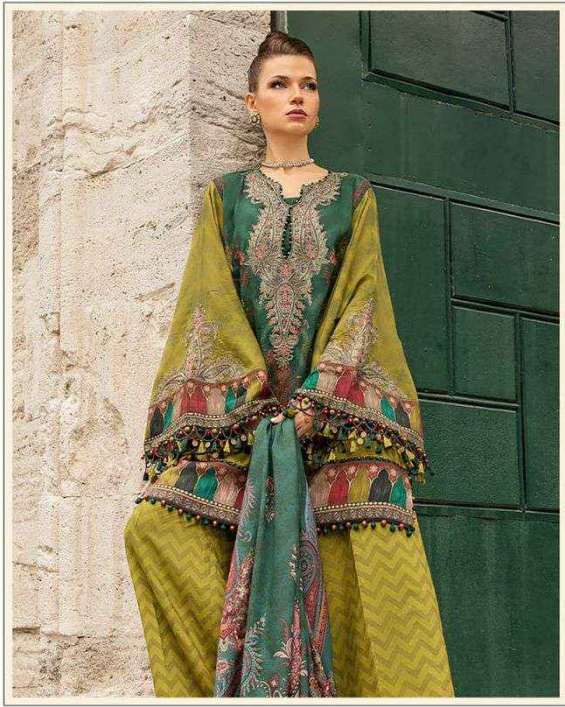

**MARIYA B.**  
**PREMIUM *Silk* COLLECTION**  
**VOL-1**

**MARIYA B.**  
PREMIUM *Silk* COLLECTION  
VOL-1

**MARIYA B.**  
PREMIUM *Silk* COLLECTION  
VOL-1

**MARIYA B.**  
PREMIUM *Silk* COLLECTION  
VOL-1

**MARIYA B.**  
PREMIUM *Silk* COLLECTION  
VOL-1

3708

**MARIYA B.**  
PREMIUM *Silk* COLLECTION  
VOL-1

**MARIYA B.**  
PREMIUM *Silk* COLLECTION  
VOL-1

3704

3705

3708

3709

3706

3707

Shree  
FABRI  
**MARIYA B.**  
PREMIUM *Silk* COLLECTION  
VOL-1

Hellow to everyone

present new looking and stylish printed designs

**MARIYA B.**  
PREMIUM *silk* COLLECTION  
VOL-1

D.NO.	TOP	BOTTOM	DUPATTA	RATE
3704	JAPAN SATIN WITH DIGITAL PRINT	DULL SANTOON	TABBY SILK	810.00
3705	JAPAN SATIN WITH DIGITAL PRINT	DULL SANTOON WITH PRINT	TABBY SILK	810.00
3706	JAPAN SATIN WITH DIGITAL PRINT	DULL SANTOON	TABBY SILK	930.00
3707	JAPAN SATIN WITH DIGITAL PRINT	DULL SANTOON WITH PRINT	TABBY SILK	810.00
3708	JAPAN SATIN WITH DIGITAL PRINT	DULL SANTOON	TABBY SILK	810.00
3709	JAPAN SATIN WITH DIGITAL PRINT	DULL SANTOON	TABBY SILK	930.00