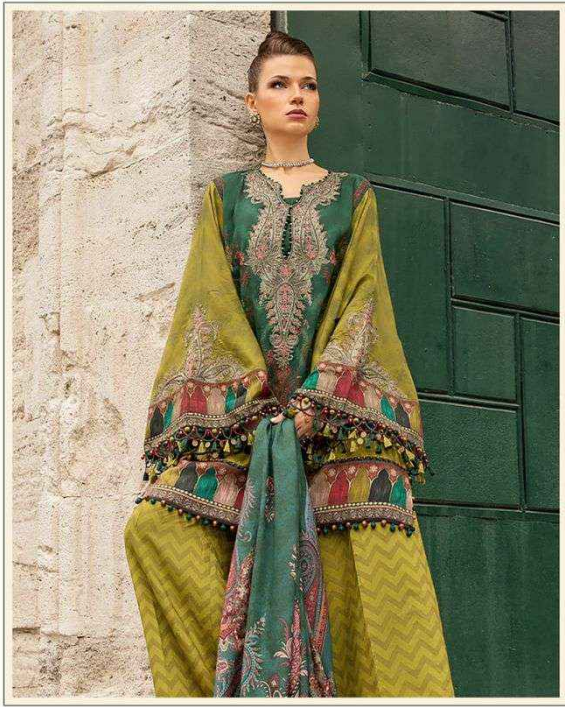

**MARIYA B.**  
**PREMIUM *Silk* COLLECTION**  
**VOL-1**

**MARIYA B.**  
PREMIUM *Silk* COLLECTION  
VOL-1

**MARIYA B.**  
PREMIUM *Silk* COLLECTION  
VOL-1

**MARIYA B.**  
PREMIUM *Silk* COLLECTION  
VOL-1

**MARIYA B.**  
PREMIUM *Silk* COLLECTION  
VOL-1

**MARIYA B.**  
PREMIUM *Silk* COLLECTION  
VOL-1

**MARIYA B.**  
PREMIUM *Silk* COLLECTION  
VOL-1

3704

3705

3708

3709

3706

3707

Shree  
FABRI  
**MARIYA B.**  
PREMIUM *Silk* COLLECTION  
VOL-1

Hellow to everyone

present new looking and stylish printed designs

**MARIYA B.**  
PREMIUM *silk* COLLECTION  
VOL-1

D.NO.	TOP	BOTTOM	DUPATTA	RATE
3704	JAPAN SATIN WITH DIGITAL PRINT	DULL SANTOON	TABBY SILK	810.00
3705	JAPAN SATIN WITH DIGITAL PRINT	DULL SANTOON WITH PRINT	TABBY SILK	810.00
3706	JAPAN SATIN WITH DIGITAL PRINT	DULL SANTOON	TABBY SILK	930.00
3707	JAPAN SATIN WITH DIGITAL PRINT	DULL SANTOON WITH PRINT	TABBY SILK	810.00
3708	JAPAN SATIN WITH DIGITAL PRINT	DULL SANTOON	TABBY SILK	810.00
3709	JAPAN SATIN WITH DIGITAL PRINT	DULL SANTOON	TABBY SILK	930.00