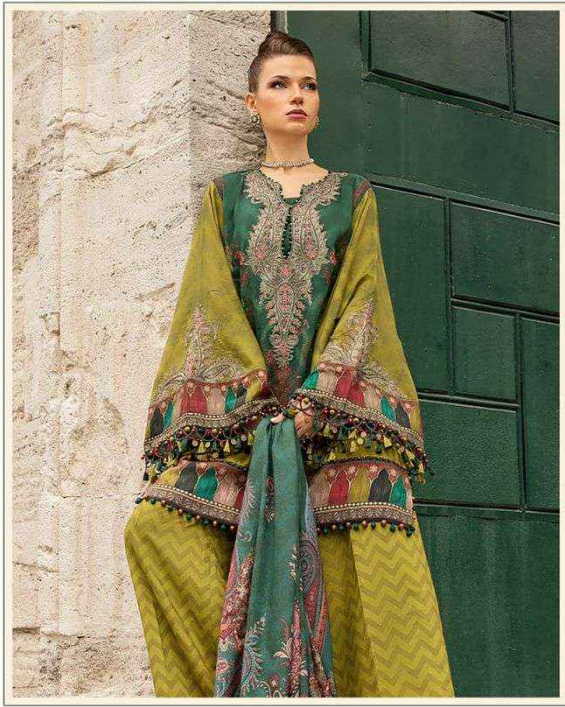

**MARIYA B.**  
**PREMIUM *Silk* COLLECTION**  
**VOL-1**

**MARIYA B.**  
PREMIUM *Silk* COLLECTION  
VOL-1

**MARIYA B.**  
PREMIUM *Silk* COLLECTION  
VOL-1

3705

**MARIYA B.**  
PREMIUM *Silk* COLLECTION  
VOL-1

**MARIYA B.**  
PREMIUM *Silk* COLLECTION  
VOL-1

**MARIYA B.**  
PREMIUM *Silk* COLLECTION  
VOL-1

**MARIYA B.**  
PREMIUM *Silk* COLLECTION  
VOL-1

3704

3705

3708

3709

3706

3707

**Shree**  
FABRI  
**MARIYA B.**  
PREMIUM *Silk* COLLECTION  
VOL-1

Hellow to everyone

present new looking and stylish printed designs

**MARIYA B.**  
PREMIUM *silk* COLLECTION  
VOL-1

D.NO.	TOP	BOTTOM	DUPATTA	RATE
3704	JAPAN SATIN WITH DIGITAL PRINT	DULL SANTOON	TABBY SILK	810.00
3705	JAPAN SATIN WITH DIGITAL PRINT	DULL SANTOON WITH PRINT	TABBY SILK	810.00
3706	JAPAN SATIN WITH DIGITAL PRINT	DULL SANTOON	TABBY SILK	930.00
3707	JAPAN SATIN WITH DIGITAL PRINT	DULL SANTOON WITH PRINT	TABBY SILK	810.00
3708	JAPAN SATIN WITH DIGITAL PRINT	DULL SANTOON	TABBY SILK	810.00
3709	JAPAN SATIN WITH DIGITAL PRINT	DULL SANTOON	TABBY SILK	930.00