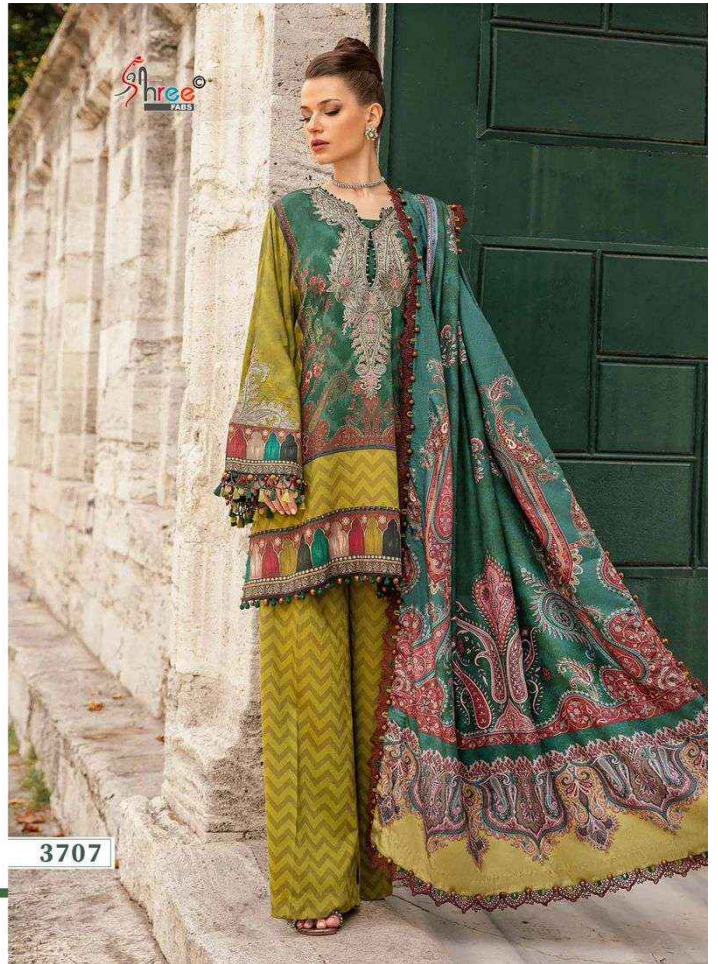

**MARIYA B.**  
**PREMIUM *Silk* COLLECTION**  
**VOL-1**

**MARIYA B.**  
PREMIUM *Silk* COLLECTION  
VOL-1

**MARIYA B.**  
PREMIUM *Silk* COLLECTION  
VOL-1

**MARIYA B.**  
PREMIUM *Silk* COLLECTION  
VOL-1

**MARIYA B.**  
PREMIUM *Silk* COLLECTION  
VOL-1

3708

**MARIYA B.**  
PREMIUM *Silk* COLLECTION  
VOL-1

**MARIYA B.**  
PREMIUM *Silk* COLLECTION  
VOL-1

3704

3705

3708

3709

3706

3707

Shree  
FABRI  
**MARIYA B.**  
PREMIUM *Silk* COLLECTION  
VOL-1

Hellow to everyone

present new looking and stylish printed designs

**MARIYA B.**  
PREMIUM *silk* COLLECTION  
VOL-1

D.NO.	TOP	BOTTOM	DUPATTA	RATE
3704	JAPAN SATIN WITH DIGITAL PRINT	DULL SANTOON	TABBY SILK	810.00
3705	JAPAN SATIN WITH DIGITAL PRINT	DULL SANTOON WITH PRINT	TABBY SILK	810.00
3706	JAPAN SATIN WITH DIGITAL PRINT	DULL SANTOON	TABBY SILK	930.00
3707	JAPAN SATIN WITH DIGITAL PRINT	DULL SANTOON WITH PRINT	TABBY SILK	810.00
3708	JAPAN SATIN WITH DIGITAL PRINT	DULL SANTOON	TABBY SILK	810.00
3709	JAPAN SATIN WITH DIGITAL PRINT	DULL SANTOON	TABBY SILK	930.00