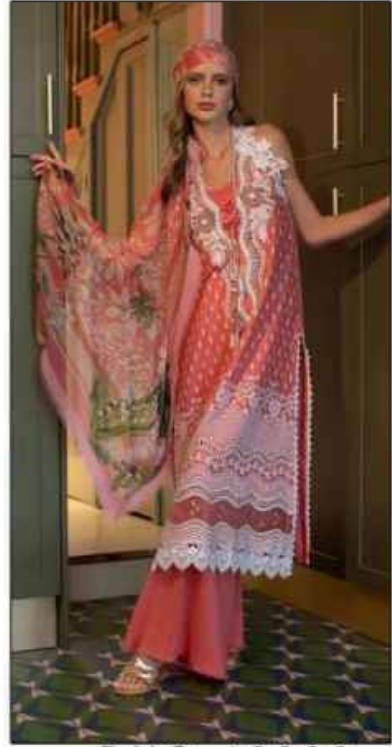

SOF

SHREE OM FAB
100% COTTON

عالیہ بی

Aliya.B

VOL-04

Heavy Cotton Luxury Collection.

SOF DN0-4002

SOF DN0-4003

Aliya.B

VOL-04

Heavy Cotton Luxury Collection.

SOF DN0-4001

عاليه بي
Aliya.B
VOL-04
Heavy Cotton Luxury Collection.

SOF
SHREE OM FAB
100% COTTON

DNO-4001

DNO-4002