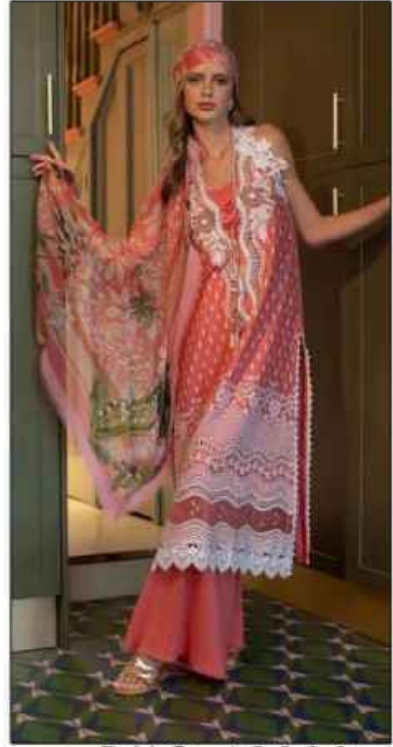

SOF

SHREE OM FAB
100% COTTON

عالیہ بی

Aliya.B

VOL-04

Heavy Cotton Luxury Collection.

SOF DN0-4002

SOF DN0-4003

Aliya.B

VOL-04

Heavy Cotton Luxury Collection.

SOF DN0-4001

عالیہ بی
Aliya.B
VOL-04
Heavy Cotton Luxury Collection.

SOF
SHREE OM FAB
100% COTTON

DNO-4001

DNO-4002