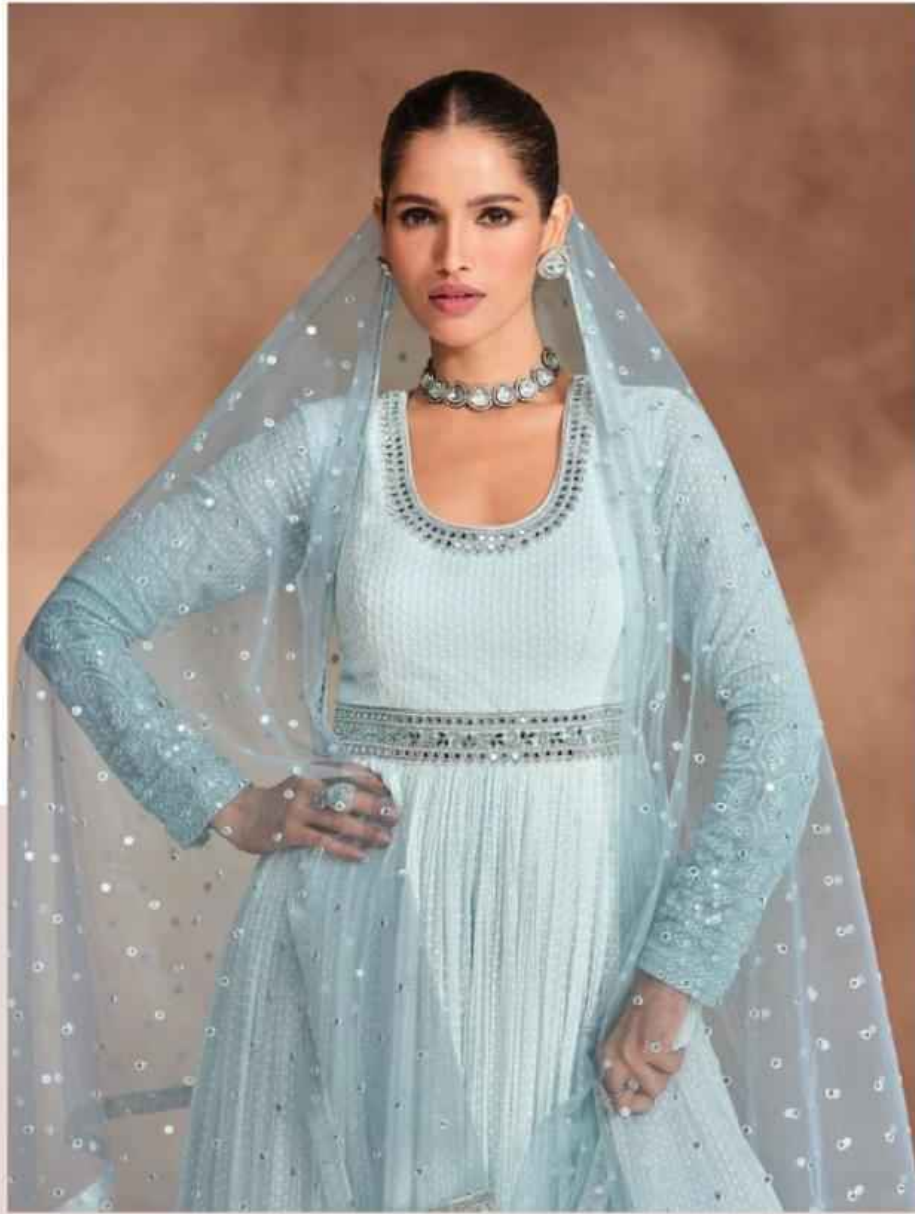

SAYURI®
Designer

* 5677 *