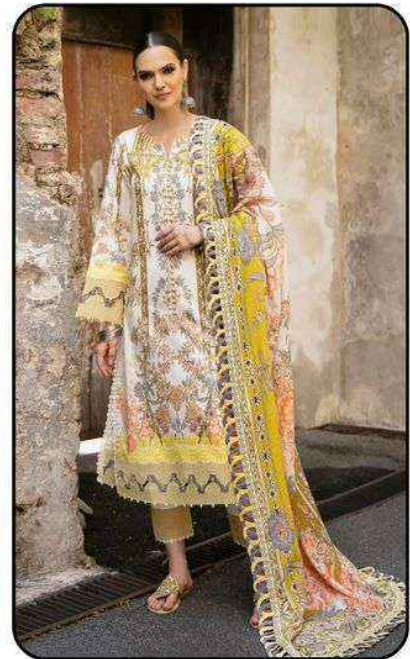

1006

TOP

Pure Lawn Cotton - (2.40 MTR APX.)

DUPATTA

Mal-Mal Cotton - (2.25 MTR APX.)

BOTTOM

Pure Lawn Cotton - (2.00 MTR APX.)

Madhav®
Fashion
Firdous
Exclusive lawn collection
vol-01