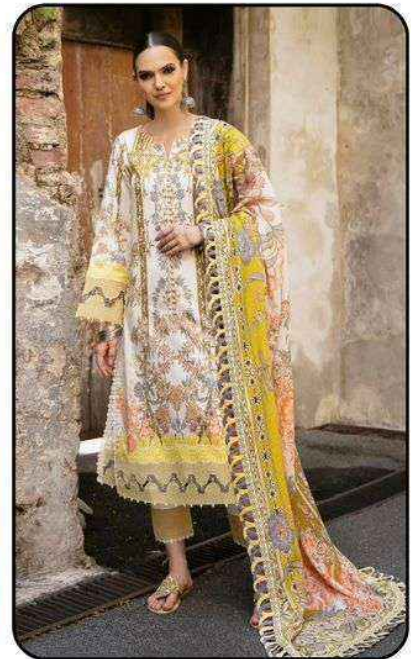

1006

TOP

Pure Lawn Cotton - (2.40 MTR APX.)

DUPATTA

Mal-Mal Cotton - (2.25 MTR APX.)

BOTTOM

Pure Lawn Cotton - (2.00 MTR APX.)

Madhav®
Fashion
Firdous
Exclusive lawn collection
vol-01