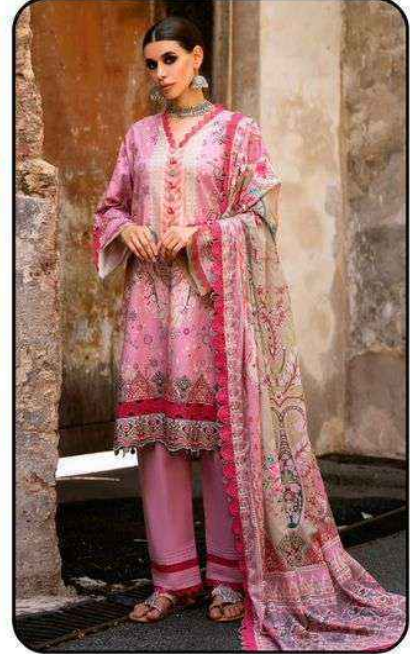

1003

TOP

Pure Lawn Cotton - (2.40 MTR APX.)

DUPATTA

Mal-Mal Cotton - (2.25 MTR APX.)

BOTTOM

Pure Lawn Cotton - (2.00 MTR APX.)

Madhav®
Fashion
Firdous
Exclusive lawn collection
vol-01