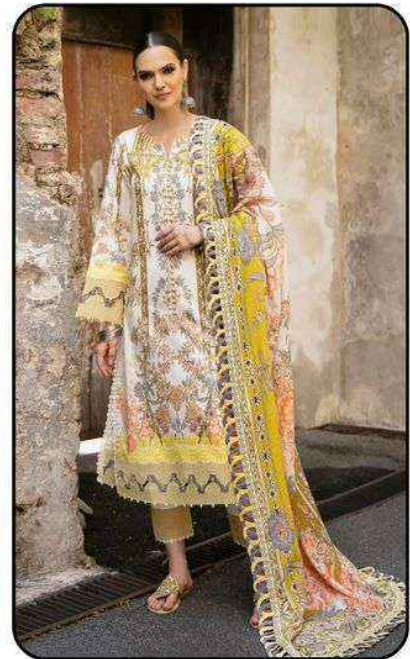

1001

1002

1003

1004

1005

1006

TOP

Pure Lawn Cotton - (2.40 MTR APX.)

DUPATTA

Mal-Mal Cotton - (2.25 MTR APX.)

BOTTOM

Pure Lawn Cotton - (2.00 MTR APX.)

Madhav[®]
Fashion
Firdous
Exclusive lawn collection
vol-01

Madhav[®]
Fashion

Firdous

Exclusive lawn collection