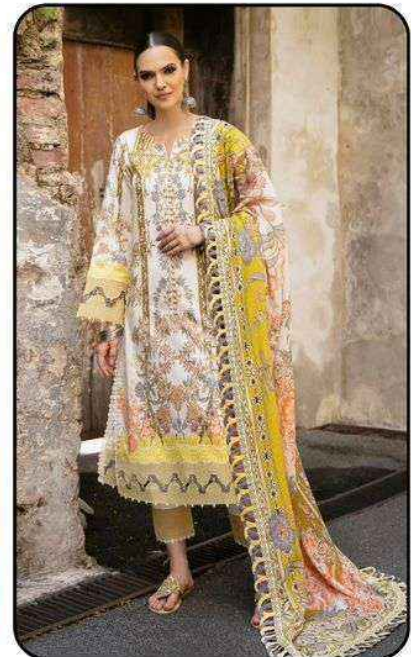

1001

1002

1003

1004

1005

1006

TOP

Pure Lawn Cotton - (2.40 MTR APX.)

DUPATTA

Mal-Mal Cotton - (2.25 MTR APX.)

BOTTOM

Pure Lawn Cotton - (2.00 MTR APX.)

Madhav[®]
Fashion
Firdous
Exclusive lawn collection
vol-01

Madhav[®]
Fashion

Firdous

Exclusive lawn collection