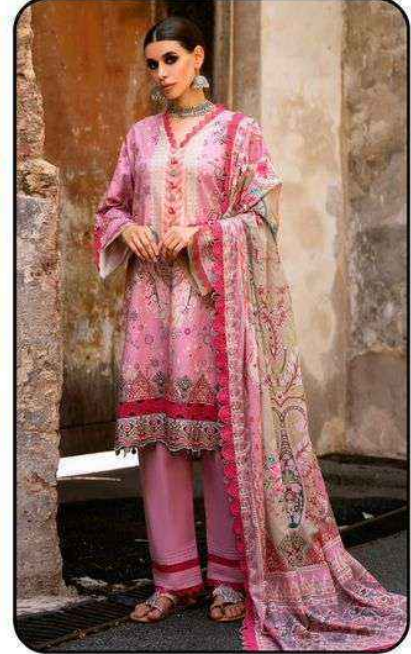

1001

1002

1003

1004

1005

1006

TOP

Pure Lawn Cotton - (2.40 MTR APX.)

DUPATTA

Mal-Mal Cotton - (2.25 MTR APX.)

BOTTOM

Pure Lawn Cotton - (2.00 MTR APX.)

Madhav[®]
Fashion
Firdous
Exclusive lawn collection
vol-01

Madhav[®]
Fashion

Firdous

Exclusive lawn collection