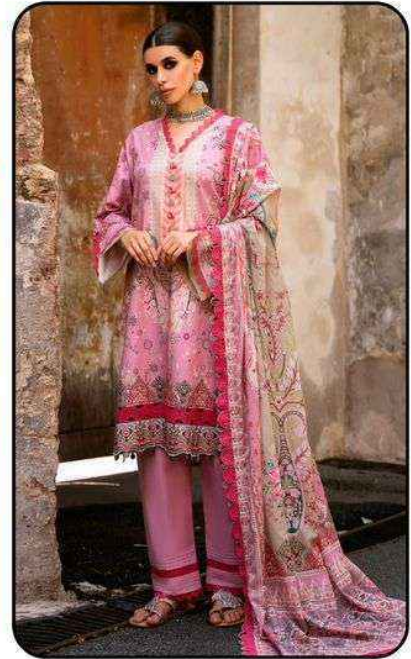

1001

1002

1003

1004

1005

1006

TOP

Pure Lawn Cotton - (2.40 MTR APX.)

DUPATTA

Mal-Mal Cotton - (2.25 MTR APX.)

BOTTOM

Pure Lawn Cotton - (2.00 MTR APX.)

Madhav[®]
Fashion
Firdous
Exclusive lawn collection
vol-01

Madhav[®]
Fashion

Firdous

Exclusive lawn collection

Madhav[®]
Fashion
Firdous
Exclusive lawn collection

MFI
Style
1003

Madhav[®]
Fashion
Firdous
Exclusive lawn collection

Style
1006

Madhav[®]
Fashion
Firdous
Exclusive lawn collection

Style
1005

1001

1002