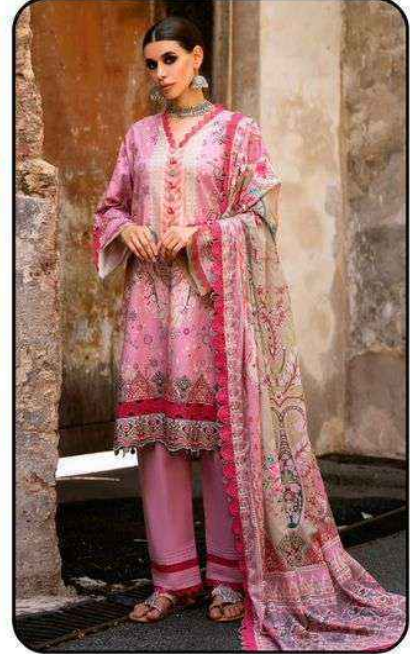

1001

1002

1003

1004

1005

1006

TOP

Pure Lawn Cotton - (2.40 MTR APX.)

DUPATTA

Mal-Mal Cotton - (2.25 MTR APX.)

BOTTOM

Pure Lawn Cotton - (2.00 MTR APX.)

Madhav[®]
Fashion
Firdous
Exclusive lawn collection
vol-01

Madhav[®]
Fashion

Firdous

Exclusive lawn collection