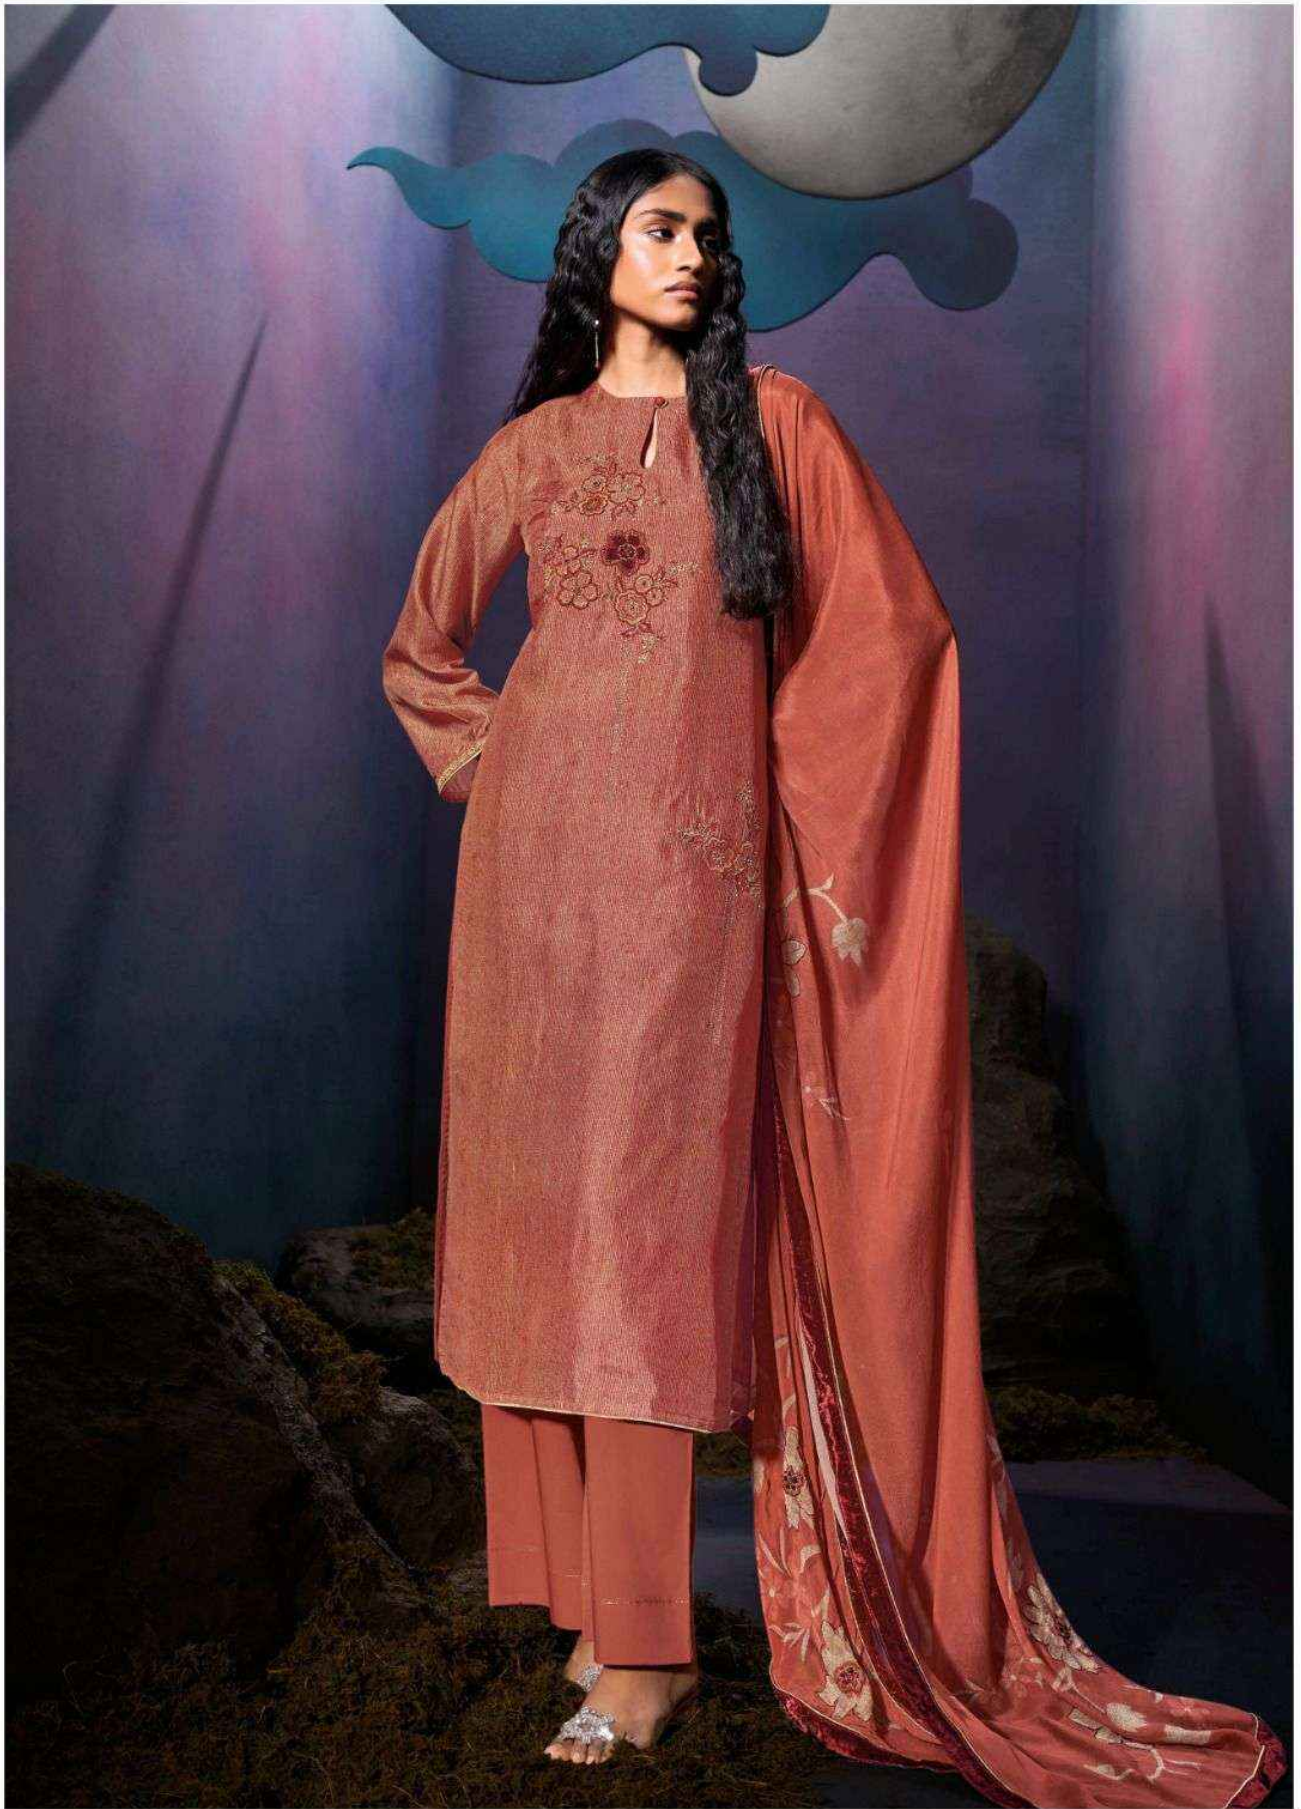

Ganga[®]

Kiansh

PRODUCT NAME	KIANSH
D.NO.	C2135 TO C2140
DESCRIPTION	<p>TOP PREMIUM PURE BEMBERG RUSSIAN SILK PRINTED WITH HAND WORK, PATCH EMBROIDERY, EMBROIDERY LACE.</p> <p>BOTTOM PREMIUM SILK SATIN SOLID COLOR.</p> <p>DUPATTA PREMIUM PURE CHINON SILK PRINTED WITH HAND EMBROIDERY & VELVET SILK BORDER.</p>
HSN CODE	540834
WHOLESALE PRICE	2465/- EACH+GST(EXTRA)