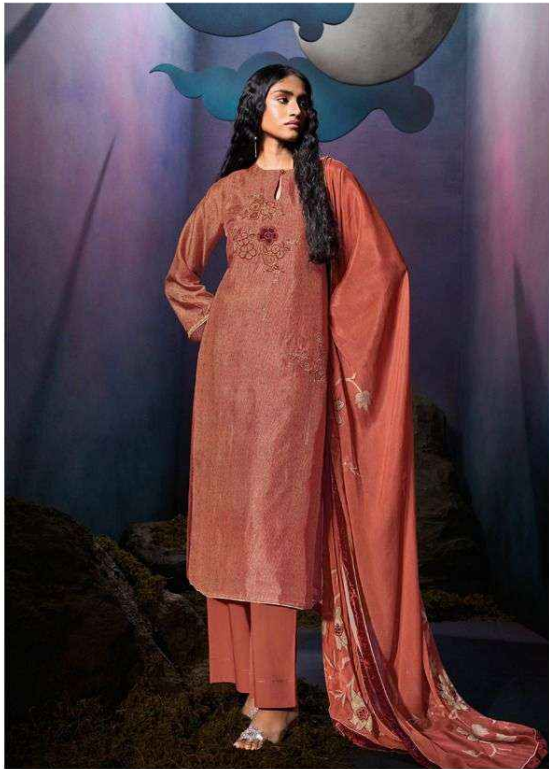

Ganga[®]

Kiansh

PRODUCT NAME	KIANSH
D.NO.	C2135 TO C2140
DESCRIPTION	<p>TOP PREMIUM PURE BEMBERG RUSSIAN SILK PRINTED WITH HAND WORK, PATCH EMBROIDERY, EMBROIDERY LACE.</p> <p>BOTTOM PREMIUM SILK SATIN SOLID COLOR.</p> <p>DUPATTA PREMIUM PURE CHINON SILK PRINTED WITH HAND EMBROIDERY & VELVET SILK BORDER.</p>
HSN CODE	540834
WHOLESALE PRICE	2465/- EACH+GST(EXTRA)