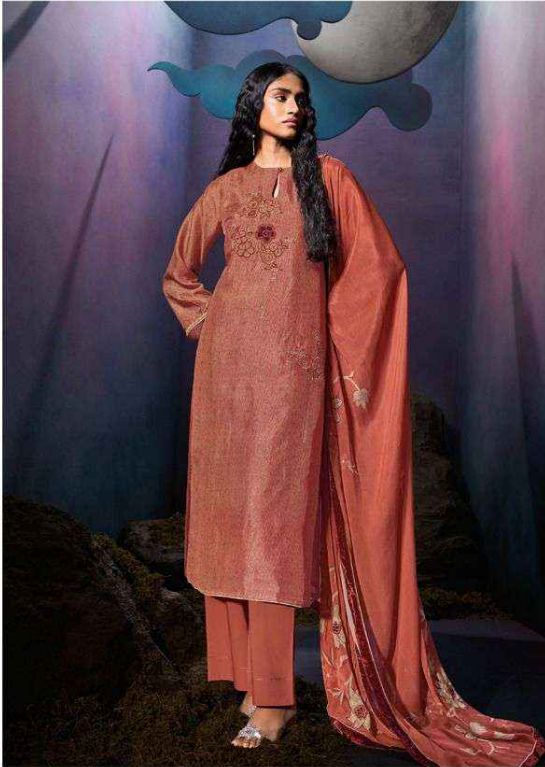

Ganga®

**Kiansh**

PRODUCT NAME	<b>KIANSH</b>
D.NO.	C2135 TO C2140
DESCRIPTION	<p><b>TOP</b> PREMIUM PURE BEMBERG RUSSIAN SILK PRINTED WITH HAND WORK, PATCH EMBROIDERY, EMBROIDERY LACE.</p> <p><b>BOTTOM</b> PREMIUM SILK SATIN SOLID COLOR.</p> <p><b>DUPATTA</b> PREMIUM PURE CHINON SILK PRINTED WITH HAND EMBROIDERY &amp; VELVET SILK BORDER.</p>
HSN CODE	<b>540834</b>
WHOLESALE PRICE	<b>2465/- EACH+GST(EXTRA)</b>

C2135

C2136

C2137

C2138

C2139

C2140

Ganga®  
**Kiansh**

Ganga®