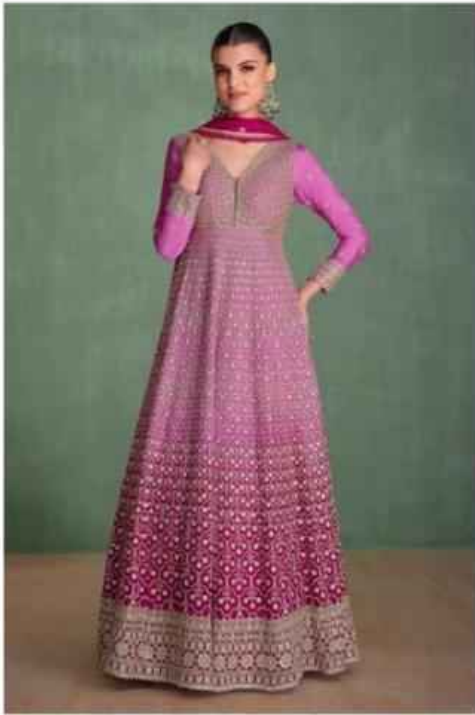

SAYURI®
Designer

ARZOO

SAYURI[®]
Designer

CODE - 5686

SAYURI®
Designer

CODE - 5685

5684

5685