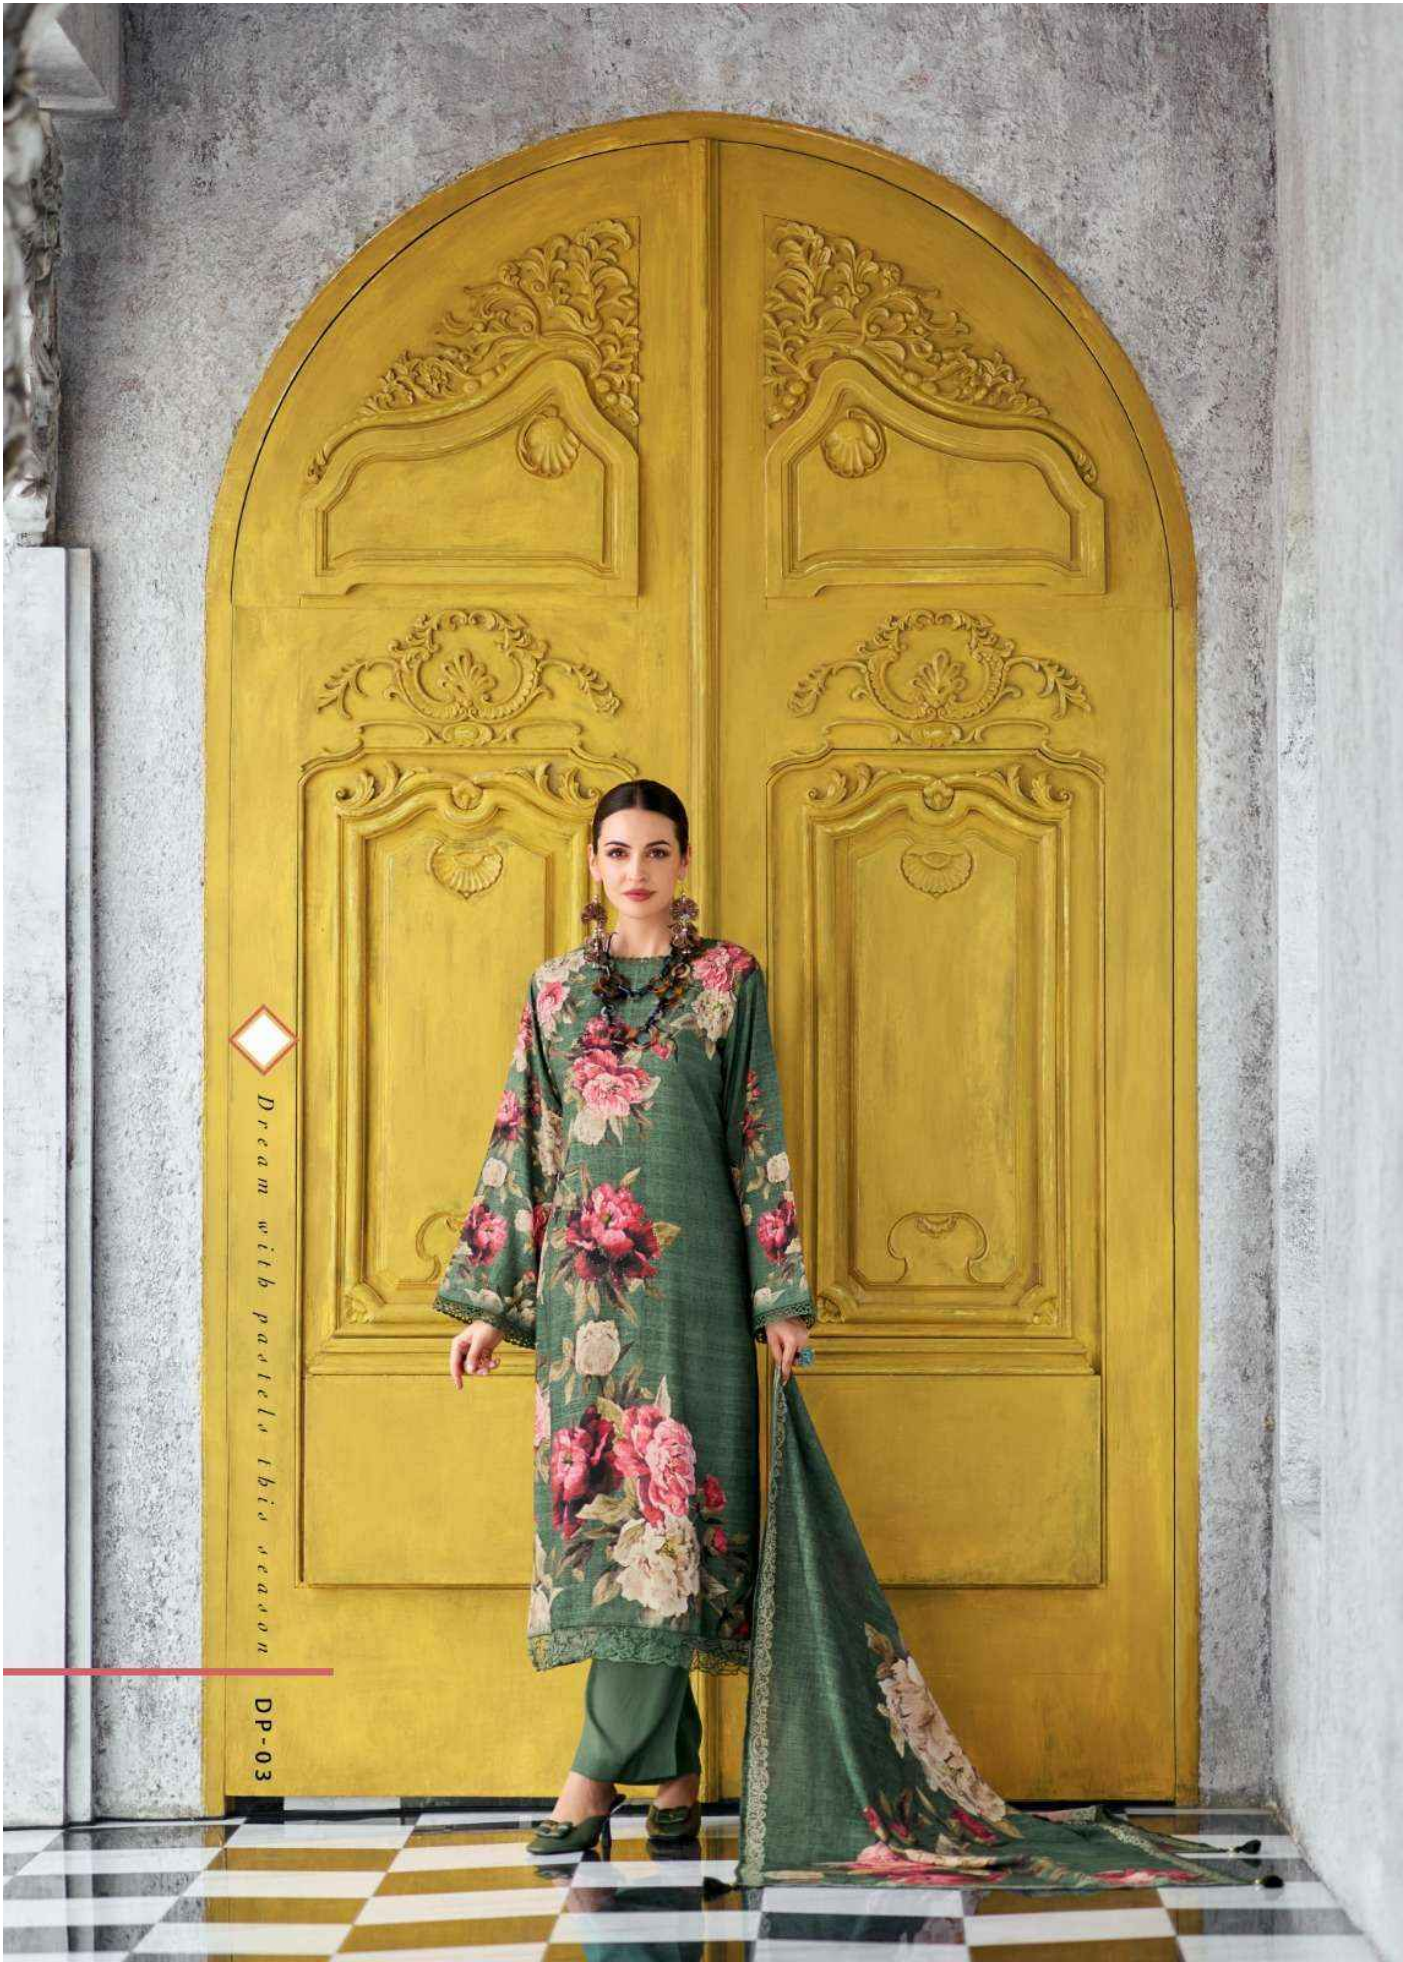

Dream with patela this season

DP-03