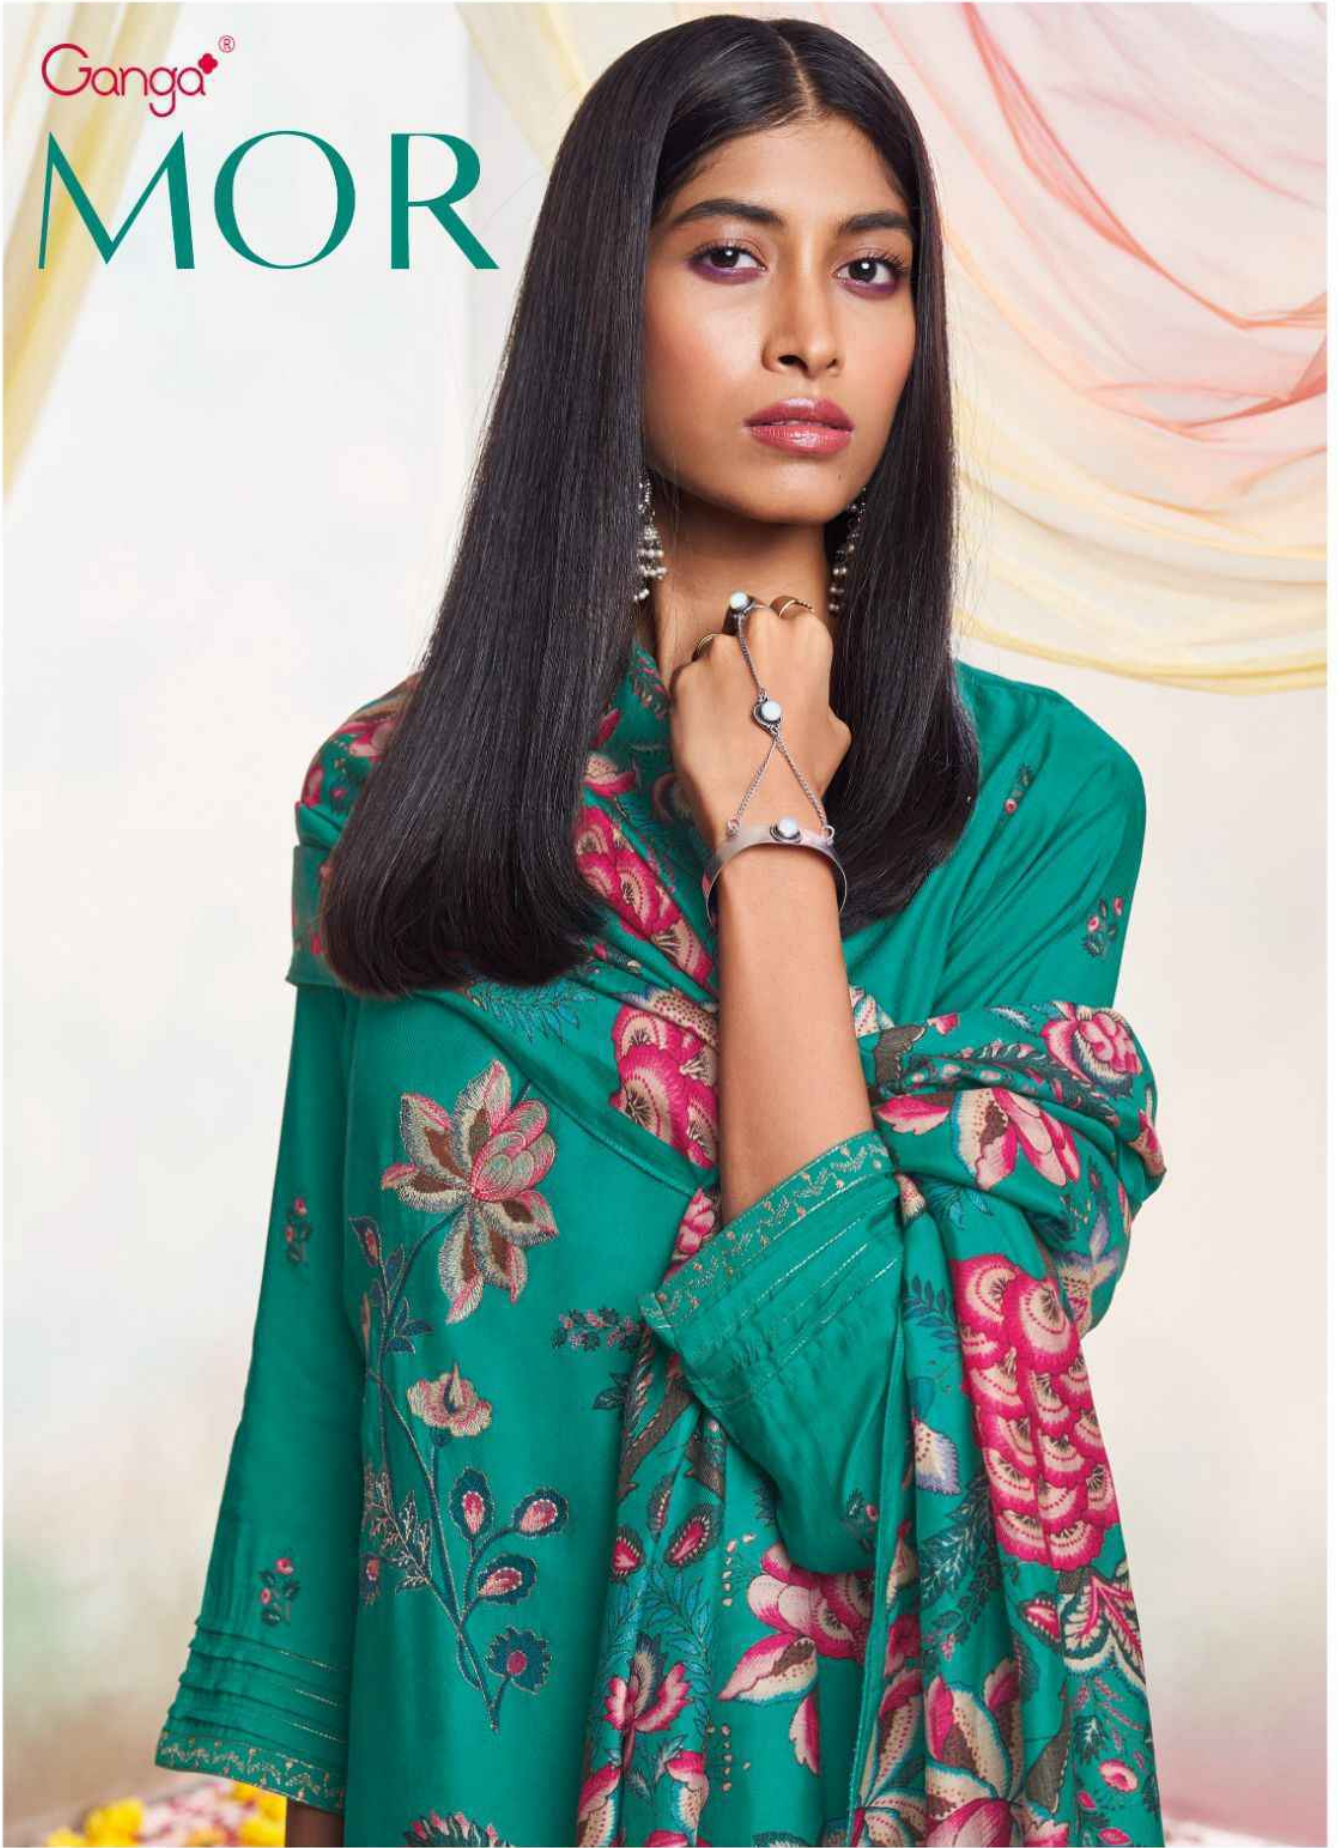

Ganga®

MOR

Ganga®

MOR

Ganga® / C1638

Ganga® / C1640

Ganga®

Ganga® / C1639

PRODUCT NAME	<b>MOR</b>
D.NO.	C1635 TO C1640
DESCRIPTION	<p><b>TOP</b> PREMIUM BEMBERG SILK PASHMINA PRINTED WITH EMBROIDERY AND HAND WORK AND LACE</p> <p><b>BOTTOM</b> PREMIUM LYOCELL SOLID COLOUR</p> <p><b>DUPATTA</b> FINEST SILK SHAWL PRINTED</p>
HSN CODE	<b>540834</b>
WHOLESALE PRICE	<b>2695/- EACH+GST(EXTRA)</b>