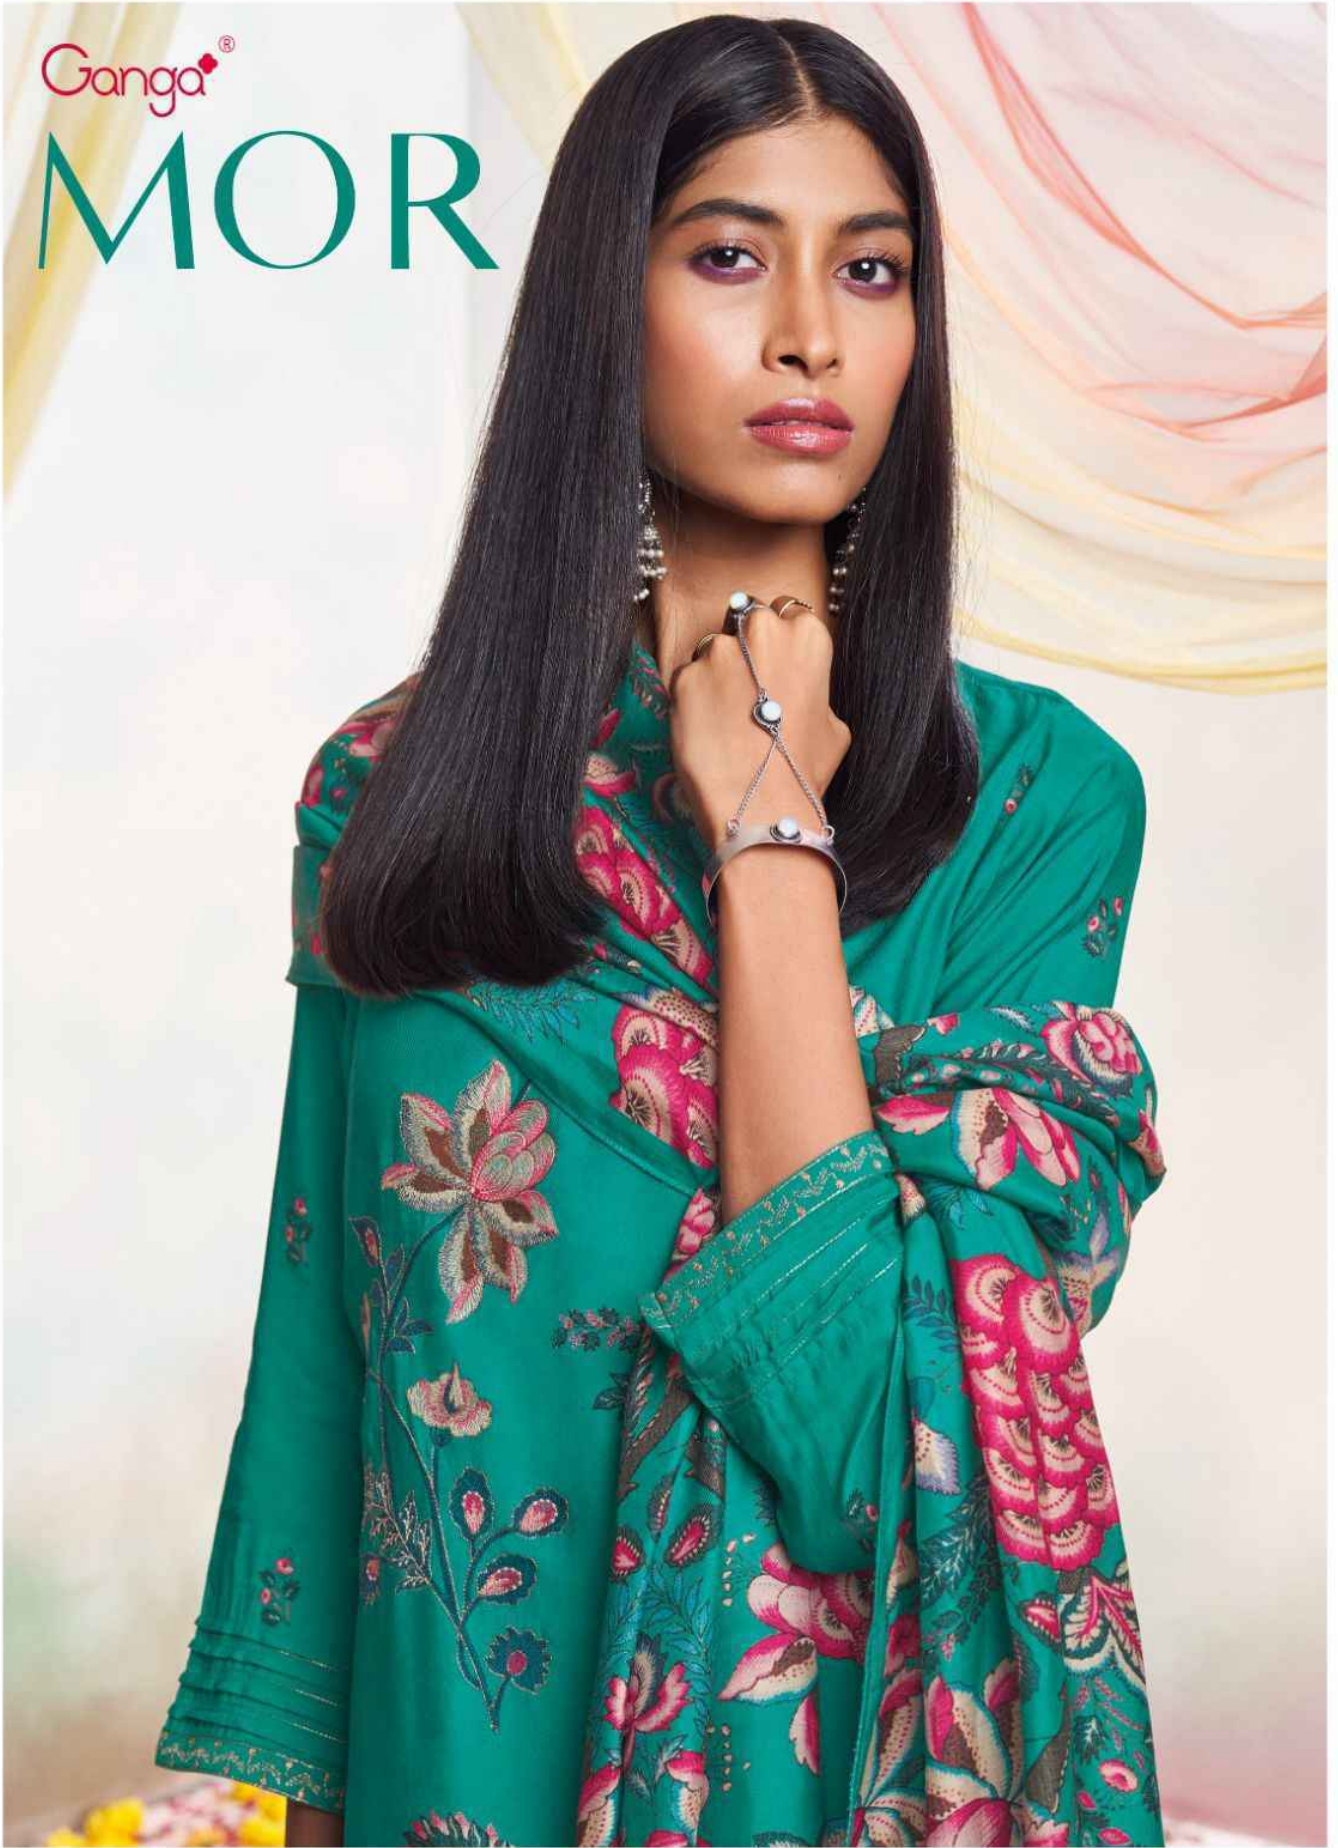

Ganga®

MOR

Ganga®

MOR

Ganga® / C1638

Ganga® / C1640

Ganga®

Ganga® / C1639

PRODUCT NAME	MOR
D.NO.	C1635 TO C1640
DESCRIPTION	<p>TOP PREMIUM BEMBERG SILK PASHMINA PRINTED WITH EMBROIDERY AND HAND WORK AND LACE</p> <p>BOTTOM PREMIUM LYOCELL SOLID COLOUR</p> <p>DUPATTA FINEST SILK SHAWL PRINTED</p>
HSN CODE	540834
WHOLESALE PRICE	2695/- EACH+GST(EXTRA)