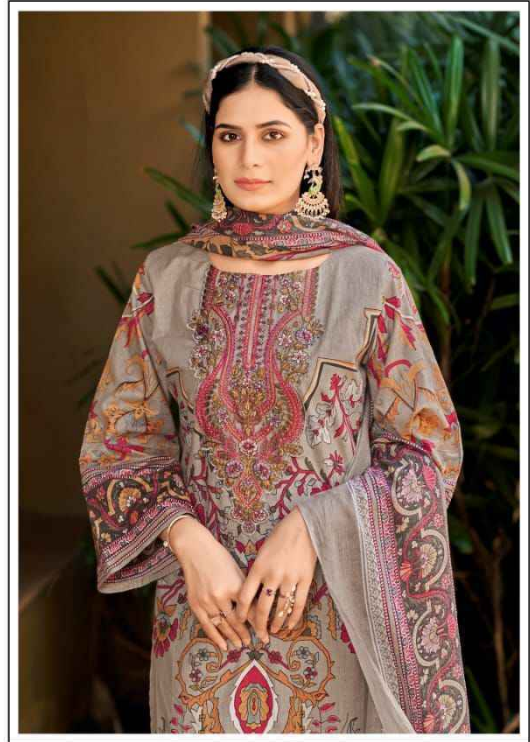

# Dolly

ڈولی

Vol-47

*Dolly* ڈولی  
Vol-47

**EMBROIDERY :** Kashmiri Heavy Neck & Daman With Stich  
**TOP :** Lawn Cotton Designer Print 2.45 Miter Approx  
**DUPATTA :** Cotton Mal Mal 2.25 Miter Approx  
**BOTTOM :** Lawn Cotton 2.25 Miter Approx

Dolly  
Vol-47 ٹولی

**EMBROIDERY :** Kashmiri Heavy Neck & Daman With Stich  
**TOP :** Lawn Cotton Designer Print 2.45 Miter Approx  
**DUPATTA :** Cotton Mal Mal 2.25 Miter Approx  
**BOTTOM :** Lawn Cotton 2.25 Miter Approx

EMVOZA

EMBROIDERY: Kashmiri Heavy Neck & Daman With Stich

EMVOZA

Dolly

*Dolly* ڈولی  
Vol-47

**EMBROIDERY :** Kashmiri Heavy Neck & Daman With Stich  
**TOP :** Lawn Cotton Designer Print 2.45 Miter Approx  
**DUPATTA :** Cotton Mal Mal 2.25 Miter Approx  
**BOTTOM :** Lawn Cotton 2.25 Miter Approx

*Dolly* ڈولی  
Vol-47

**EMBROIDERY :** Kashmiri Heavy Neck & Daman With Stich  
**TOP :** Lawn Cotton Designer Print 2.45 Miter Approx  
**DUPATTA :** Cotton Mal Mal 2.25 Miter Approx  
**BOTTOM :** Lawn Cotton 2.25 Miter Approx