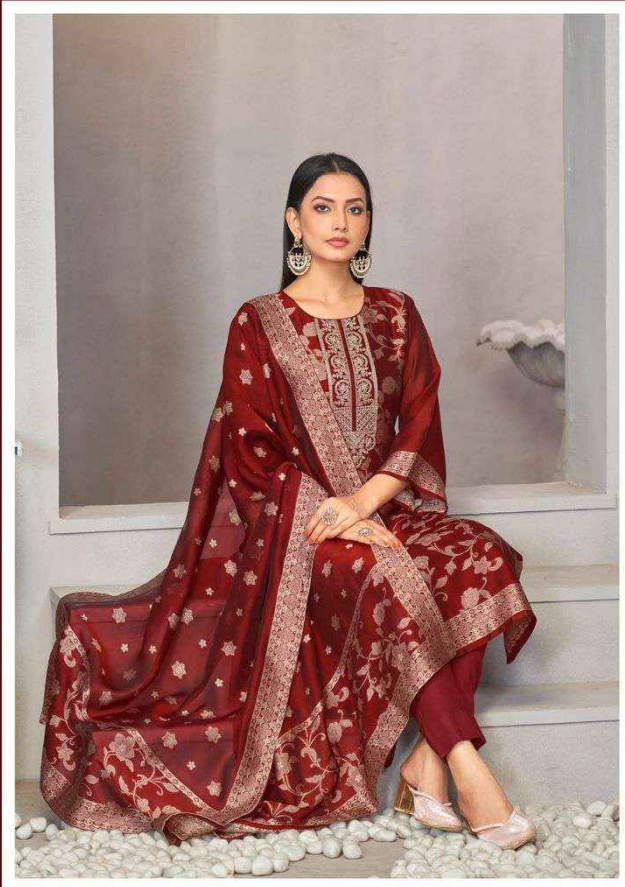

 **IBIZA**
"A lifestyle to follow"

Rija

1426

IBIZA
BY SHARADA KUMAR

1425

IBIZA

1428

1427

Rija

TOP

PURE BANGLORY SILK JACQUARD WITH
EMBROIDERY WORK

DUPATTA

PURE BANGLORY SILK JACQUARD

BOTTOM

PURE SANTOON

DESIGN : 4