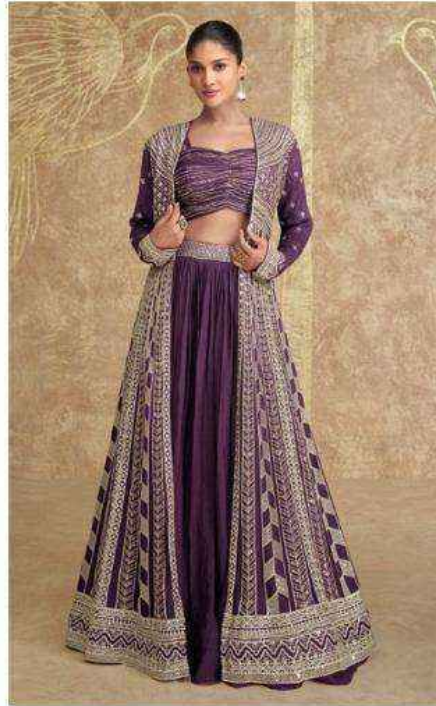

SAYURI®
Designer

TYOHAAR
GOLD

|| Elegance Woven into Every Moment ||

D NO-5622

|| Elegance Woven into Every Moment ||

D NO-5622

|| Elegance Woven into Every Moment ||

D NO-5622

D No-5622-A

D No-5622-B

D No-5622-C

D No-5622-D

D No-5622-E

SAYURI[®]
— Designer

**TYOHAAR
GOLD**

SAYURI®
Designer