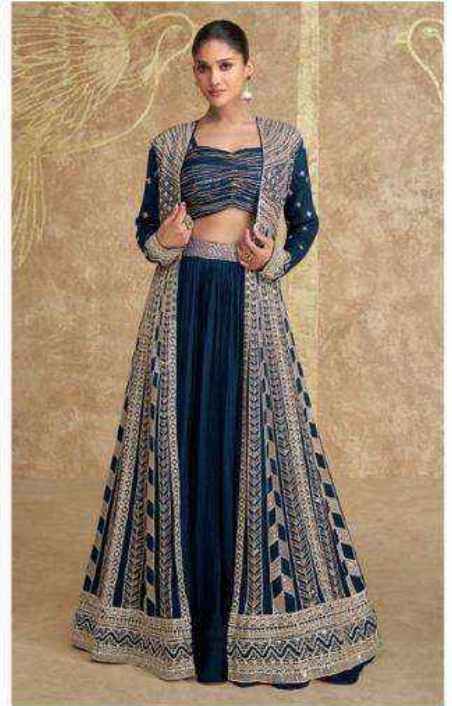

SAYURI®
Designer

TYOHAAR
GOLD

|| Elegance Woven into Every Moment ||

D NO-5622

|| Elegance Woven into Every Moment ||

D NO-5622

|| Elegance Woven into Every Moment ||

D NO-5622

D No-5622-A

D No-5622-B

D No-5622-C

D No-5622-D

D No-5622-E

SAYURI[®]
— Designer

**TYOHAAR
GOLD**

SAYURI®
Designer