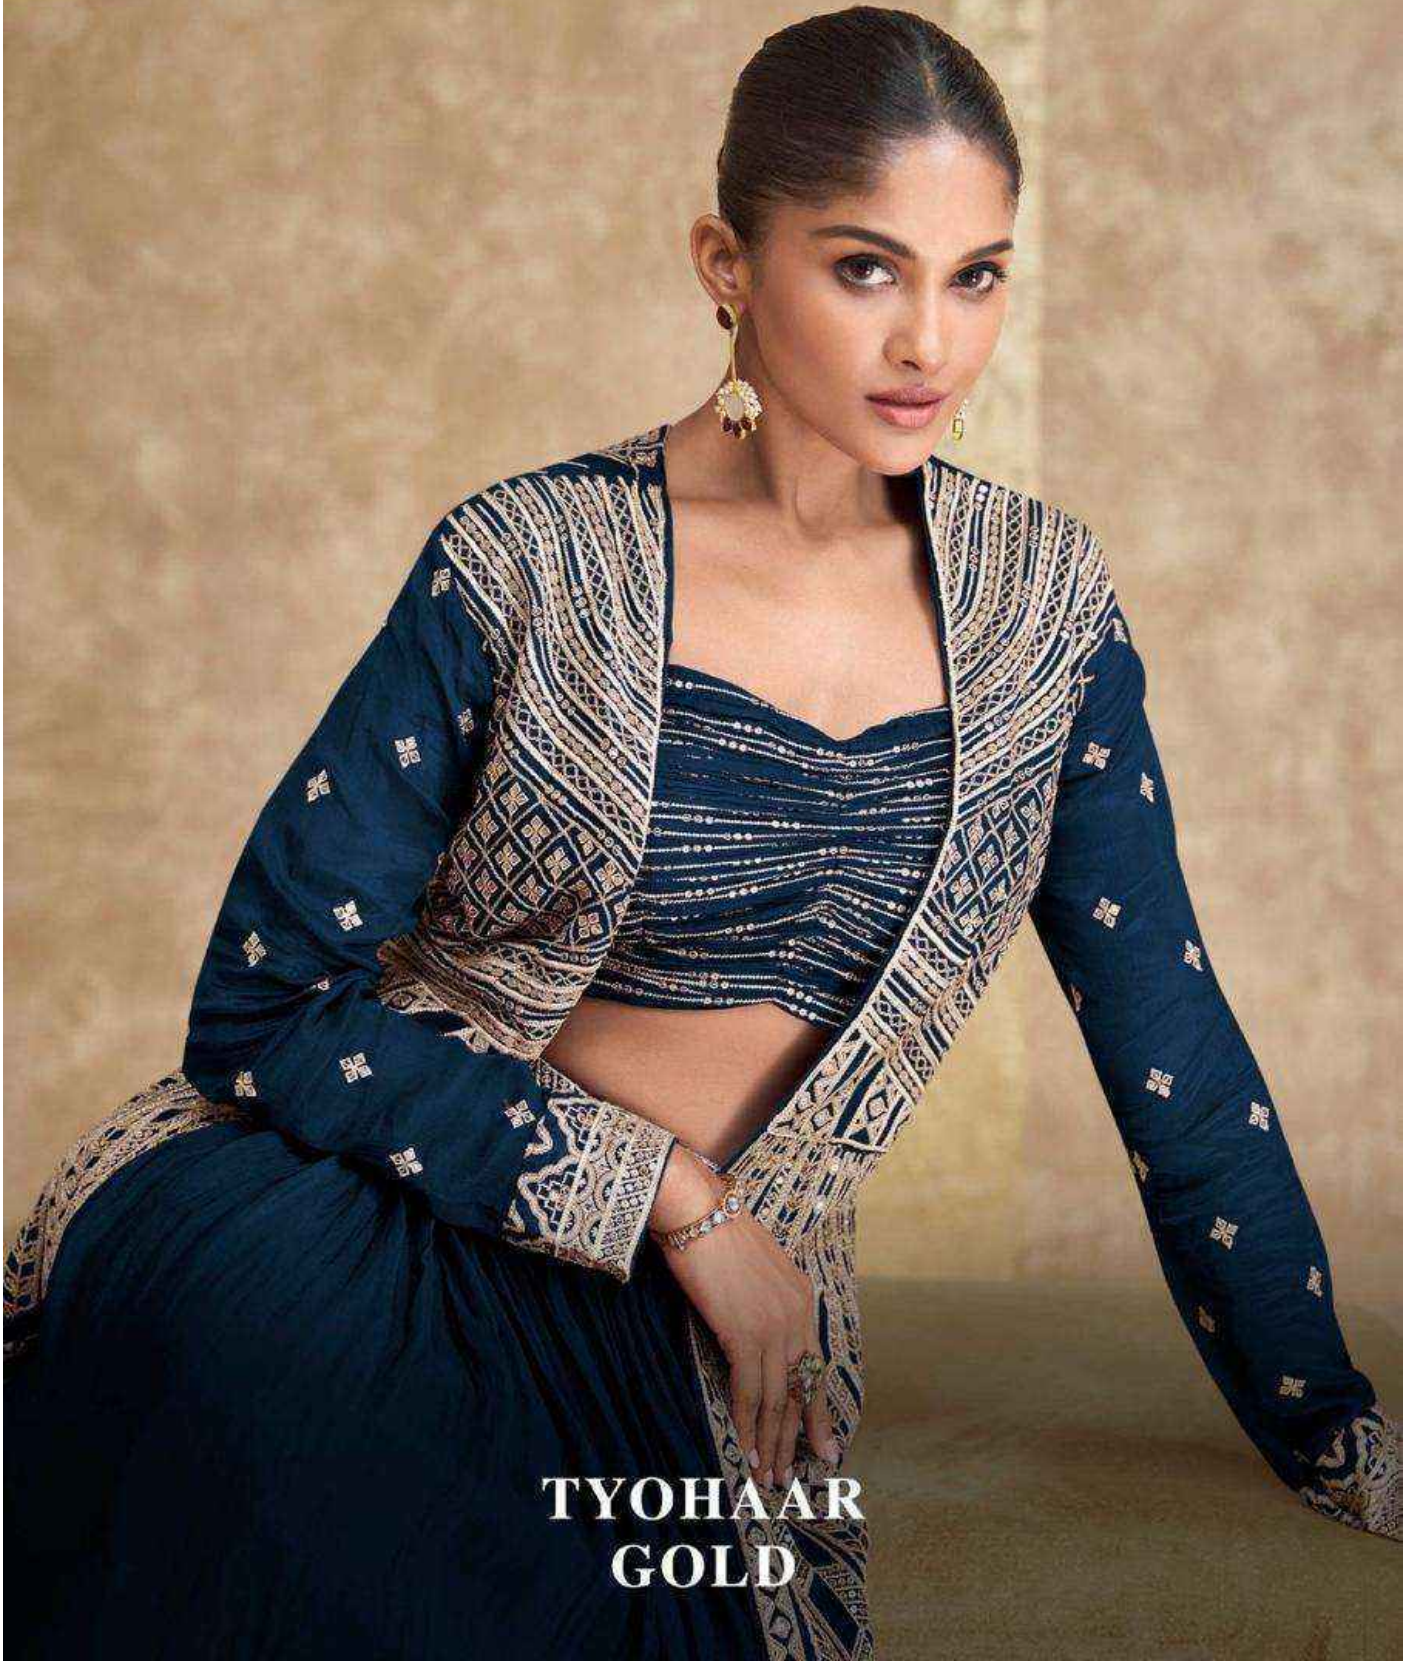

SAYURI®
Designer

TYOHAAR
GOLD

|| Elegance Woven into Every Moment ||

D NO-5622

|| Elegance Woven into Every Moment ||

D NO-5622

|| Elegance Woven into Every Moment ||

D NO-5622

D No-5622-A

D No-5622-B

D No-5622-C

D No-5622-D

D No-5622-E

SAYURI[®]
— Designer

**TYOHAAR
GOLD**

SAYURI®
Designer