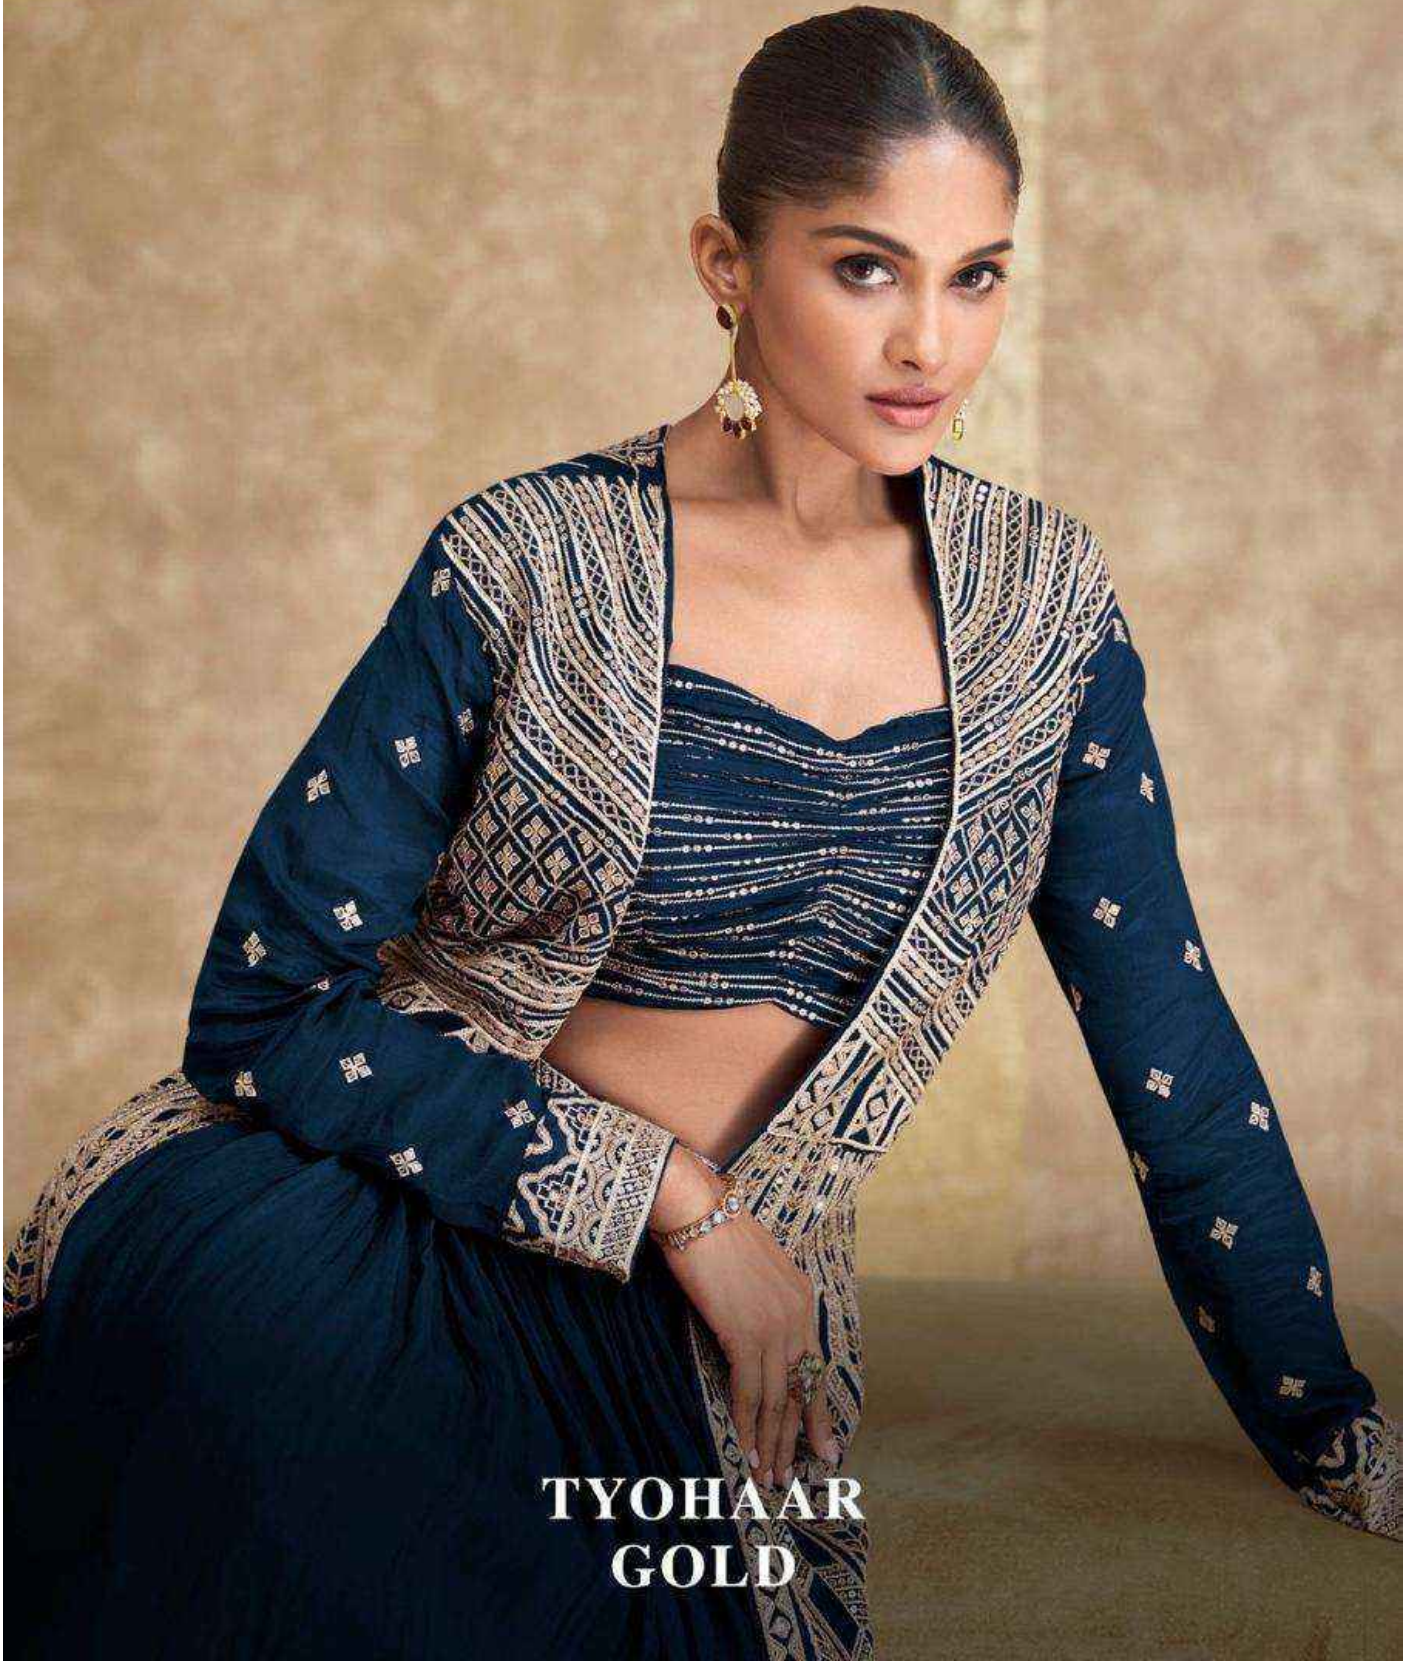

SAYURI®
Designer

TYOHAAR
GOLD

|| Elegance Woven into Every Moment ||

D NO-5622

|| Elegance Woven into Every Moment ||

D NO-5622

|| Elegance Woven into Every Moment ||

D NO-5622

D No-5622-A

D No-5622-B

D No-5622-C

D No-5622-D

D No-5622-E

SAYURI[®]
Designer

TYOHAAR
GOLD

SAYURI®
Designer