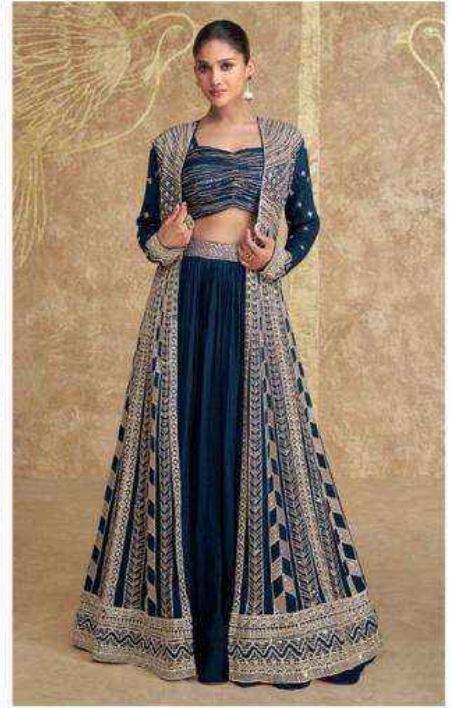

SAYURI®
Designer

TYOHAAR
GOLD

|| Elegance Woven into Every Moment ||

D NO-5622

|| Elegance Woven into Every Moment ||

D NO-5622

|| Elegance Woven into Every Moment ||

D NO-5622

D No-5622-A

D No-5622-B

D No-5622-C

D No-5622-D

D No-5622-E

SAYURI[®]
Designer

TYOHAAR
GOLD

SAYURI®
Designer