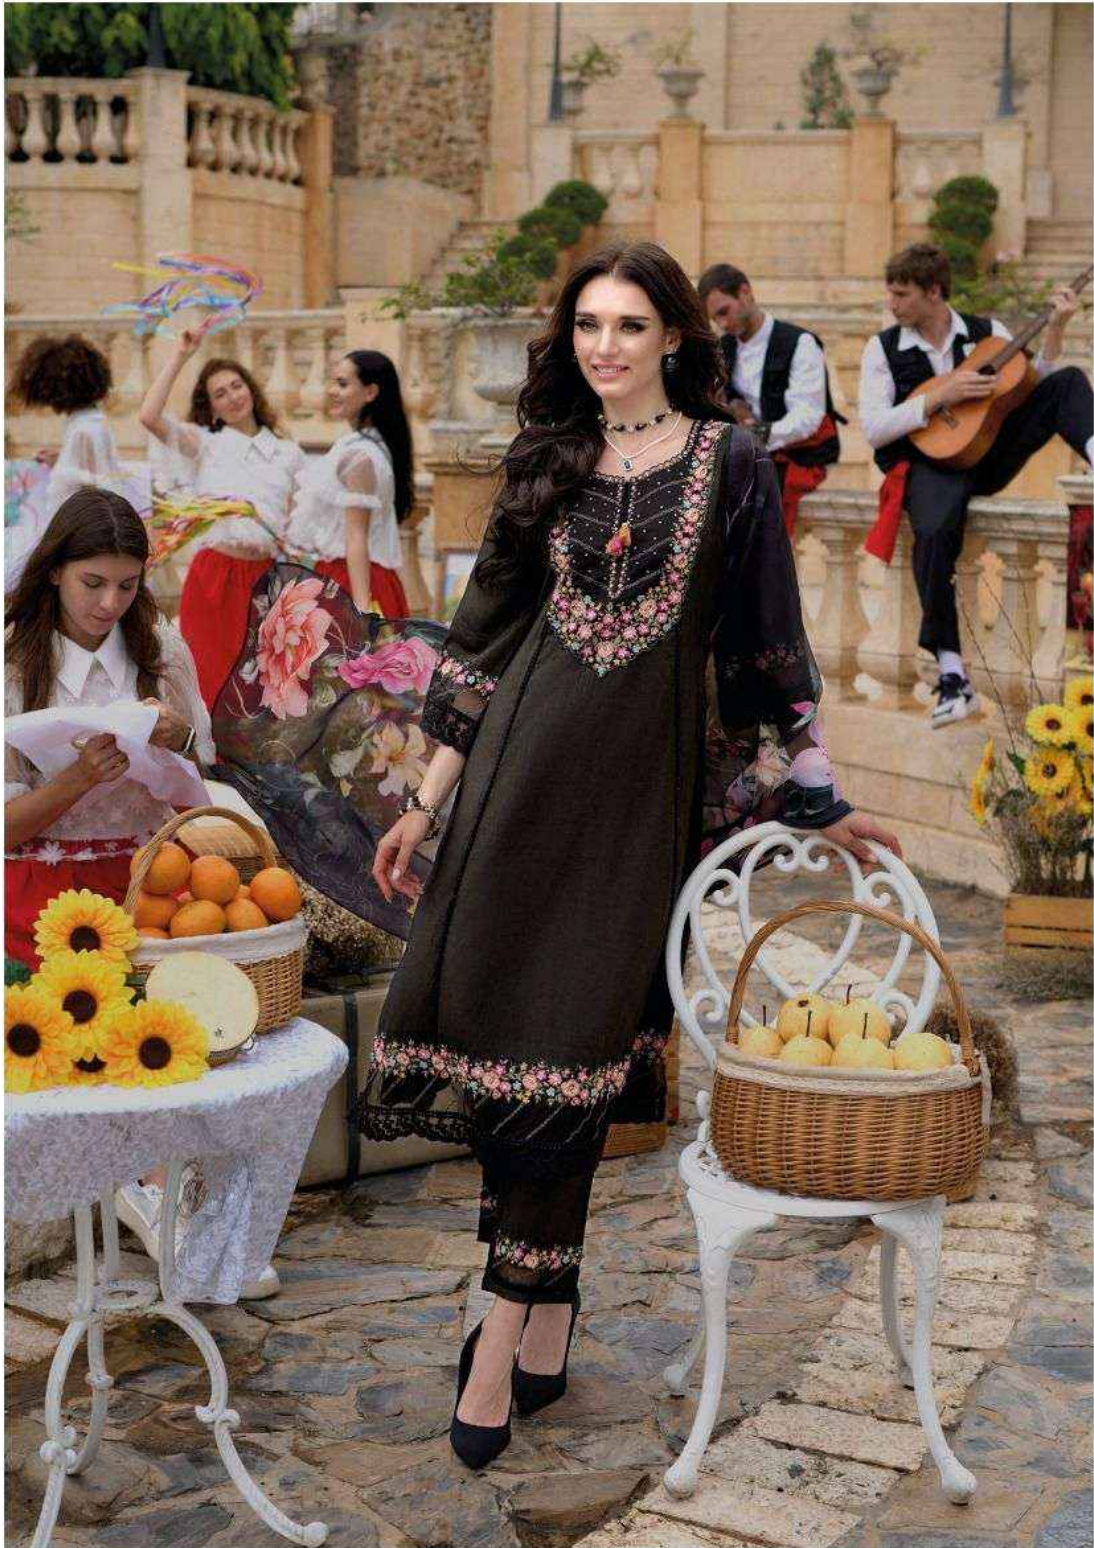

Amore Affire

Fashion is about something that comes from within you

BEGUM - 42731