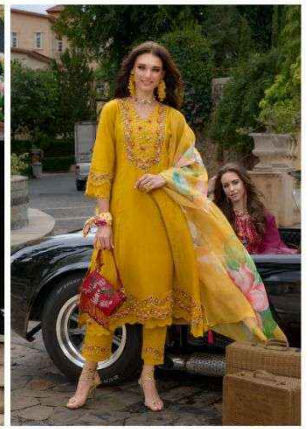

BEGUM - 42732

BEGUM - 42734