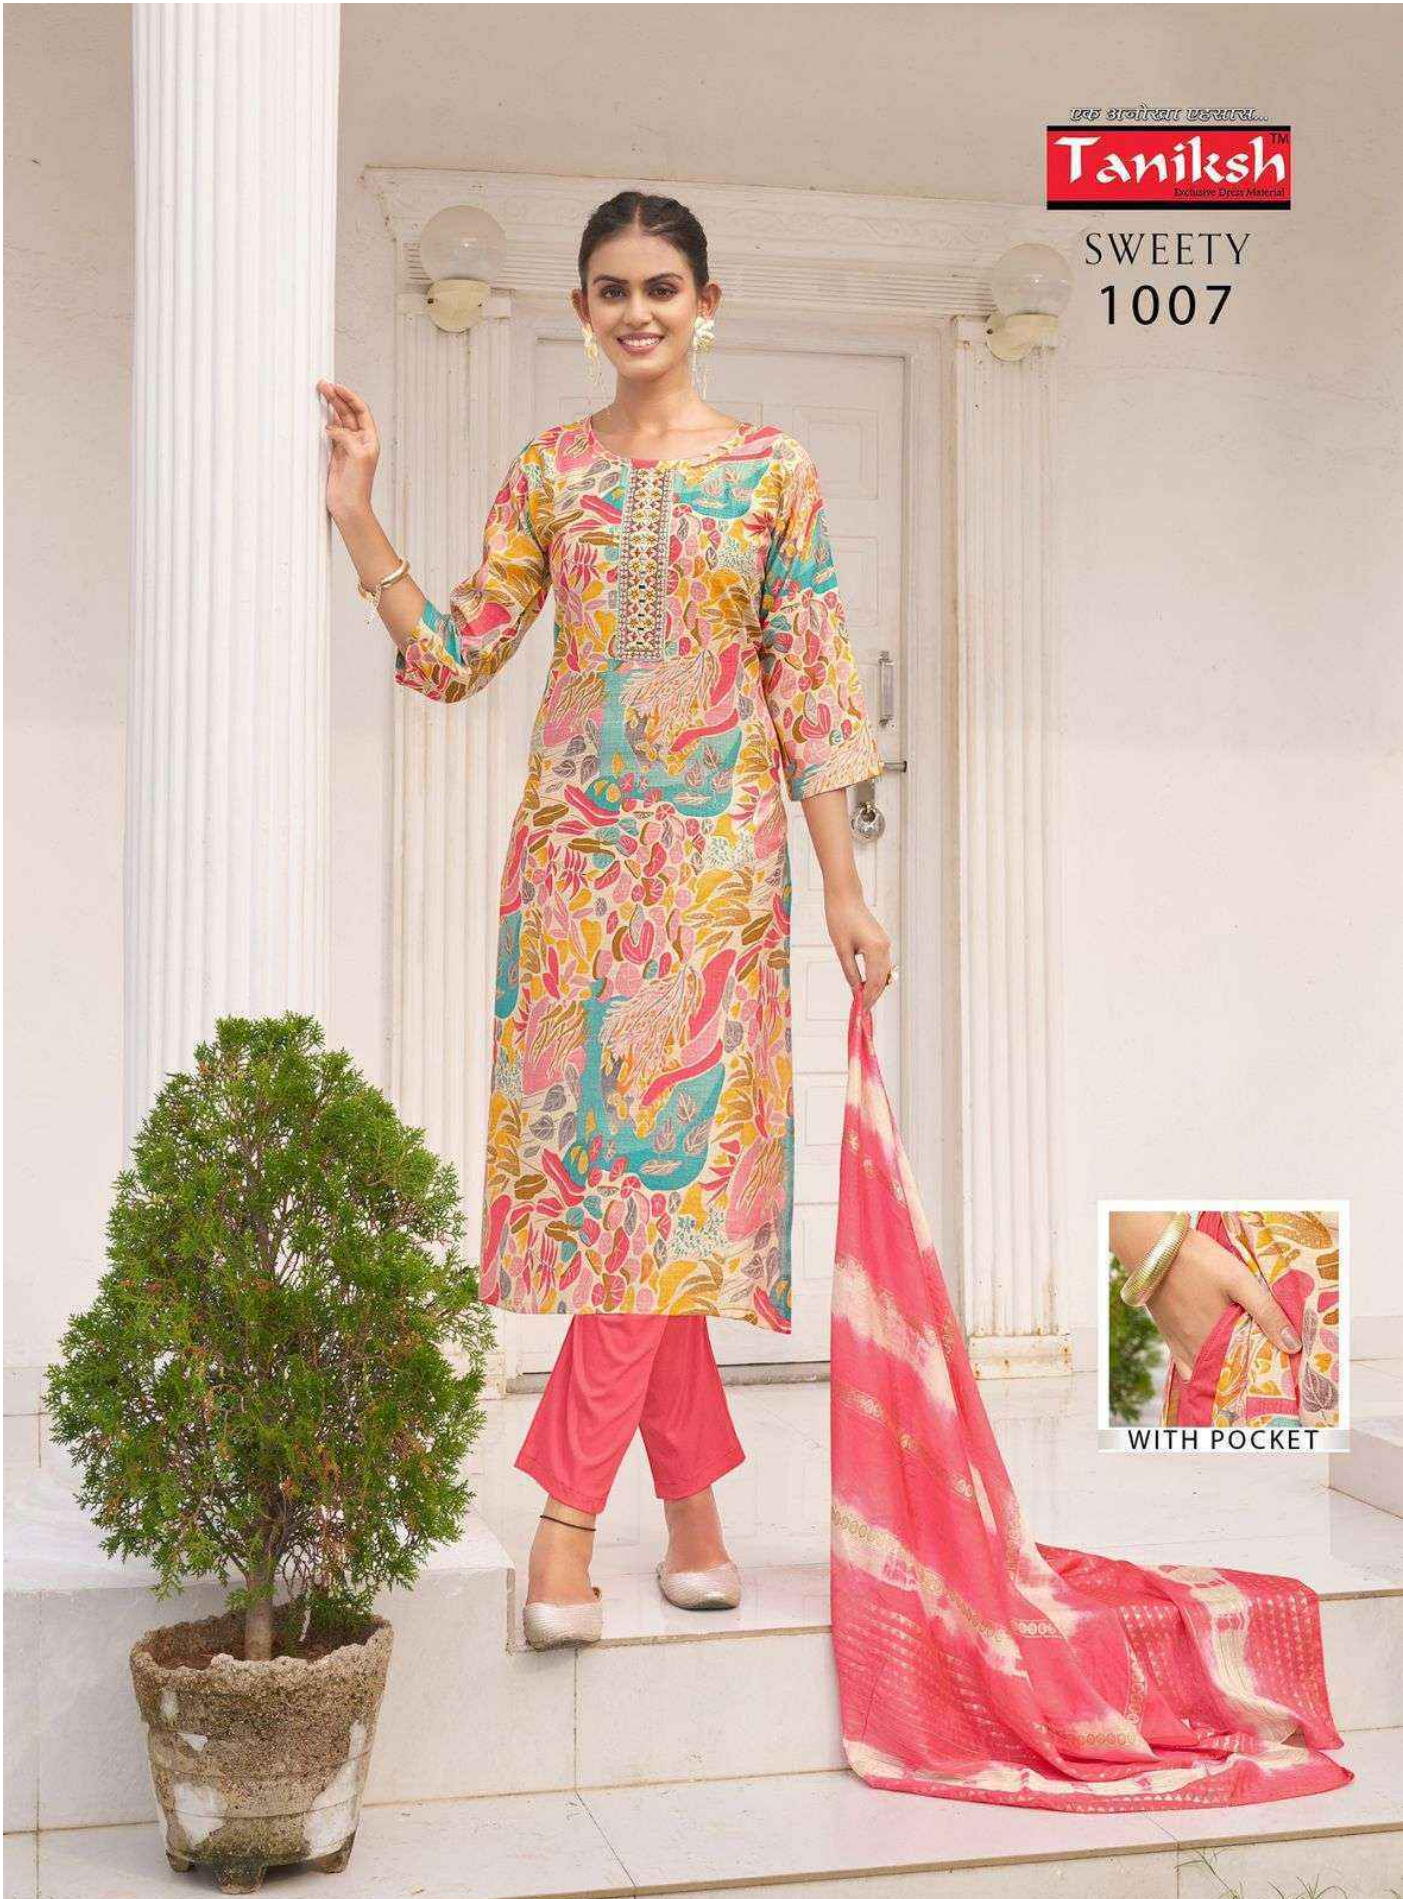

एव शक्तिर एवम्...

Taniksh
Exclusive Design/Model

SWEETY
1007

WITH POCKET